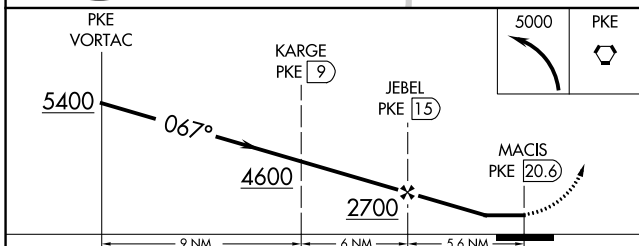

VORTAC PKE 117.9 Chan 126	APP CRS 067°	Rwy Idg TDZE Apt Elev	N/A N/A 458
---	------------------------	-----------------------------	--

VOR/DME-A
AVI SUQUILLA (P2 \emptyset)

V When local altimeter setting not received, use Blythe altimeter setting and increase all MDA 100 feet.
NA MISSED APPROACH: Climbing left turn to 5000 direct PKE VORTAC and hold.

AWOS-3PT 132.75	LOS ANGELES CENTER 128.15 285.6	UNICOM 122.725 (CTAF) \emptyset
---------------------------	---	---

CATEGORY	A	B	C	D
C CIRCLING	1900-1¼ 1442 (1500-1¼)	1900-1½ 1442 (1500-1½)	1900-3 1442 (1500-3)	NA