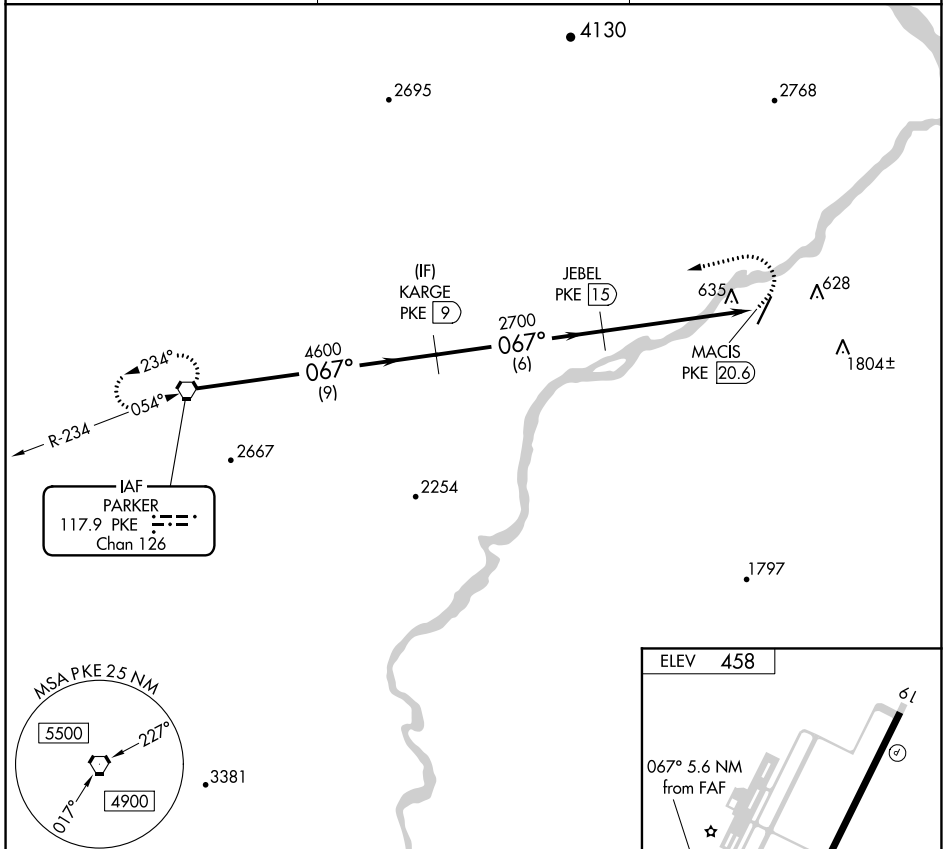

VORTAC PKE 117.9 Chan 126	APP CRS 067°	Rwy Idg TDZE Apt Elev	N/A N/A 458
---	------------------------	-----------------------------	--

VOR/DME-A
AVI SUQUILLA (P2 \emptyset)

V When local altimeter setting not received, use Blythe altimeter setting and increase all MDA 100 feet.
NA MISSED APPROACH: Climbing left turn to 5000 direct PKE VORTAC and hold.

AWOS-3PT 132.75	LOS ANGELES CENTER 128.15 285.6	UNICOM 122.725 (CTAF) \emptyset
---------------------------	---	---

CATEGORY	A	B	C	D
C CIRCLING	1900-1¼ 1442 (1500-1¼)	1900-1½ 1442 (1500-1½)	1900-3 1442 (1500-3)	NA

SW-4, 31 DEC 2020 to 28 JAN 2021

SW-4, 31 DEC 2020 to 28 JAN 2021