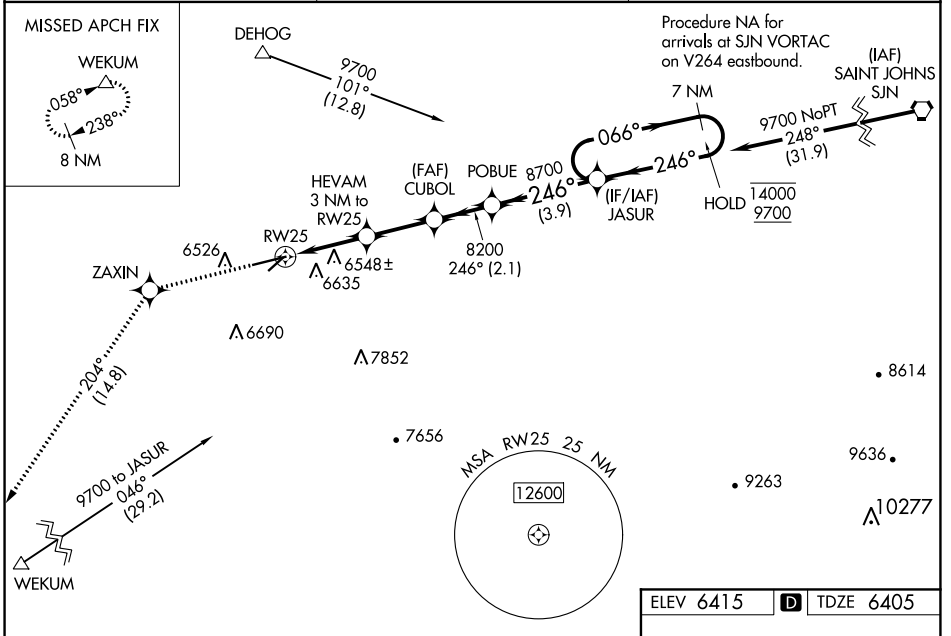

WAAS CH 72718 W25A	APP CRS 246°	Rwy Idg TDZE Apt Elev	7200 6405 6415
--	------------------------	-----------------------------	---

RNAV (GPS) RWY 25

SHOW LOW RGNL (SOW)

RNP APCH.	MISSED APPROACH: Climb to 13000 direct ZAXIN and on track 204° to WEKUM and hold, continue climb-in-hold to 13000.
<p>▼ Circling to Rwy 4 NA at night.</p> <p>▲ Circling NA southeast of Rwys 4 and 25.</p> <p>For uncompensated Baro-VNAV systems, LNAV/VNAV NA below -14°C (7°F) or above 45°C (114°F).</p>	

AWOS-3 118.075	ALBUQUERQUE CENTER 132.9 239.05	UNICOM 123.0 (CTAF) 0
--------------------------	---	---------------------------------

SW-4, 31 DEC 2020 to 28 JAN 2021

SW-4, 31 DEC 2020 to 28 JAN 2021

13000	ZAXIN	tr 204°	WEKUM	7 NM Holding Pattern
*INAV only		HEVAM 3 NM to RW25	CUBOL 8200	POBUE 8700
1.1 NM to RW25		7400	8200	JASUR 14000
1.1 NM		1.9 NM	2.5 NM	2.1 NM
3.9 NM				
CATEGORY	A	B	C	D
LPV DA		6605-3/4	200 (200-3/4)	
LNAV/VNAV DA		6704-7/8	299 (300-7/8)	
LNAV MDA	6800-1	395 (400-1)	6800-1 1/8	395 (400-1 1/8)
CIRCLING	6840-1 425 (500-1)	6880-1 465 (500-1)	7180-2 1/4 765 (800-2 1/4)	7340-3 925 (1000-3)