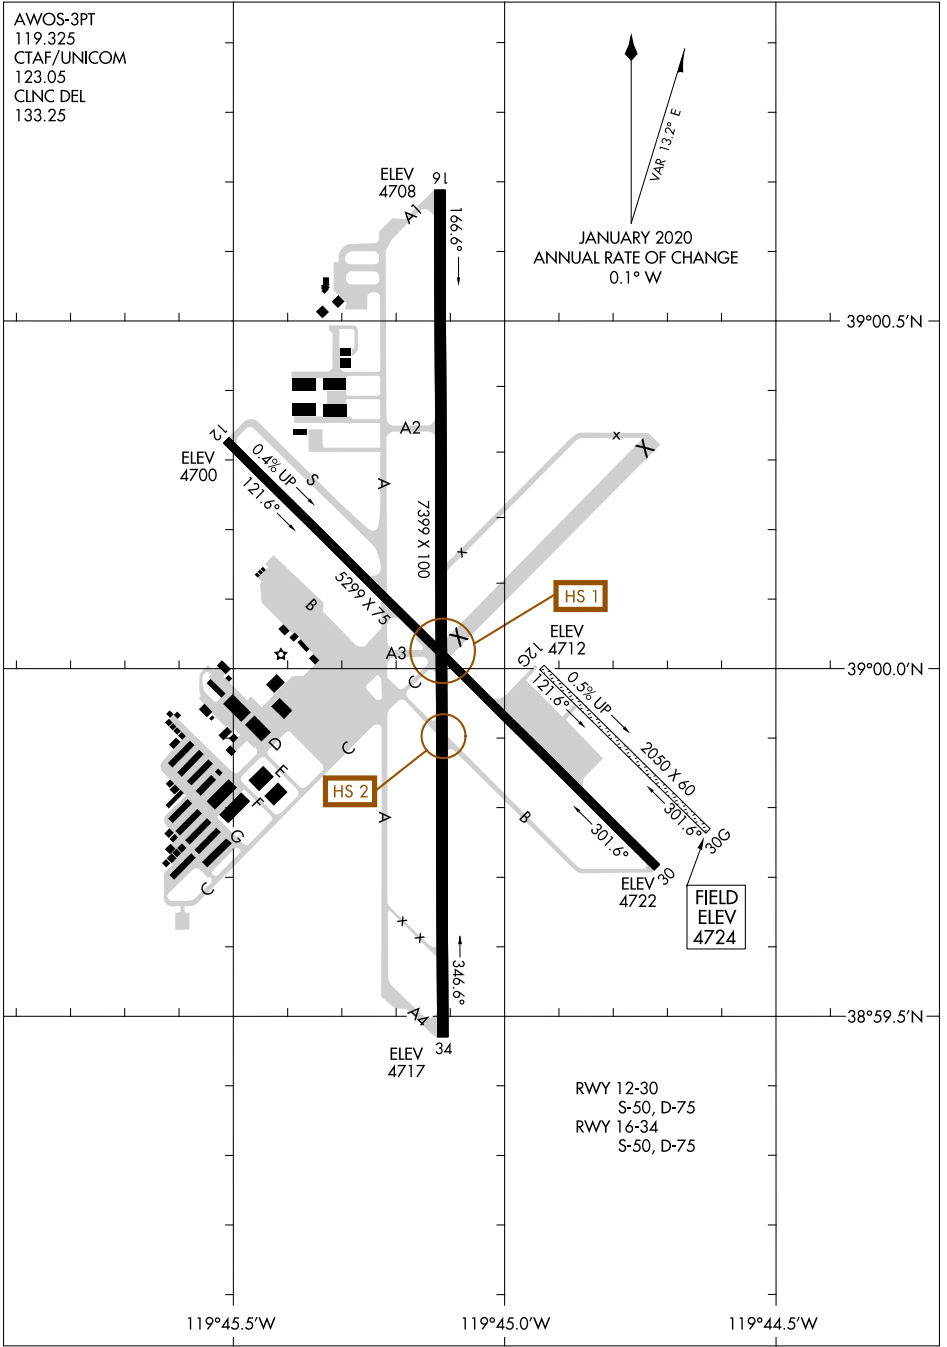

# AIRPORT DIAGRAM

AL-9430 (FAA)

MINDEN-TAHOE (MEV)  
MINDEN, NEVADA

AWOS-3PT  
119.325  
CTAF/UNICOM  
123.05  
CLNC DEL  
133.25

VAR 13.2° E  
JANUARY 2020  
ANNUAL RATE OF CHANGE  
0.1° W

SW-4, 31 DEC 2020 to 28 JAN 2021

SW-4, 31 DEC 2020 to 28 JAN 2021

# AIRPORT DIAGRAM

MINDEN, NEVADA  
MINDEN-TAHOE (MEV)