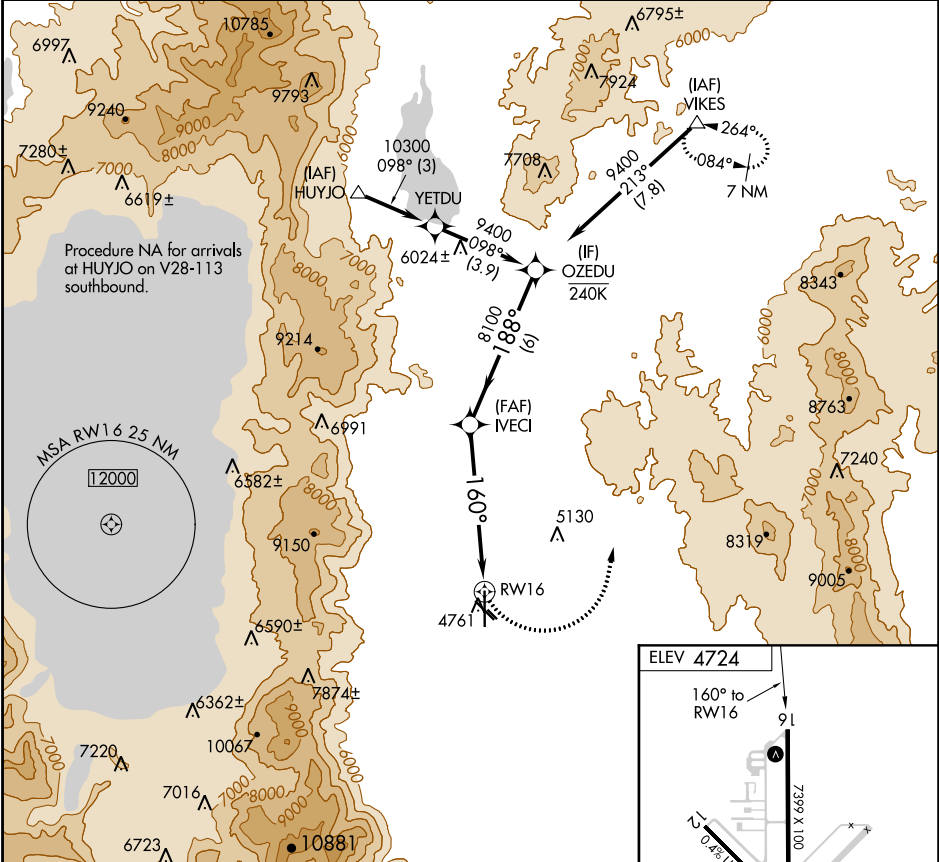

APP CRS 160°	Rwy Idg TDZE Apt Elev	N/A N/A 4724
------------------------	-----------------------------	---

RNAV (GPS)-A

MINDEN-TAHOE (MEV)

RNP APCH.

- Circling NA for Cat D southwest of Rws 12 and 34.
- Circling Rwy 12L, 30R NA at night.

MISSED APPROACH: Climbing left turn to 11000 direct VIKES and hold, continue climb-in-hold to 11000.

AWOS-3PT 119.325	NORCAL APP CON 119.2 279.55	CLNC DEL 133.25	UNICOM 123.05 (CTAF)
----------------------------	---------------------------------------	---------------------------	--------------------------------

SW-4, 31 DEC 2020 to 28 JAN 2021

SW-4, 31 DEC 2020 to 28 JAN 2021

CATEGORY	A	B	C	D
CIRCLING	6600-1¼ 1876 (1900-1¼)	6600-1½ 1876 (1900-1½)	6600-3	1876 (1900-3)

HIRL Rwy 16-34