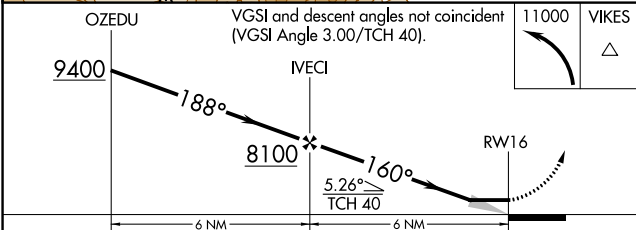

APP CRS 160°	Rwy Idg TDZE Apt Elev	N/A N/A 4724
------------------------	-----------------------------	---

RNAV (GPS)-A

MINDEN-TAHOE (MEV)

RNP APCH.

- Circling NA for Cat D southwest of Rws 12 and 34.
- Circling Rwy 12L, 30R NA at night.

MISSED APPROACH: Climbing left turn to 11000 direct VIKES and hold, continue climb-in-hold to 11000.

AWOS-3PT 119.325	NORCAL APP CON 119.2 279.55	CLNC DEL 133.25	UNICOM 123.05 (CTAF)
----------------------------	---------------------------------------	---------------------------	--------------------------------

SW-4, 31 DEC 2020 to 28 JAN 2021

SW-4, 31 DEC 2020 to 28 JAN 2021

CATEGORY	A	B	C	D
CIRCLING	6600-1¼ 1876 (1900-1¼)	6600-1½ 1876 (1900-1½)	6600-3	1876 (1900-3)

HIRL Rwy 16-34