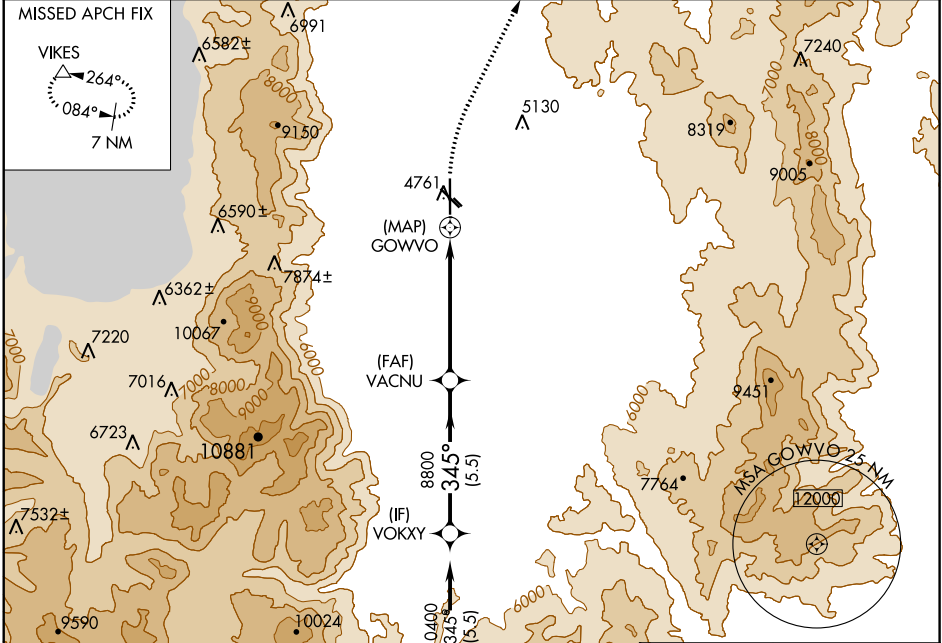

APP CRS 345°	Rwy Idg TDZE Apt Elev N/A N/A 4724
------------------------	--

RNAV (GPS)-B

MINDEN-TAHOE (MEV)

RNP APCH.	<p>▼ Circling NA for Cat D southwest of Rwy 12 and 34.</p> <p>▲ Circling Rwy 12L, 30R NA at night.</p>	MISSED APPROACH: Climbing right turn to 11000 direct VIKES and hold, continue climb-in-hold to 11000.
-----------	--	---

AWOS-3PT 119.325	NORCAL APP CON 119.2 279.55	CLNC DEL 133.25	UNICOM 123.05 (CTAF)
----------------------------	---------------------------------------	---------------------------	--------------------------------

ELEV 4724

CATEGORY	A	B	C	D
<p>● CIRCLING</p> <p>6480-1¼ 1756 (1800-1¼)</p> <p>6480-1½ 1756 (1800-1½)</p> <p>6480-3 1756 (1800-3)</p>				

HIRL Rwy 16-34 ●

SW-4, 31 DEC 2020 to 28 JAN 2021

SW-4, 31 DEC 2020 to 28 JAN 2021