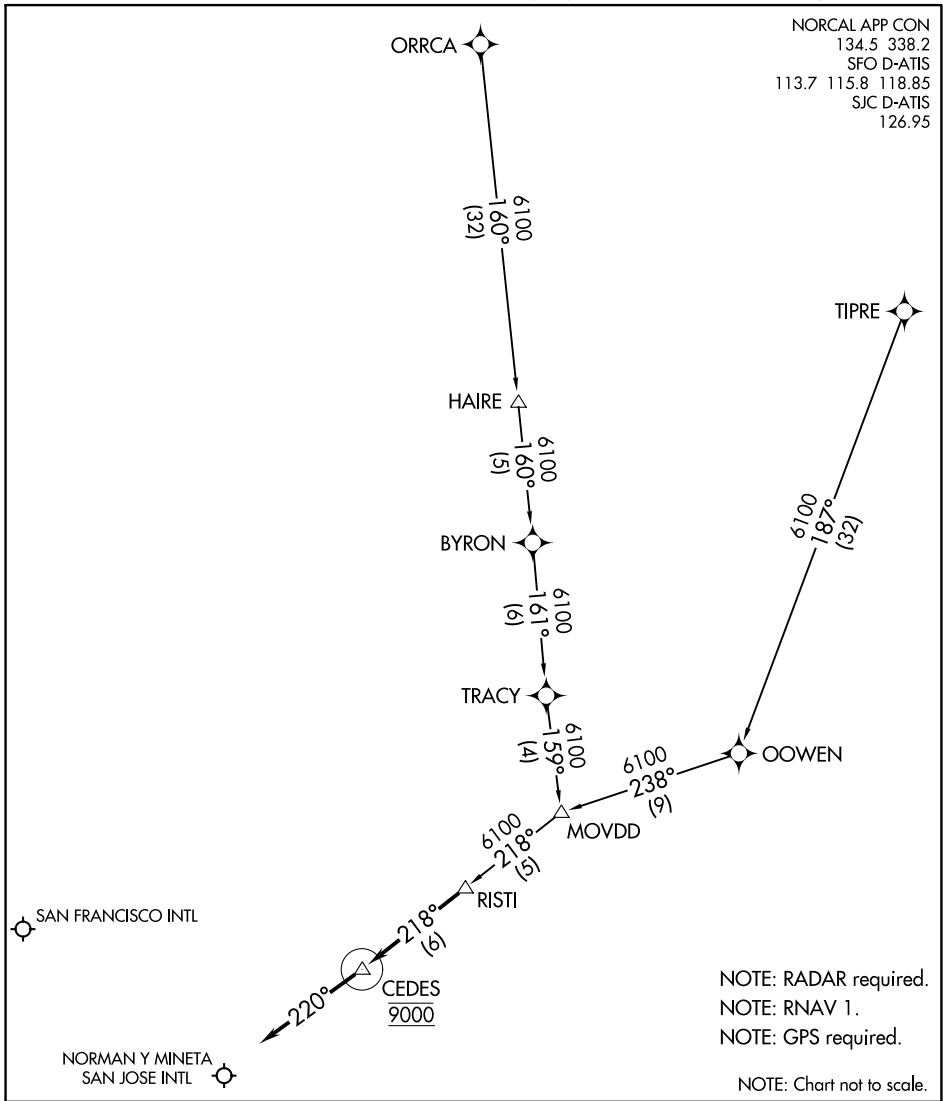

RISTI ONE ARRIVAL (RNAV)

AL-375 (FAA)

SAN FRANCISCO, CALIFORNIA

NORCAL APP CON
 134.5 338.2
 SFO D-ATIS
 113.7 115.8 118.85
 SJC D-ATIS
 126.95

SW-2, 28 JAN 2021 to 25 FEB 2021

SW-2, 28 JAN 2021 to 25 FEB 2021

NOTE: RADAR required.
 NOTE: RNAV 1.
 NOTE: GPS required.

NOTE: Chart not to scale.

ARRIVAL ROUTE DESCRIPTION

ORRCA TRANSITION (ORRCA.RISTI1)

TIPRE TRANSITION (TIPRE.RISTI1)

LANDING KSFO/KSJC: From RISTI on track 218° to cross CEDES at 9000, then on heading 220° or as assigned by ATC. Expect RADAR vectors to final approach course.