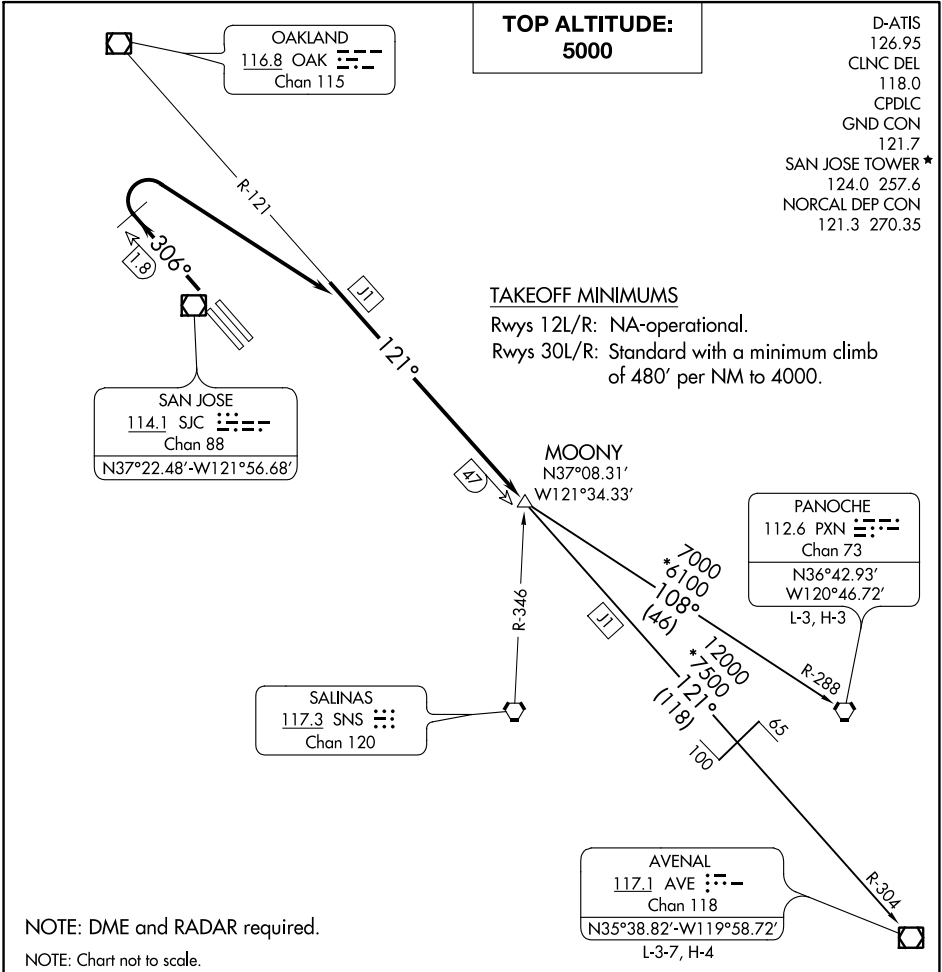

(SJC3.MOONY) 19227

SAN JOSE THREE DEPARTURE

AL-693 (FAA)

NORMAN Y MINETA SAN JOSE INTL (SJC)
SAN JOSE, CALIFORNIA

SW-2, 28 JAN 2021 to 25 FEB 2021

SW-2, 28 JAN 2021 to 25 FEB 2021

DEPARTURE ROUTE DESCRIPTION

TAKEOFF RUNWAYS 30L/R: Climb heading 306° to SJC 1.8 DME NW of SJC VOR/DME, then turn right to intercept and proceed on OAK R-121 to MOONY INT, thence. . .

. . . on (transition) or (assigned route). Maintain 5000, expect clearance to filed altitude ten minutes after departure.

AVENAL TRANSITION (SJC3.AVE): From over MOONY INT on OAK R-121 and AVE R-304 to AVE VOR/DME.

PANOCHÉ TRANSITION (SJC3.PXN): From over MOONY INT on PXN R-288 to PXN VORTAC.

SAN JOSE THREE DEPARTURE

(SJC3.MOONY) 15AUG19

SAN JOSE, CALIFORNIA
NORMAN Y MINETA SAN JOSE INTL (SJC)