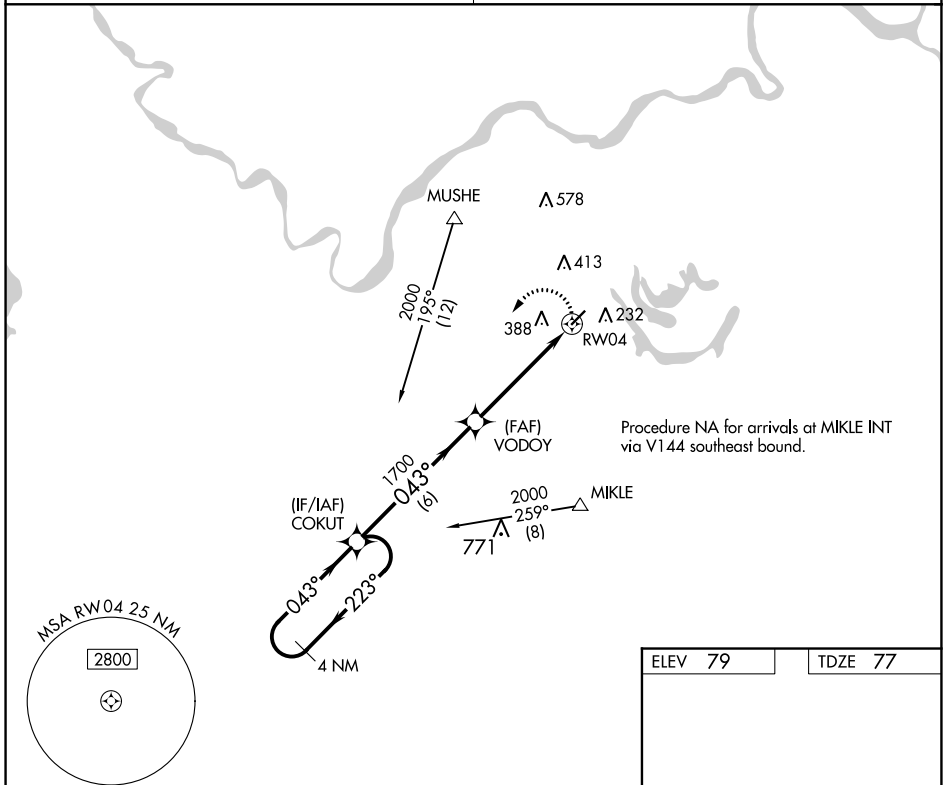

# RNAV (GPS) RWY 4

MARKSVILLE MUNI (MKV)

**NA** DME/DME RNP-0.3 NA. Use Ester Rgnl altimeter setting. If not received, use Alexandria Intl altimeter setting. When neither is received, procedure NA.

MISSED APPROACH: Climbing left turn to 2000 direct COKUT and hold.

POLK APP CON  
**125.4 302.2**

CTAF  
**122.9 0**

SC-4, 28 JAN 2021 to 25 FEB 2021

SC-4, 28 JAN 2021 to 25 FEB 2021

ELEV 79	TDZE 77
---------	---------

CATEGORY	A	B	C	D
LNVA MDA	680-1	603 (700-1)		NA
CIRCLING	760-1	681 (700-1)		NA