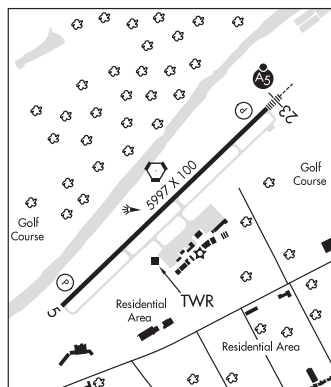

NORTH MYRTLE BEACH

GRAND STRAND (CRE)(KCRE) 1 NW UTC-5(-4DT) N33°48.71' W78°43.44'

32 B NOTAM FILE CRE MON Airport

RWY 05-23: H5997X100 (ASPH) S-76, D-112 PCN 29 F/B/X/T HIRL

RWY 05: REIL. PAPI(P2L)—GA 3.0° TCH 40'.

RWY 23: MALSR. PAPI(P2R)—GA 2.98° TCH 55'. Trees. Rgt tfc.

SERVICE: FUEL 100LL, JET A LGT After 0500Z‡ ACTIVATE HIRL Rwy 05-23, REIL Rwy 05, and MALSR Rwy 23—CTAF.

AIRPORT REMARKS: Attended 1200-0200Z‡. Gulls on and invof arpt. Extv banner tow ops from arpt along coastline 10 NM NE to 20 SW.

AIRPORT MANAGER: 843-448-1580

WEATHER DATA SOURCES: ASOS 119.625 (843) 361-2802.

COMMUNICATIONS: CTAF 124.6 ATIS 119.625 UNICOM 122.95

RCO 122.1R 114.4T (ANDERSON RADIO)

® **MYRTLE BEACH APP/DEP CON** 119.2 (1100-0400Z‡)

JAX CENTER APP/DEP CON 134.375 (0400-1100Z‡)

TOWER 124.6 (1200-0200Z‡) **GND CON** 121.8

CLEARANCE DELIVERY PHONE: For CD if una to ctc on FSS freq, ctc Myrtle Beach Apch at 843-477-2727 or 843-477-2704, when Apch clsd ctc Jacksonville ARTCC at 904-845-1592.

AIRSPACE: CLASS D svc 1200-0200Z‡; other times CLASS G.

RADIO AIDS TO NAVIGATION: NOTAM FILE CRE.

(L) **VORTAC** 114.4 CRE Chan 91 N33°48.83'

W78°43.47' at fld. 27/3W.

TACAN AZIMUTH unusable:

085°-095° byd 35 NM

290°-340°

341°-029° byd 25 NM

DME unusable:

085°-095° byd 35 NM

290°-340°

341°-029° byd 25 NM

VOR unusable:

220°-225° byd 25NM

280°-310° byd 13 NM

ILS/DME 111.7 I-CRE Chan 54 Rwy 23. Class IT.

CHARLOTTE

H-9C, 12G, L-35A

IAP, AD

OCONEE CO RGNL (See CLEMSON on page 358)

ORANGEBURG

DRY SWAMP (1DS) 6 S UTC-5(-4DT) N33°23.27' W80°54.67'

180 NOTAM FILE AND

RWY 02-20: 2900X60 (TURF)

RWY 02: Thld dspld 900'. Tree.

RWY 20: Thld dspld 900'. Tree.

SERVICE: S4 FUEL 100LL

AIRPORT REMARKS: Attended Wed-Mon dawn-dusk. Attended Tues dawn-1700Z‡. Unattended Tues afternoons. Glider ops on and invof arpt.

AIRPORT MANAGER: 803-534-3157

COMMUNICATIONS: CTAF 122.9

CLEARANCE DELIVERY PHONE: For CD ctc Columbia Apch at 803-822-5242 or 803-822-5040.

CHARLOTTE