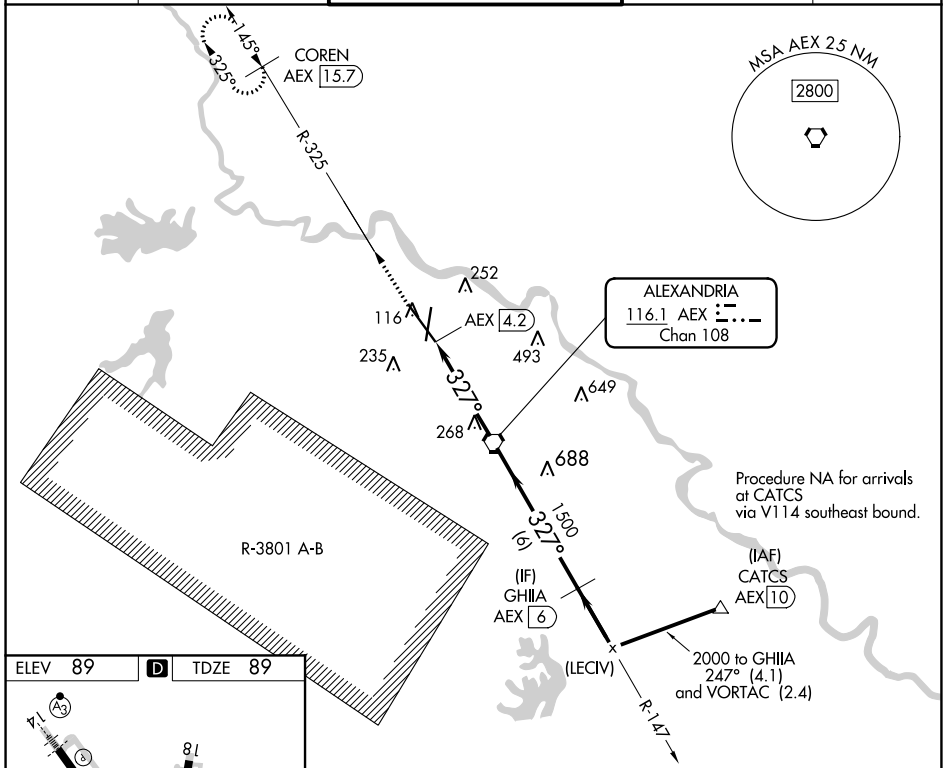

VORTAC AEX 116.1 Chan 108	APP CRS 327°	Rwy Idg TDZE 89 Apt Elev 89	9352
---	------------------------	---	-------------

VOR/DME RWY 32

ALEXANDRIA INTL (AEX)

▼ RADAR required when R-3801 A-B in use.

MISSED APPROACH: Climb to 3000 via AEX R-325 to COREN/AEX 15.7 DME and hold.

ASOS 123.975	POLK APP CON 125.4 254.8	ALEXANDRIA TOWER 127.35 (CTAF) 269.2	GND CON 121.9 372.0	CLNC DEL 121.9
------------------------	------------------------------------	--	-------------------------------	--------------------------

CATEGORY	A	B	C	D
S-32	520/50	431 (500-1)	520/60 431 (500-1½)	520-1½ 431 (500-1½)
CIRCLING	540-1 451 (500-1)	560-1 471 (500-1)	560-1½ 471 (500-1½)	640-2 551 (600-2)

SC-4, 25 FEB 2021 to 25 MAR 2021

SC-4, 25 FEB 2021 to 25 MAR 2021