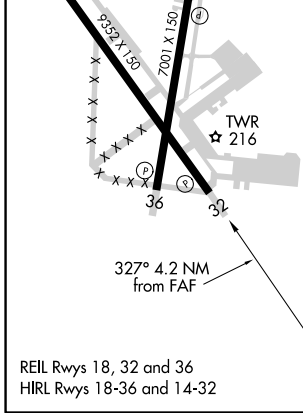

VORTAC AEX 116.1 Chan 108	APP CRS 327°	Rwy Idg TDZE 89 Apt Elev 89	9352
---	------------------------	---	-------------

VOR/DME RWY 32

ALEXANDRIA INTL (AEX)

▼ RADAR required when R-3801 A-B in use.

MISSED APPROACH: Climb to 3000 via AEX R-325 to COREN/AEX 15.7 DME and hold.

ASOS 123.975	POLK APP CON 125.4 254.8	ALEXANDRIA TOWER 127.35 (CTAF) 269.2	GND CON 121.9 372.0	CLNC DEL 121.9
------------------------	------------------------------------	--	-------------------------------	--------------------------

CATEGORY	A	B	C	D
S-32	520/50	431 (500-1)	520/60 431 (500-1½)	520-1½ 431 (500-1½)
CIRCLING	540-1 451 (500-1)	560-1 471 (500-1)	560-1½ 471 (500-1½)	640-2 551 (600-2)

SC-4, 25 FEB 2021 to 25 MAR 2021

SC-4, 25 FEB 2021 to 25 MAR 2021