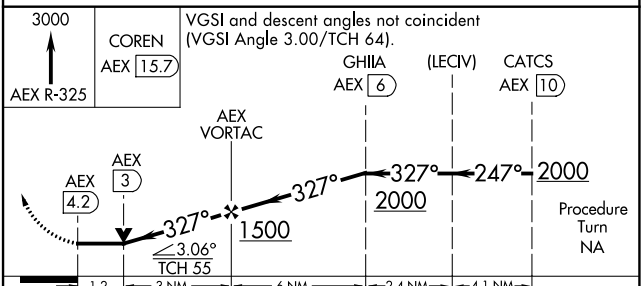

VORTAC AEX 116.1 Chan 108	APP CRS 327°	Rwy Idg TDZE 89 Apt Elev 89	9352
---	------------------------	---	-------------

VOR/DME RWY 32

ALEXANDRIA INTL (AEX)

▼ RADAR required when R-3801 A-B in use.

MISSED APPROACH: Climb to 3000 via AEX R-325 to COREN/AEX 15.7 DME and hold.

ASOS 123.975	POLK APP CON 125.4 254.8	ALEXANDRIA TOWER 127.35 (CTAF) 269.2	GND CON 121.9 372.0	CLNC DEL 121.9
------------------------	------------------------------------	--	-------------------------------	--------------------------

CATEGORY	A	B	C	D
S-32	520/50	431 (500-1)	520/60 431 (500-1½)	520-1½ 431 (500-1½)
CIRCLING	540-1 451 (500-1)	560-1 471 (500-1)	560-1½ 471 (500-1½)	640-2 551 (600-2)

SC-4, 25 FEB 2021 to 25 MAR 2021

SC-4, 25 FEB 2021 to 25 MAR 2021