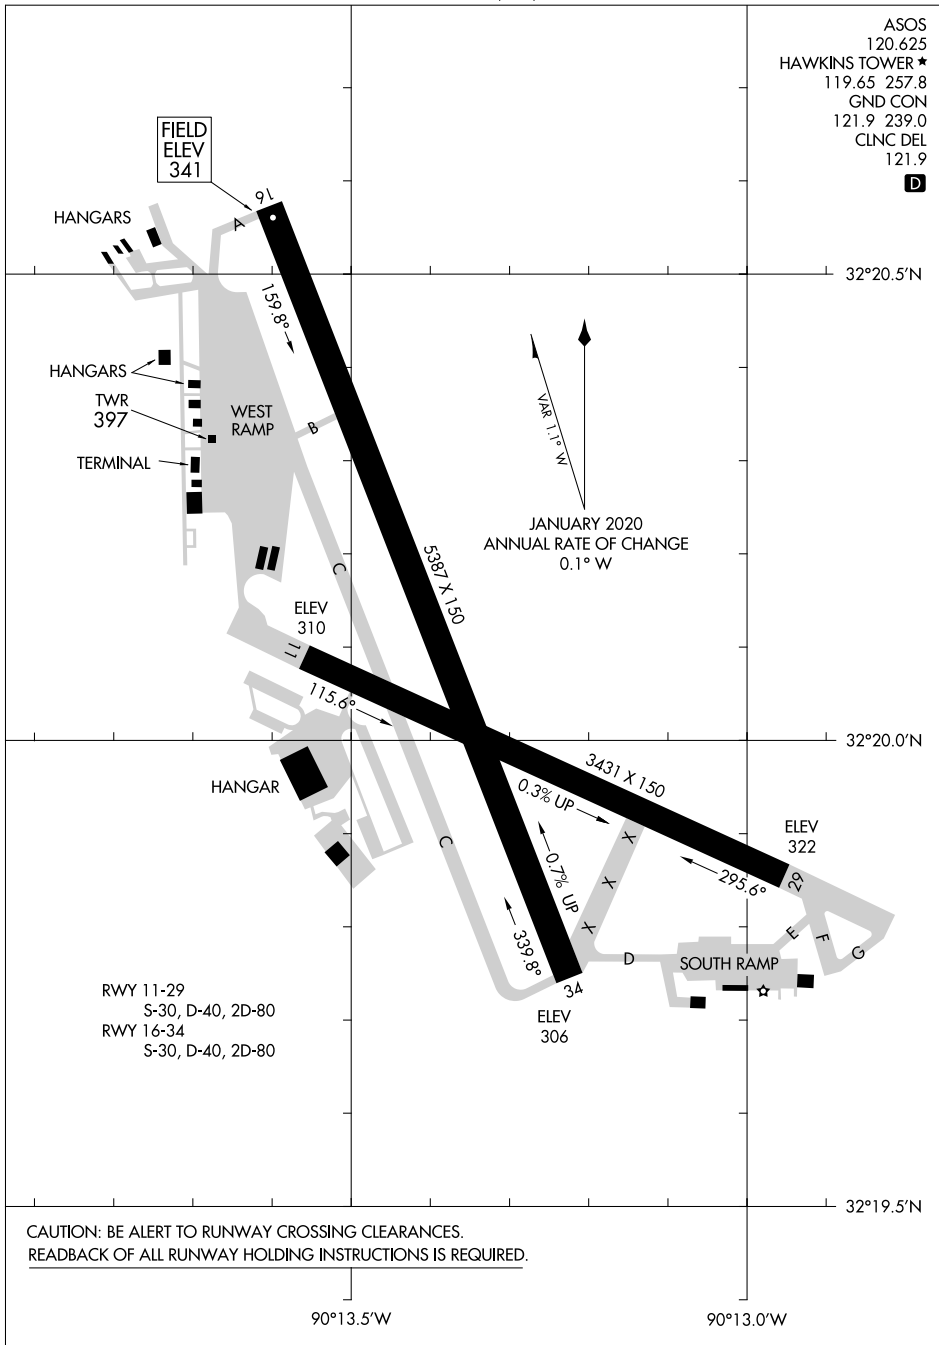

AIRPORT DIAGRAM

AL-206 (FAA)

HAWKINS FIELD (HKS)
JACKSON, MISSISSIPPI

ASOS 120.625
 HAWKINS TOWER ★ 119.65 257.8
 GND CON 121.9 239.0
 CLNC DEL 121.9

D

SC-4, 25 FEB 2021 to 25 MAR 2021

SC-4, 25 FEB 2021 to 25 MAR 2021

AIRPORT DIAGRAM

JACKSON, MISSISSIPPI
HAWKINS FIELD (HKS)