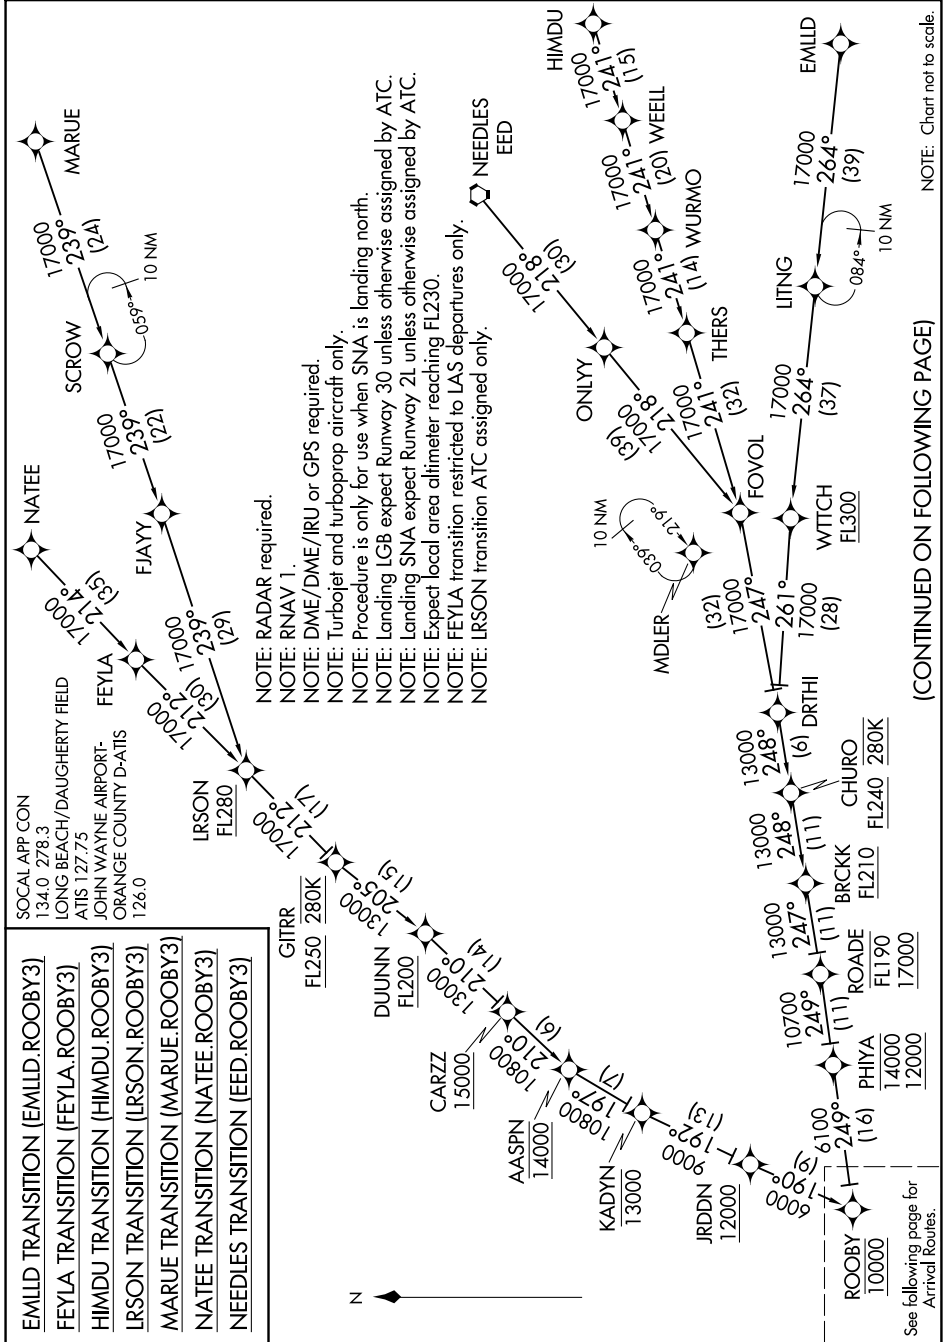

ROOBY THREE ARRIVAL (RNAV) Transition Routes

LONG BEACH, CALIFORNIA

SW-3, 25 FEB 2021 to 25 MAR 2021

(CONTINUED ON FOLLOWING PAGE)

SW-3, 25 FEB 2021 to 25 MAR 2021