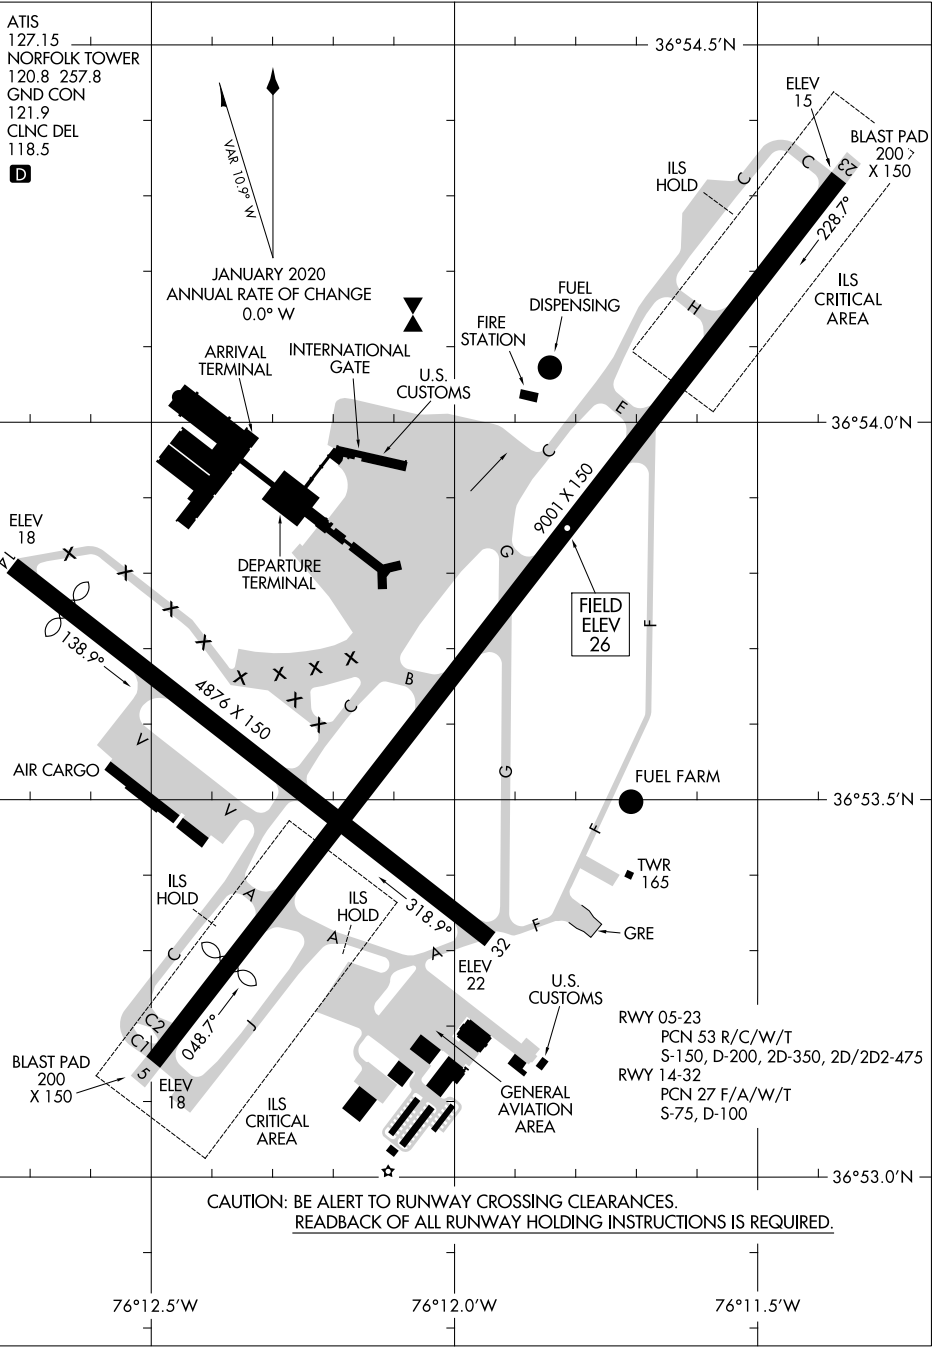

AIRPORT DIAGRAM

AL-291 (FAA)

NORFOLK INTL (O.R.F)
NORFOLK, VIRGINIA

ATIS
127.15
NORFOLK TOWER
120.8 257.8
GND CON
121.9
CLNC DEL
118.5

D

JANUARY 2020
ANNUAL RATE OF CHANGE
0.0° W

NE-3, 25 FEB 2021 to 25 MAR 2021

NE-3, 25 FEB 2021 to 25 MAR 2021

CAUTION: BE ALERT TO RUNWAY CROSSING CLEARANCES.
READBACK OF ALL RUNWAY HOLDING INSTRUCTIONS IS REQUIRED.