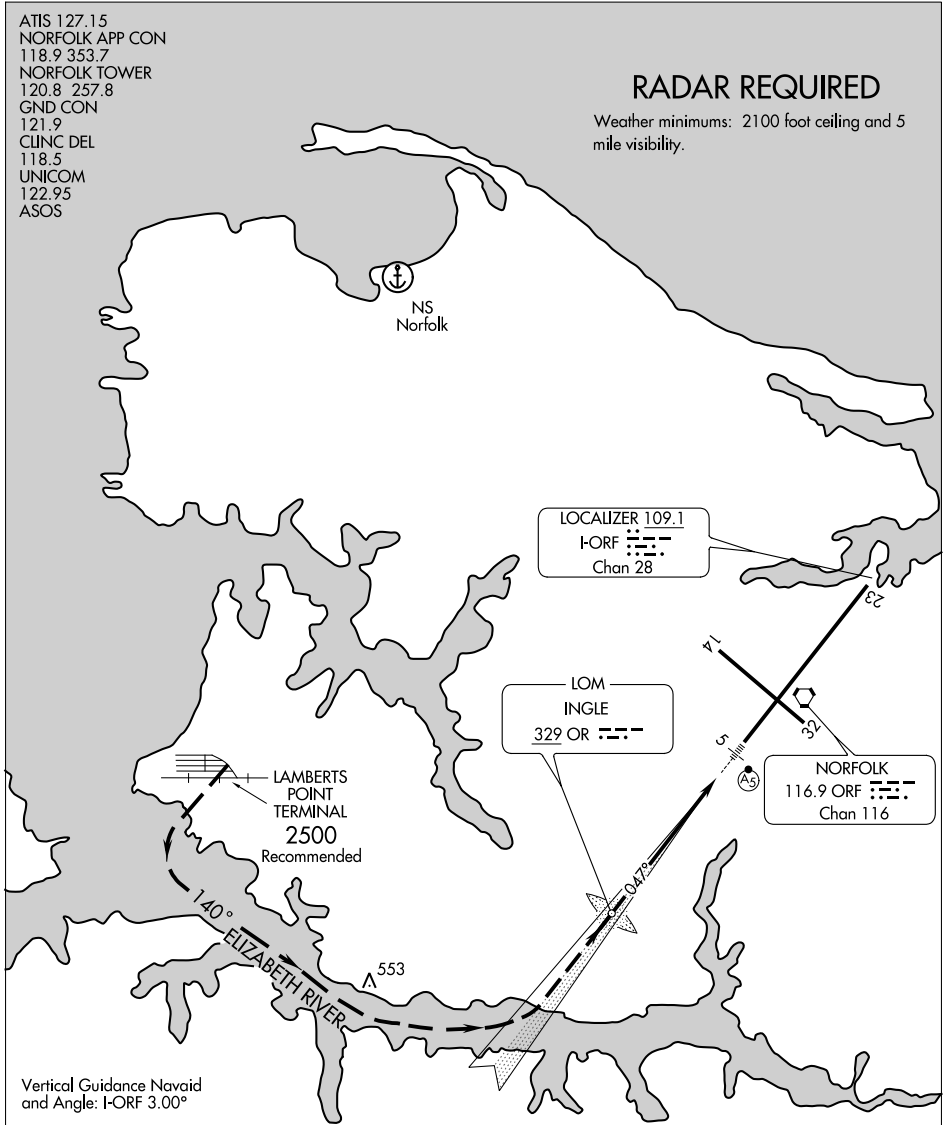

Orig 09015

RIVER VISUAL RWY 5

AL-291 (FAA)

NORFOLK INTL (ORF)
NORFOLK, VIRGINIA

ATIS 127.15
 NORFOLK APP CON
 118.9 353.7
 NORFOLK TOWER
 120.8 257.8
 GND CON
 121.9
 CLINC DEL
 118.5
 UNICOM
 122.95
 ASOS

RADAR REQUIRED

Weather minimums: 2100 foot ceiling and 5 mile visibility.

NE-3, 25 FEB 2021 to 25 MAR 2021

NE-3, 25 FEB 2021 to 25 MAR 2021

1 NM	2	3	4	5	6
------	---	---	---	---	---

RIVER VISUAL RWY 5
 PROCEDURE NOT AUTHORIZED AT NIGHT

RIVER VISUAL RWY 5

Orig 09015

36°54'N-76°12'W

NORFOLK, VIRGINIA
NORFOLK INTL (ORF)