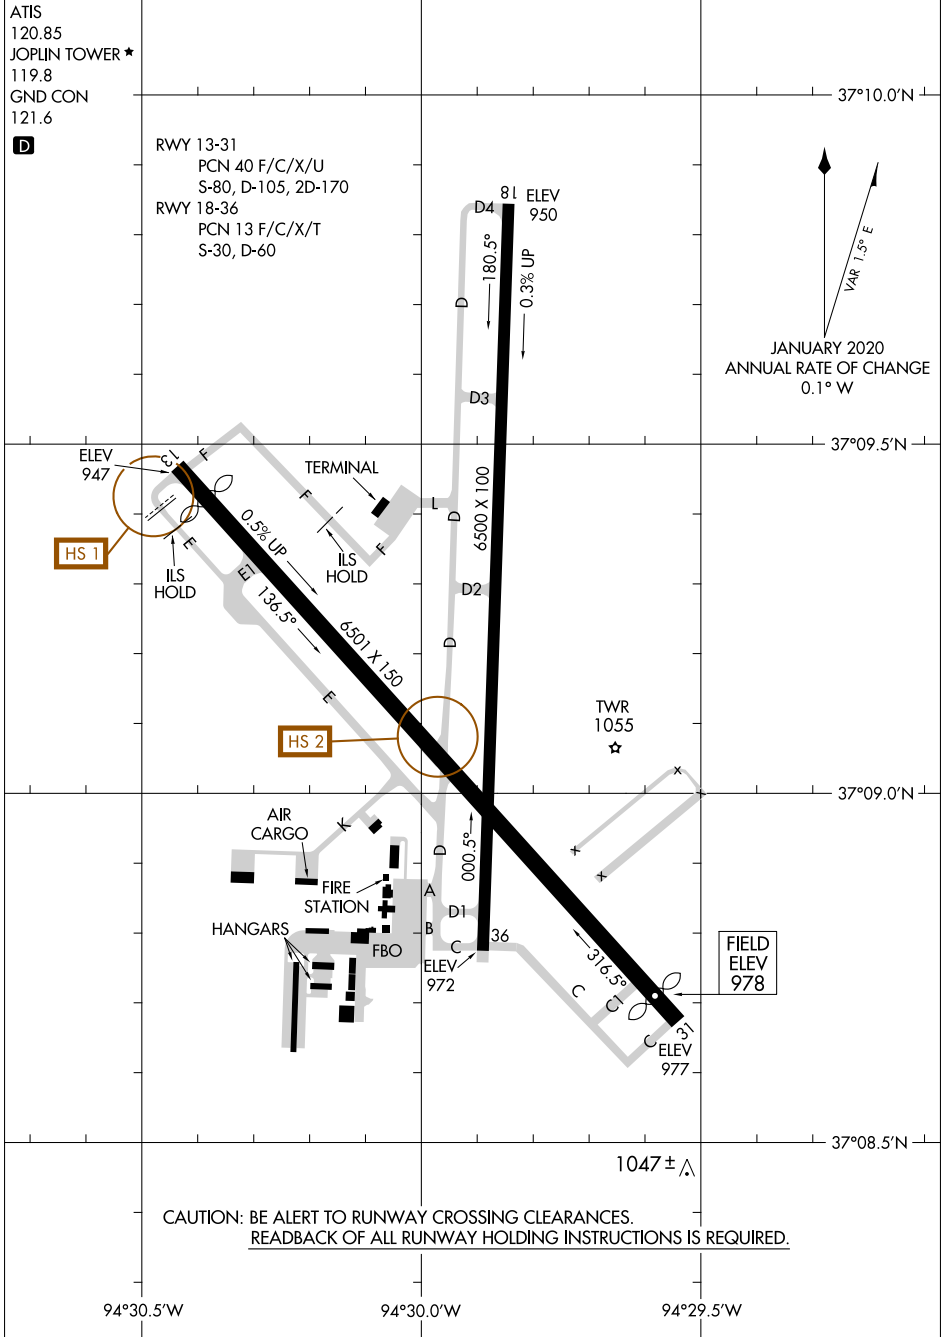

AIRPORT DIAGRAM

AL-540 (FAA)

JOPLIN RGNL (JLN)
JOPLIN, MISSOURI

NC-3, 25 FEB 2021 to 25 MAR 2021

NC-3, 25 FEB 2021 to 25 MAR 2021

AIRPORT DIAGRAM

JOPLIN, MISSOURI
JOPLIN RGNL (JLN)