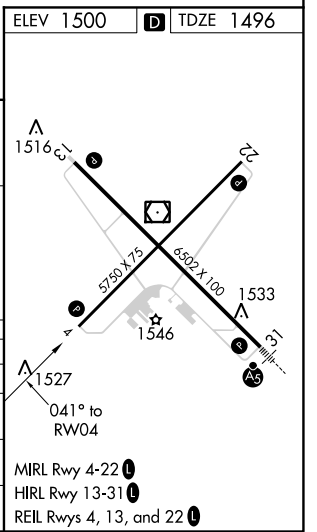

WAAS CH 97505 W04A	APP CRS 041°	Rwy Idg TDZE 1496 Apt Elev 1500
--	------------------------	---

RNAV (GPS) RWY 4

JAMESTOWN RGNL (JMS)

⚠ For uncompensated Baro-VNAV systems, LNAV/VNAV NA below -21°C (-5°F) or above 54°C (130°F). DME/DME RNP-0.3 NA.

MISSED APPROACH: Climb to 3300 direct CALOT and hold.

ASOS 118.425	MINNEAPOLIS CENTER 124.2 270.3	UNICOM 123.0 (CTAF)
------------------------	--	-------------------------------

CATEGORY	A	B	C	D
LPV DA	1746-1		250 (300-1)	
LNAV/VNAV DA	1930-1½		434 (500-1½)	
LNAV MDA	2000-1 504 (500-1)		2000-1½ 504 (500-1½)	
C CIRCLING	2000-1 500 (500-1)		2000-1½ 2300-2½ 500 (500-1½) 800 (800-2½)	