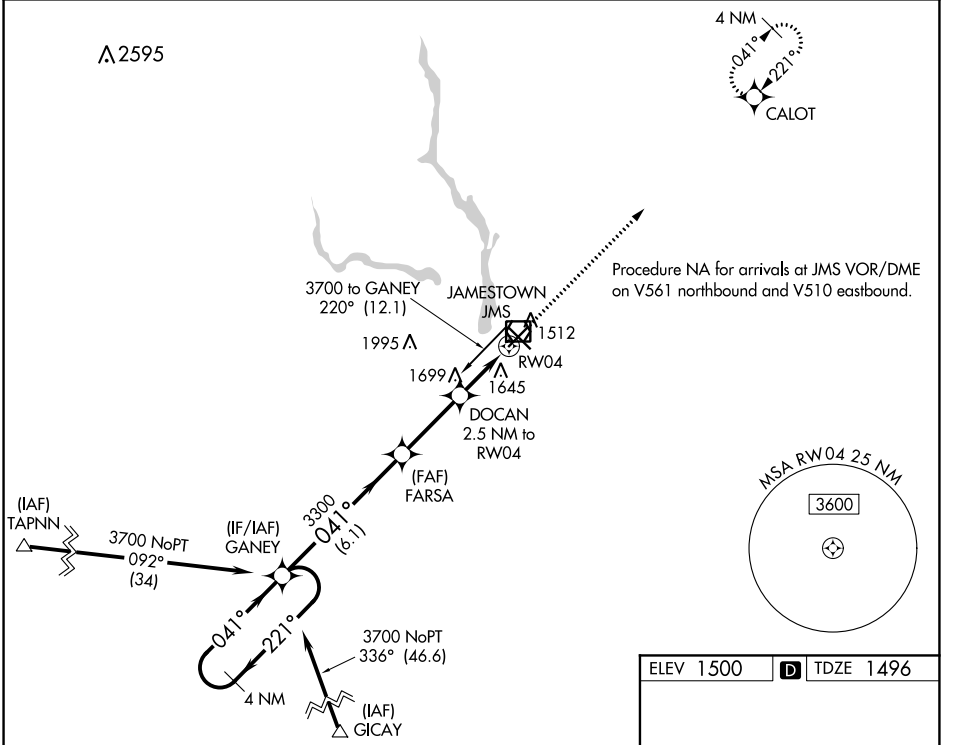

WAAS CH 97505 W04A	APP CRS 041°	Rwy Idg TDZE 1496 Apt Elev 1500
--	------------------------	---

RNAV (GPS) RWY 4

JAMESTOWN RGNL (JMS)

⚠ For uncompensated Baro-VNAV systems, LNAV/VNAV NA below -21°C (-5°F) or above 54°C (130°F). DME/DME RNP-0.3 NA.

MISSED APPROACH: Climb to 3300 direct CALOT and hold.

ASOS 118.425	MINNEAPOLIS CENTER 124.2 270.3	UNICOM 123.0 (CTAF)
------------------------	--	-------------------------------

CATEGORY	A	B	C	D
LPV DA	1746-1		250 (300-1)	
LNAV/VNAV DA	1930-1½		434 (500-1½)	
LNAV MDA	2000-1 504 (500-1)		2000-1½ 504 (500-1½)	
C CIRCLING	2000-1 500 (500-1)		2000-1½ 2300-2½ 500 (500-1½) 800 (800-2½)	

NC-1, 25 FEB 2021 to 25 MAR 2021

NC-1, 25 FEB 2021 to 25 MAR 2021