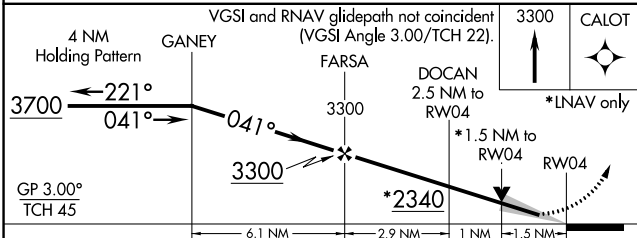

WAAS CH 97505 W04A	APP CRS 041°	Rwy Idg TDZE 1496 Apt Elev 1500
--	------------------------	---

RNAV (GPS) RWY 4

JAMESTOWN RGNL (JMS)

⚠ For uncompensated Baro-VNAV systems, LNAV/VNAV NA below -21°C (-5°F) or above 54°C (130°F). DME/DME RNP-0.3 NA.

MISSED APPROACH: Climb to 3300 direct CALOT and hold.

ASOS 118.425	MINNEAPOLIS CENTER 124.2 270.3	UNICOM 123.0 (CTAF)
------------------------	--	-------------------------------

CATEGORY	A	B	C	D
LPV DA	1746-1		250 (300-1)	
LNAV/VNAV DA	1930-1½		434 (500-1½)	
LNAV MDA	2000-1 504 (500-1)		2000-1½ 504 (500-1½)	
C CIRCLING	2000-1 500 (500-1)		2000-1½ 2300-2½ 500 (500-1½) 800 (800-2½)	