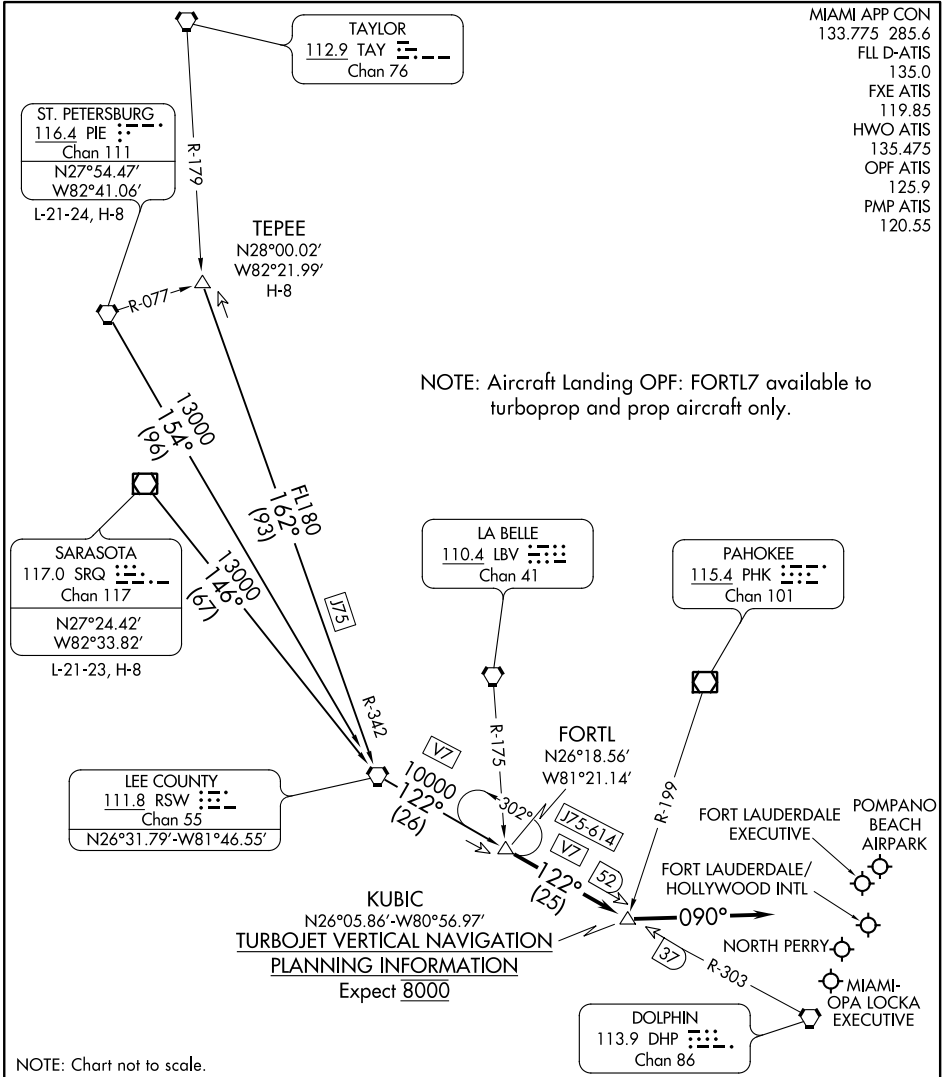

FORTL SEVEN ARRIVAL

FORT LAUDERDALE, FLORIDA

SE-3, 25 FEB 2021 to 25 MAR 2021

SE-3, 25 FEB 2021 to 25 MAR 2021

NOTE: Chart not to scale.

ARRIVAL ROUTE DESCRIPTION

ST. PETERSBURG TRANSITION (PIE.FORTL7): From over PIE VORTAC on PIE R-154 to RSW VORTAC, then on RSW R-122 to FORTL INT. Thence. . .

SARASOTA TRANSITION (SRQ.FORTL7): From over SRQ VOR/DME on SRQ R-146 to RSW VORTAC, then on RSW R-122 to FORTL INT. Thence. . .

TEPEE TRANSITION (TEPEE.FORTL7): From over TEPEE INT on J75 and RSW R-342 to RSW VORTAC, then on RSW R-122 to FORTL INT. Thence. . .

. . . From over FORTL INT on RSW R-122 to KUBIC INT, then heading 090°.
Expect RADAR vectors to final approach course.

FORTL SEVEN ARRIVAL

FORT LAUDERDALE, FLORIDA