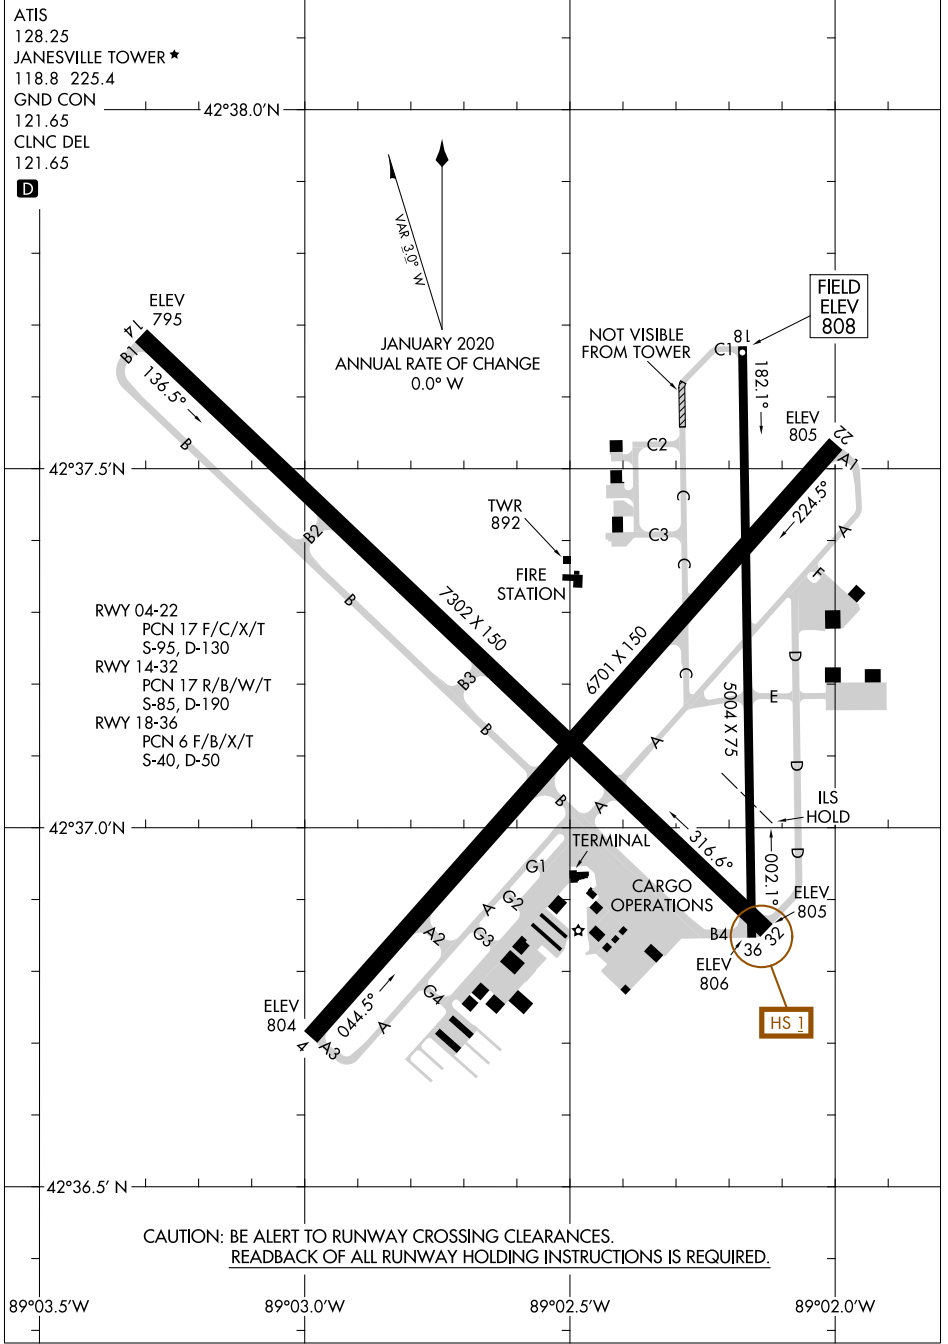

ATIS  
 128.25  
 JANESVILLE TOWER ★  
 118.8 225.4  
 GND CON  
 121.65  
 CLNC DEL  
 121.65

**D**

EC-3, 25 FEB 2021 to 25 MAR 2021

EC-3, 25 FEB 2021 to 25 MAR 2021

CAUTION: BE ALERT TO RUNWAY CROSSING CLEARANCES.  
READEBACK OF ALL RUNWAY HOLDING INSTRUCTIONS IS REQUIRED.