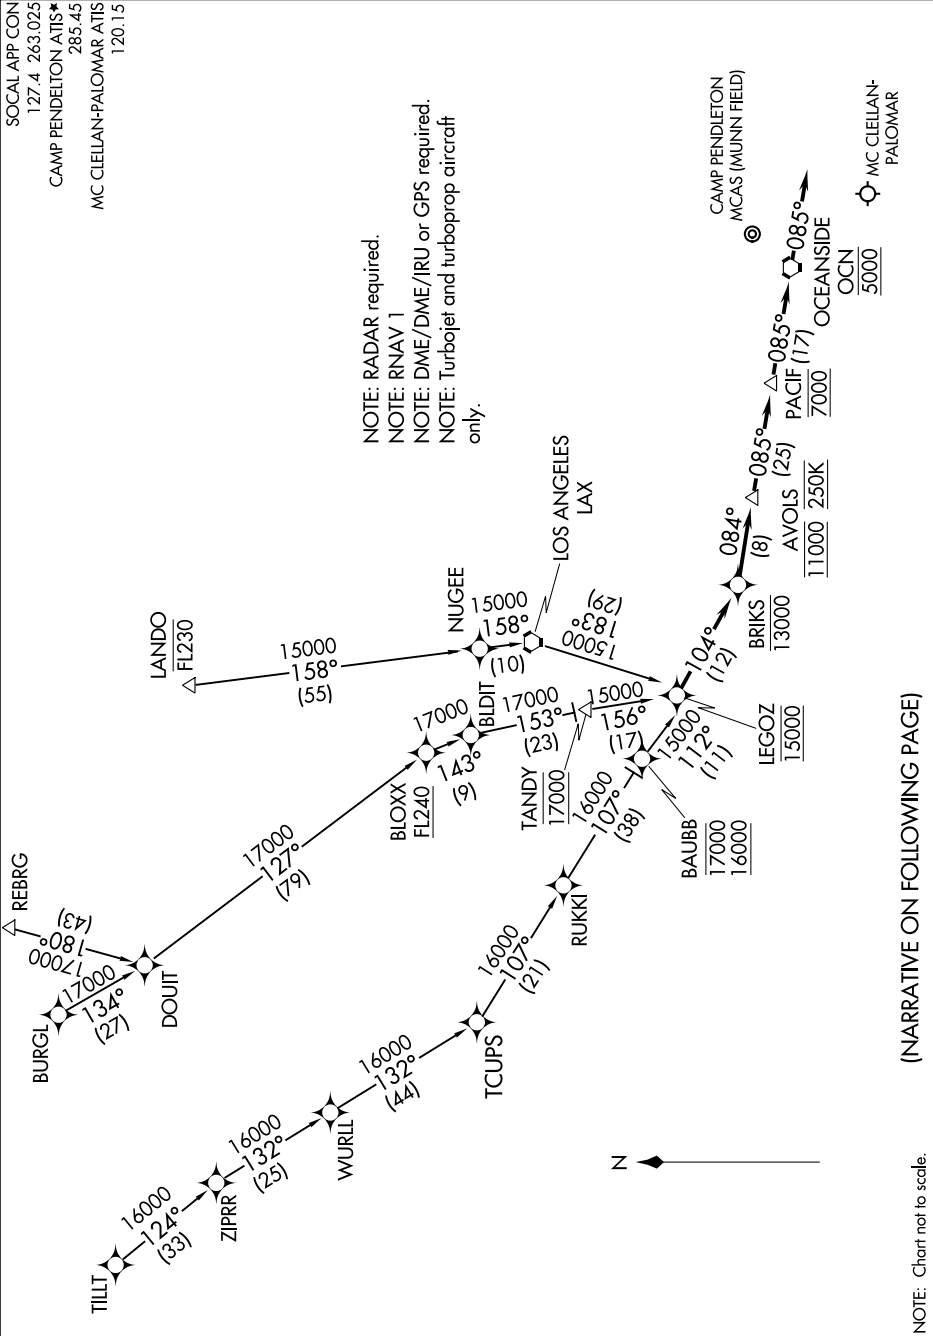

LEGOZ TWO ARRIVAL(RNAV)

AL-5310 (FAA)

CARLSBAD, CALIFORNIA

SOCAL APP CON
127.4 263.025
CAMP PENDELTON ATIS*
285.45
MC CLELLAN-PALOMAR ATIS
120.15

NOTE: RADAR required.
NOTE: RNAV 1
NOTE: DME/DME/IRU or GPS required.
NOTE: Turbojet and turboprop aircraft only.

SW-3, 25 FEB 2021 to 25 MAR 2021

(NARRATIVE ON FOLLOWING PAGE)

SW-3, 25 FEB 2021 to 25 MAR 2021

NOTE: Chart not to scale.

LEGOZ TWO ARRIVAL(RNAV)

CARLSBAD, CALIFORNIA