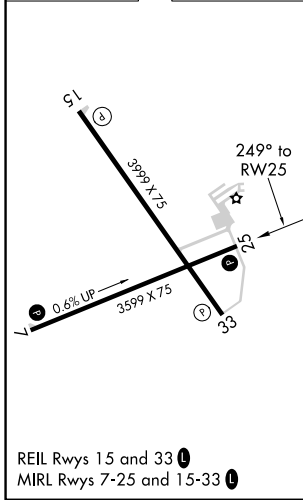

CATEGORY	A	B	C	D
LNAV MDA	1440-1 418 (500-1)		1440-1¼ 418 (500-1¼)	NA
CIRCLING	1440-1 415 (500-1)	1480-1 455 (500-1)	1480-1½ 455 (500-1½)	NA

EC-3, 25 FEB 2021 to 25 MAR 2021

EC-3, 25 FEB 2021 to 25 MAR 2021