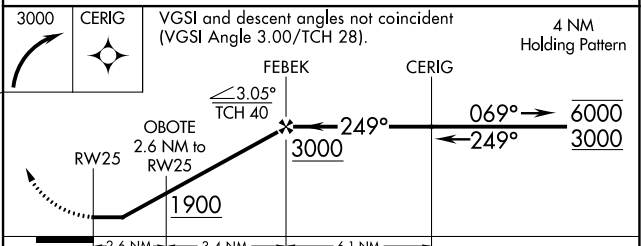

CATEGORY	A	B	C	D
LNAV MDA	1440-1 418 (500-1)		1440-1¼ 418 (500-1¼)	NA
CIRCLING	1440-1 415 (500-1)	1480-1 455 (500-1)	1480-1½ 455 (500-1½)	NA

EC-3, 25 FEB 2021 to 25 MAR 2021

EC-3, 25 FEB 2021 to 25 MAR 2021