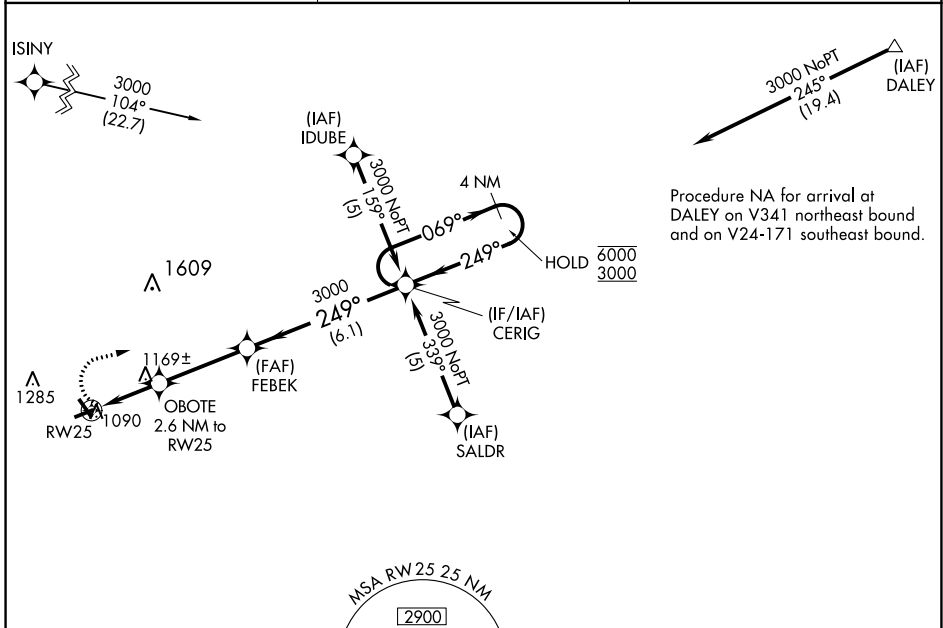

APP CRS	Rwy Idg	3599
249°	TDZE	1022
	Apt Elev	1025

RNAV (GPS) RWY 25

PLATTEVILLE MUNI (PVB)

RNP APCH.	MISSED APPROACH: Climbing right turn to 3000 direct CERIG and hold.
Rwy 25 helicopter visibility reduction below 1 SM NA.	

AWOS-3 120.575	CHICAGO CENTER 133.95 281.4	UNICOM 122.7 (CTAF) 0
--------------------------	---------------------------------------	---------------------------------

ELEV 1025	TDZE 1022
-----------	-----------

CATEGORY	A	B	C	D
LNAV MDA	1440-1 418 (500-1)		1440-1¼ 418 (500-1¼)	NA
CIRCLING	1440-1 415 (500-1)	1480-1 455 (500-1)	1480-1½ 455 (500-1½)	NA

EC-3, 25 FEB 2021 to 25 MAR 2021

EC-3, 25 FEB 2021 to 25 MAR 2021