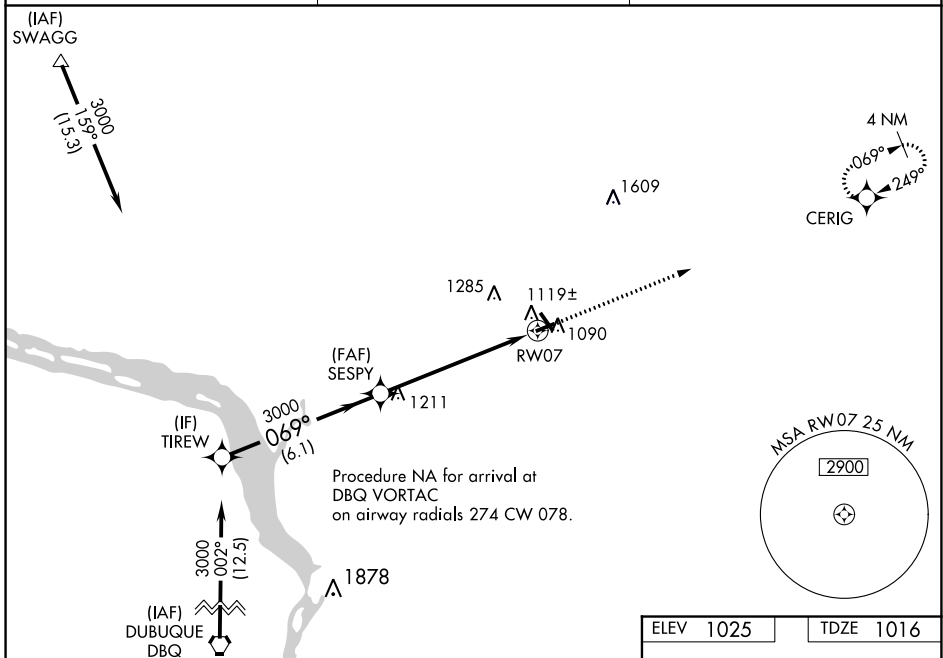

WAAS CH 82315 W07A	APP CRS 069°	Rwy Idg TDZE Apt Elev	3599 1016 1025
--	------------------------	-----------------------------	---

RNAV (GPS) RWY 7

PLATTEVILLE MUNI (PVB)

RNP APCH.

For uncompensated Baro-VNAV systems, LNAV/VNAV NA below -17°C or above 54°C.

MISSED APPROACH:
Climb to 3000 direct
CERIG and hold.

AWOS-3 120.575	CHICAGO CENTER 133.95 281.4	UNICOM 122.7 (CTAF) 0
--------------------------	---------------------------------------	---------------------------------

ELEV 1025	TDZE 1016
-----------	-----------

EC-3, 25 FEB 2021 to 25 MAR 2021

EC-3, 25 FEB 2021 to 25 MAR 2021