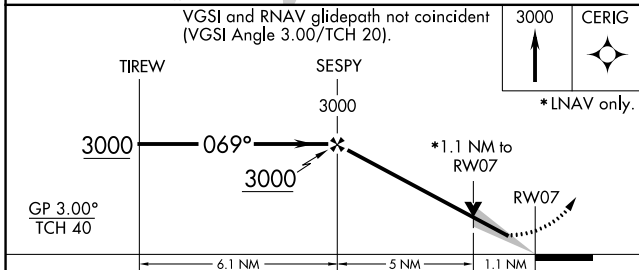

WAAS CH 82315 W07A	APP CRS 069°	Rwy Idg TDZE Apt Elev	3599 1016 1025
--	------------------------	-----------------------------	---

RNAV (GPS) RWY 7

PLATTEVILLE MUNI (PVB)

RNP APCH.

For uncompensated Baro-VNAV systems, LNAV/VNAV NA below -17°C or above 54°C.

MISSED APPROACH:
Climb to 3000 direct
CERIG and hold.

AWOS-3 120.575	CHICAGO CENTER 133.95 281.4	UNICOM 122.7 (CTAF) 0
--------------------------	---------------------------------------	---------------------------------