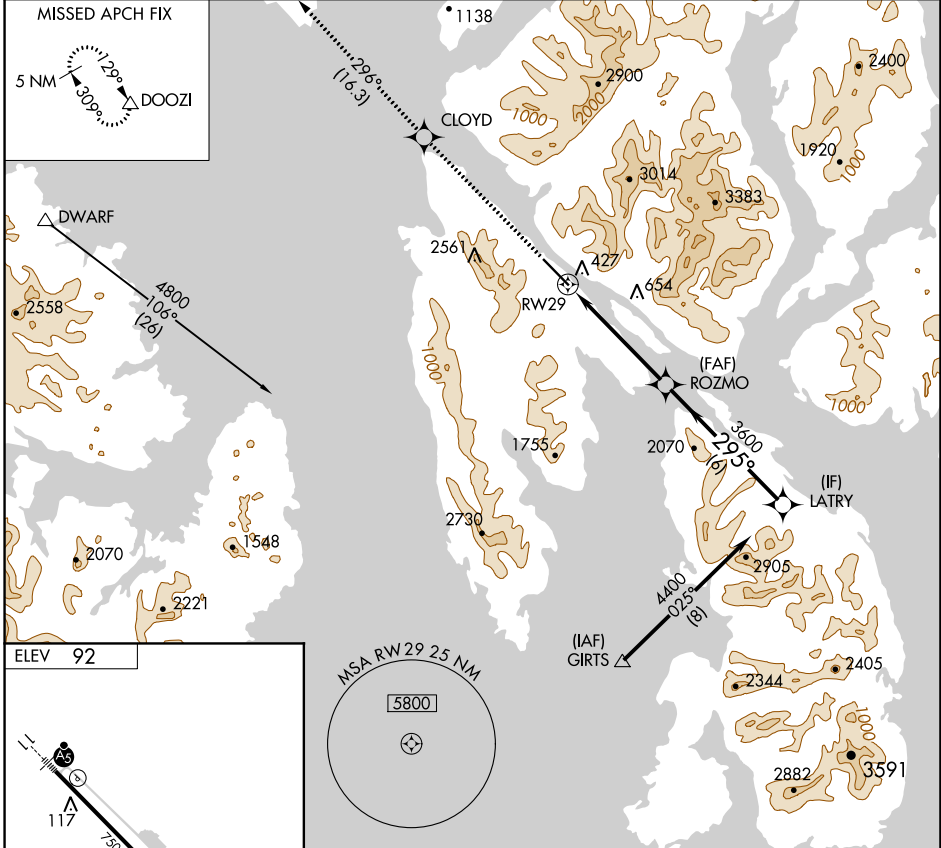

APP CRS 295°	Rwy Idg TDZE Apt Elev	N/A N/A 92
------------------------	-----------------------------	---------------------------------------

RNAV (GPS)-B

KETCHIKAN INTL (KTN)(PAKT)

RNP APCH.	MISSED APPROACH: Climb to 5000 direct CLOYD and on track 296° to DOOZI and hold.
Circling NA northeast of Rwy 29-11.	

AFIS 134.45	ANCHORAGE CENTER 118.5 284.6	KETCHIKAN RADIO 123.6 (CTAF) 0
-----------------------	--	--

CATEGORY	A	B	C	D
CIRCLING	1980-1¼ 1888 (1900-1¼)	2620-1½ 2528 (2600-1½)	2880-3	2788 (2800-3)

AK, 25 FEB 2021 to 22 APR 2021

AK, 25 FEB 2021 to 22 APR 2021