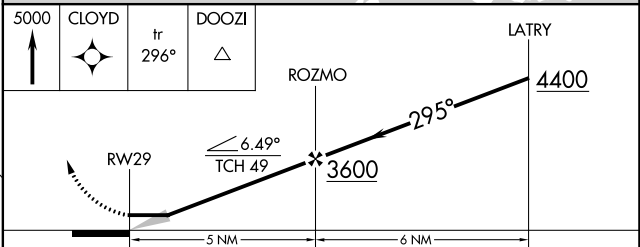

APP CRS 295°	Rwy Idg TDZE Apt Elev	N/A N/A 92
------------------------	-----------------------------	---------------------------------------

RNAV (GPS)-B

KETCHIKAN INTL (KTN)(PAKT)

RNP APCH.	MISSED APPROACH: Climb to 5000 direct CLOYD and on track 296° to DOOZI and hold.
Circling NA northeast of Rwy 29-11.	

AFIS 134.45	ANCHORAGE CENTER 118.5 284.6	KETCHIKAN RADIO 123.6 (CTAF) 0
-----------------------	--	--

CATEGORY	A	B	C	D
CIRCLING	1980-1¼ 1888 (1900-1¼)	2620-1½ 2528 (2600-1½)	2880-3	2788 (2800-3)

AK, 25 FEB 2021 to 22 APR 2021