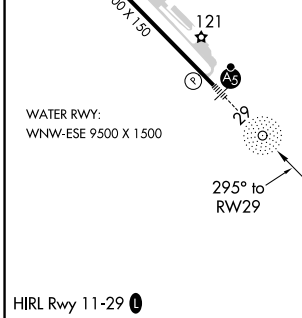

APP CRS 295°	Rwy Idg TDZE Apt Elev	N/A N/A 92
------------------------	-----------------------------	---------------------------------------

RNAV (GPS)-B

KETCHIKAN INTL (KTN)(PAKT)

RNP APCH.	MISSED APPROACH: Climb to 5000 direct CLOYD and on track 296° to DOOZI and hold.
Circling NA northeast of Rwy 29-11.	

AFIS 134.45	ANCHORAGE CENTER 118.5 284.6	KETCHIKAN RADIO 123.6 (CTAF) 0
-----------------------	--	--

CATEGORY	A	B	C	D
CIRCLING	1980-1¼ 1888 (1900-1¼)	2620-1½ 2528 (2600-1½)	2880-3	2788 (2800-3)

AK, 25 FEB 2021 to 22 APR 2021