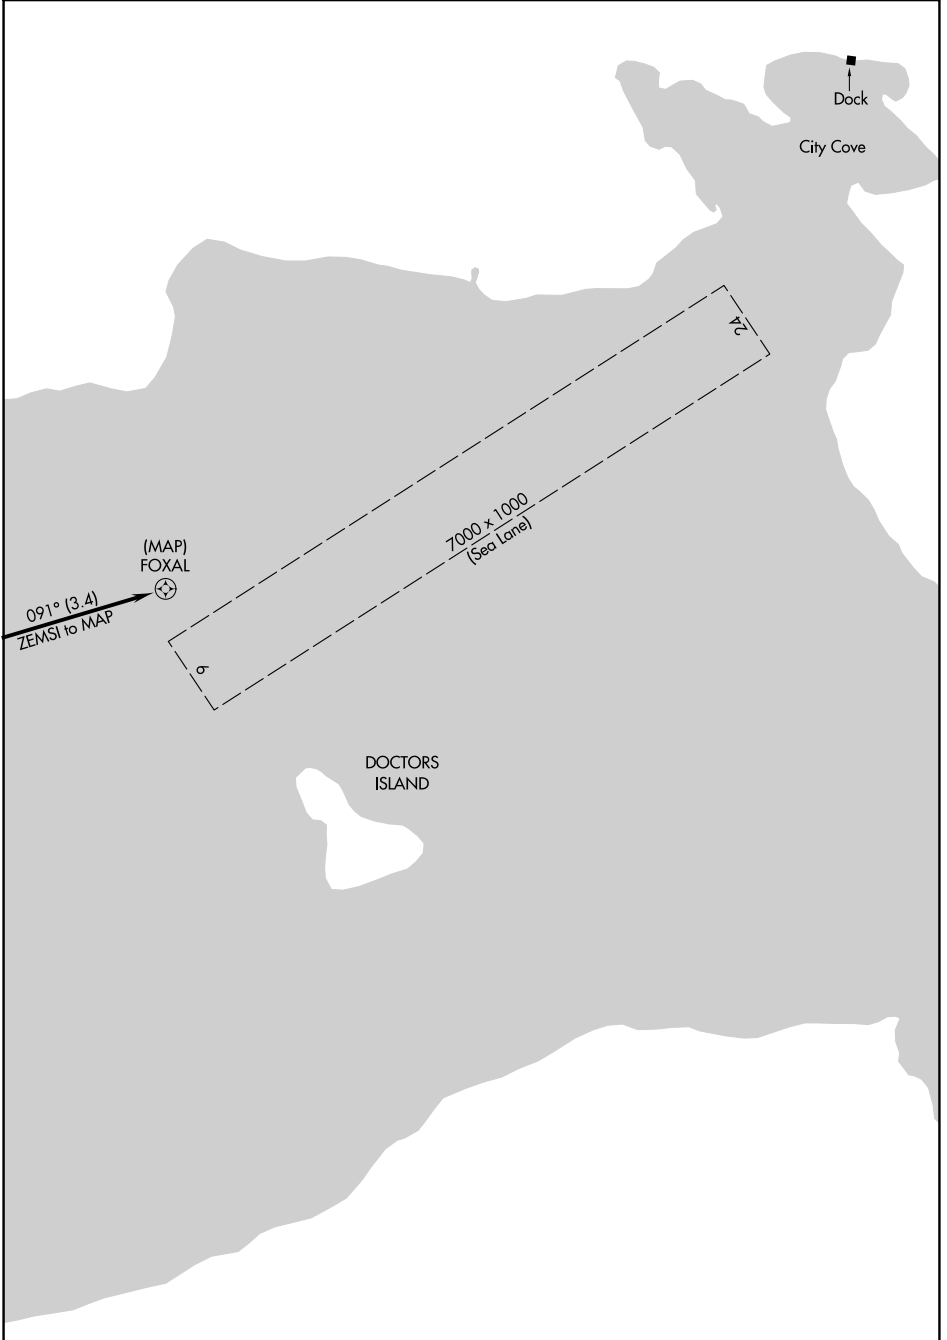

# RNAV (GPS)-C LANDING

AL-9122 (FAA)

RANGELEY LAKE (M57)  
RANGELEY, MAINE

NE-1, 25 FEB 2021 to 25 MAR 2021

NE-1, 25 FEB 2021 to 25 MAR 2021

# RNAV (GPS)-C LANDING

44°57'N-70°40'W

RANGELEY, MAINE  
RANGELEY LAKE (M57)