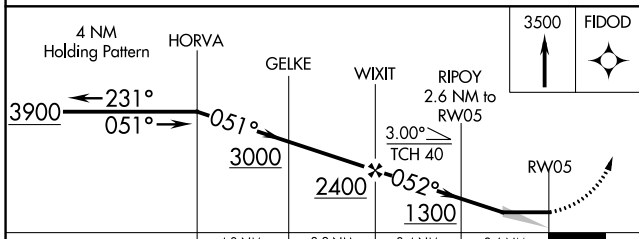

WAAS CH 99622 W05A	APP CRS 052°	Rwy Idg 4000 TDZE 439 Apt Elev 441

RNAV (GPS) RWY 5

ALLAKAKET (6A8) (PFAL)

NA -44°C	DME/DME RNP-0.3 NA. Use Bettes altimeter setting.	MISSED APPROACH: Climb to 3500 direct FIDOD and hold.

BTT/PABT ASOS 135.45	ANCHORAGE CENTER 124.6 352.0	FAIRBANKS RADIO 122.2	CTAF 122.9