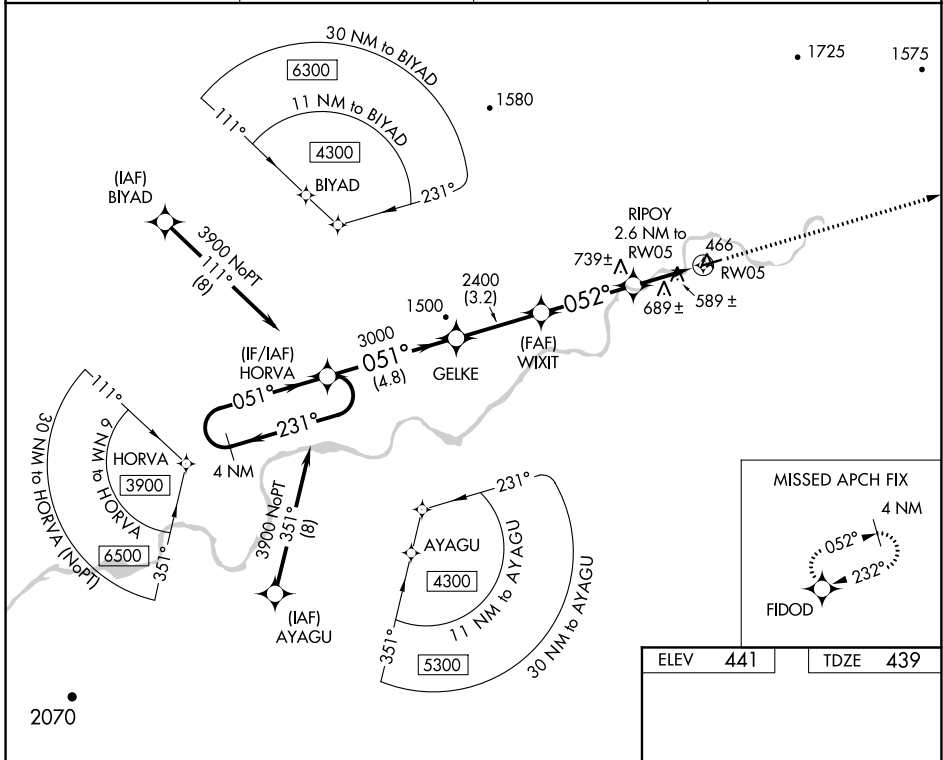

WAAS CH 99622 W05A	APP CRS 052°	Rwy Idg 4000 TDZE 439 Apt Elev 441
--	------------------------	---

RNAV (GPS) RWY 5

ALLAKAKET (6A8) (PFAL)

NA -44°C	DME/DME RNP-0.3 NA. Use Bettes altimeter setting.	MISSED APPROACH: Climb to 3500 direct FIDOD and hold.
-------------	---	---

BTT/PABT ASOS 135.45	ANCHORAGE CENTER 124.6 352.0	FAIRBANKS RADIO 122.2	CTAF 122.9
--------------------------------	--	---------------------------------	----------------------

ELEV	441	TDZE	439
------	-----	------	-----

CATEGORY	A	B	C	D
LP MDA	960-1	521 (600-1)	960-1½ 521 (600-1½)	NA
LNAV MDA	1060-1	621 (700-1)	1060-1¾ 621 (700-1¾)	NA
CIRCLING	1100-1 659 (700-1)	1160-1 719 (800-1)	1200-2¼ 759 (800-2¼)	NA

AK, 25 FEB 2021 to 22 APR 2021

AK, 25 FEB 2021 to 22 APR 2021