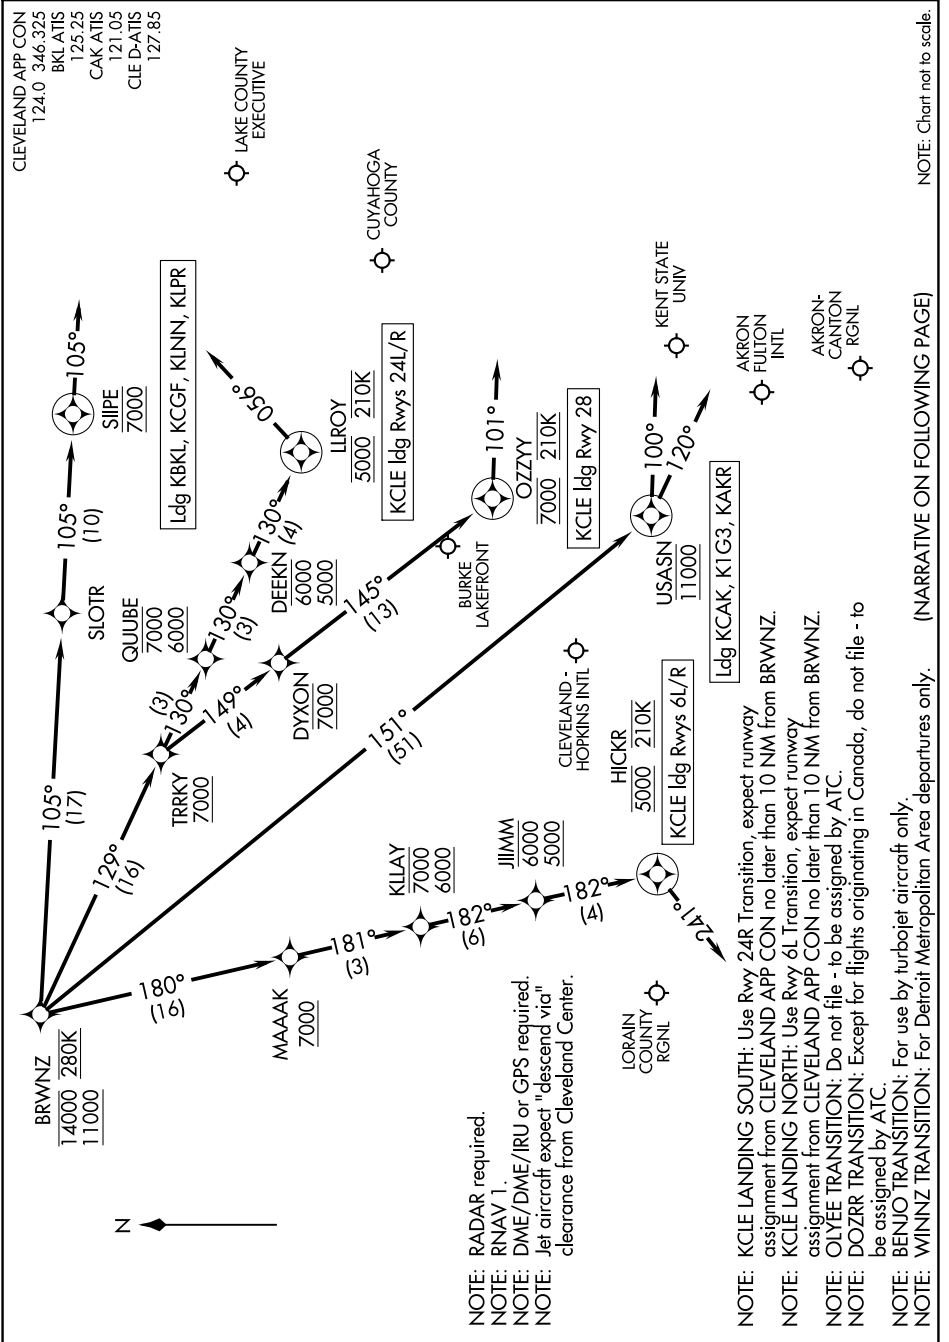

BRWNZ THREE ARRIVAL (RNAV) Arrival Routes

CLEVELAND, OHIO

EC-2, 25 MAR 2021 to 22 APR 2021

NOTE: Chart not to scale.

(NARRATIVE ON FOLLOWING PAGE)

(NARRATIVE ON FOLLOWING PAGE)

(NARRATIVE ON FOLLOWING PAGE)

(NARRATIVE ON FOLLOWING PAGE)

BRWNZ THREE ARRIVAL (RNAV) Arrival Routes

CLEVELAND, OHIO

EC-2, 25 MAR 2021 to 22 APR 2021