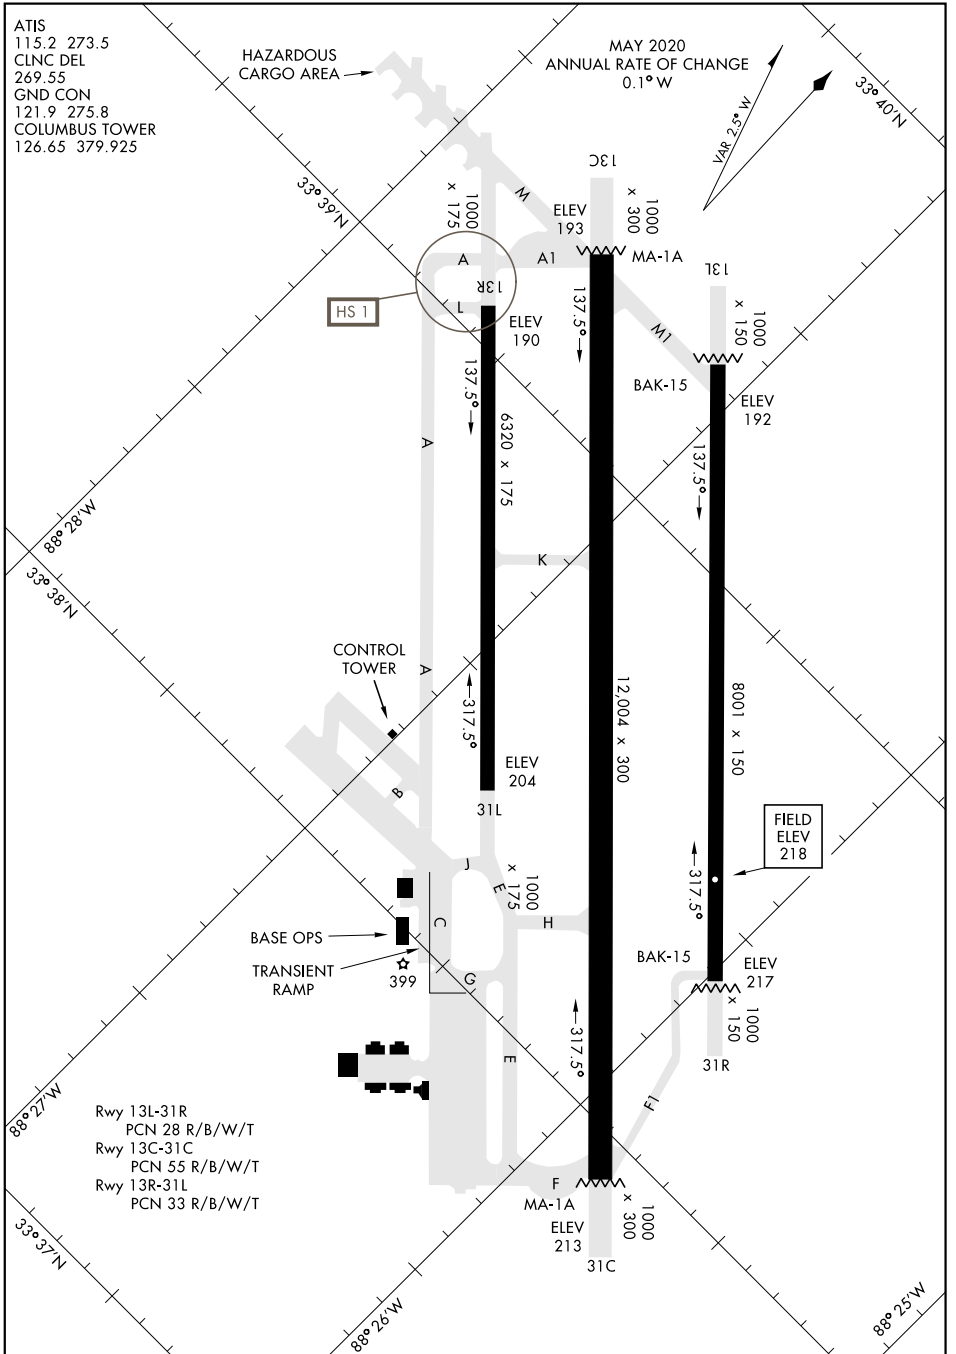

AIRPORT DIAGRAM

AFD-91 [USAF]

COLUMBUS AFB (KCBM)

COLUMBUS, MISSISSIPPI

ATIS
 115.2 273.5
 CLNC DEL
 269.55
 GND CON
 121.9 275.8
 COLUMBUS TOWER
 126.65 379.925

HAZARDOUS
CARGO AREA

MAY 2020
 ANNUAL RATE OF CHANGE
 0.1° W

SC-4, 25 MAR 2021 to 22 APR 2021

SC-4, 25 MAR 2021 to 22 APR 2021

Rwy 13L-31R
 PCN 28 R/B/W/T
 Rwy 13C-31C
 PCN 55 R/B/W/T
 Rwy 13R-31L
 PCN 33 R/B/W/T

AIRPORT DIAGRAM

COLUMBUS, MISSISSIPPI
 COLUMBUS AFB (KCBM)