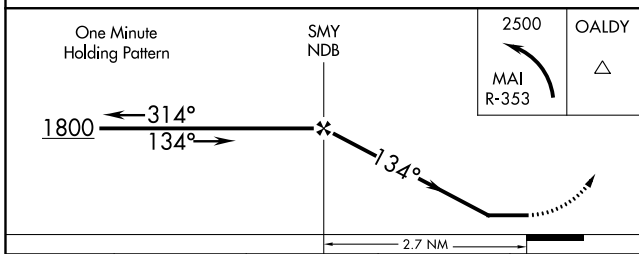

NDB SMY 329	APP CRS 134°	Rwy Idg TDZE Apt Elev 110	N/A N/A 110

NDB-C

MARIANNA MUNI (MAI)

⚠ Helicopter visibility reduction below 1 SM NA. When local altimeter not received use Bainbridge altimeter setting; Increase all MDA 80 feet and Circling Cats C/D visibility ¼ SM. Circling Rwy 26 NA at night.

MISSED APPROACH: Climbing left turn to 2500 via MAI R-353 to OALDY INT/RRS 17.2 DME and hold.

ASOS 133.525	CAIRNS APP CON * 133.75 270.35	UNICOM 123.0 (CTAF) 0

CATEGORY	FAF to MAP 2.7 NM					
	A	B	C	D		
C CIRCLING	720-1	610 (700-1)	720-1¾ 610 (700-1¾)	900-2½ 790 (800-2½)		
	Knots	60	90	120	150	180
	Min:Sec	2:42	1:48	1:21	1:05	0:54

SE-3, 25 MAR 2021 to 22 APR 2021

SE-3, 25 MAR 2021 to 22 APR 2021