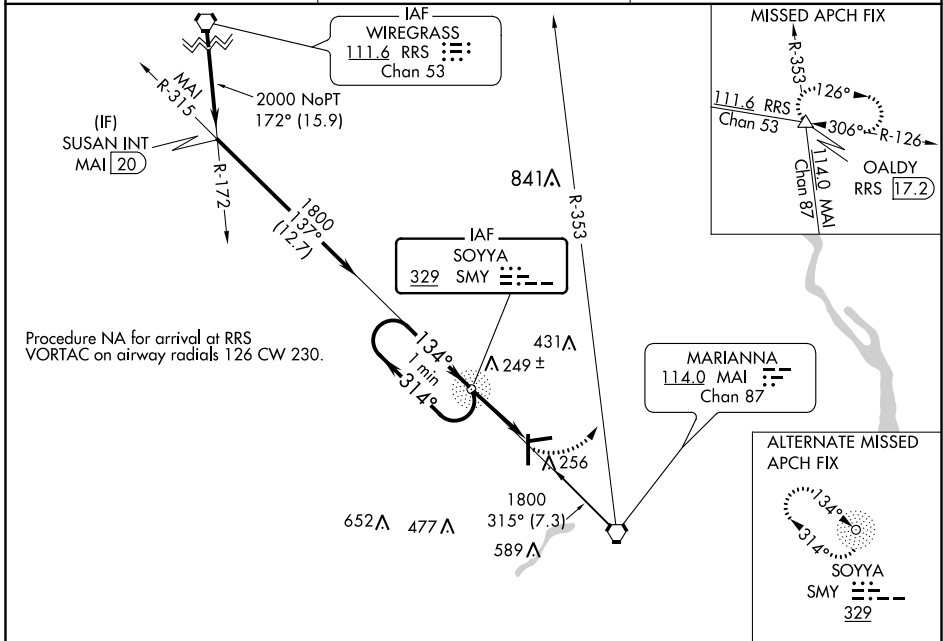

NDB SMY 329	APP CRS 134°	Rwy Idg TDZE Apt Elev 110	N/A N/A 110
-----------------------	------------------------	--	--------------------------

NDB-C

MARIANNA MUNI (MAI)

⚠ Helicopter visibility reduction below 1 SM NA. When local altimeter not received use Bainbridge altimeter setting; Increase all MDA 80 feet and Circling Cats C/D visibility ¼ SM. Circling Rwy 26 NA at night.

MISSED APPROACH: Climbing left turn to 2500 via MAI R-353 to OALDY INT/RRS 17.2 DME and hold.

ASOS 133.525	CAIRNS APP CON * 133.75 270.35	UNICOM 123.0 (CTAF) 0
------------------------	--	---------------------------------

CATEGORY	FAF to MAP 2.7 NM					
	A	B	C	D		
C CIRCLING	720-1	610 (700-1)	720-1¾ 610 (700-1¾)	900-2½ 790 (800-2½)		
	Knots	60	90	120	150	180
	Min:Sec	2:42	1:48	1:21	1:05	0:54

SE-3, 25 MAR 2021 to 22 APR 2021

SE-3, 25 MAR 2021 to 22 APR 2021