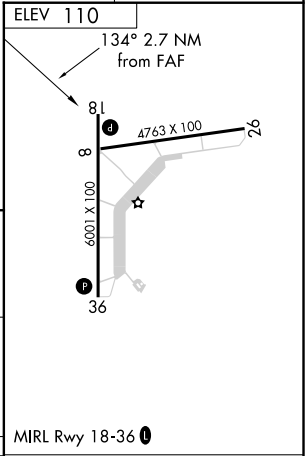

NDB SMY 329	APP CRS 134°	Rwy Idg TDZE Apt Elev 110	N/A N/A 110
-----------------------	------------------------	--	--------------------------

NDB-C

MARIANNA MUNI (MAI)

⚠ Helicopter visibility reduction below 1 SM NA. When local altimeter not received use Bainbridge altimeter setting; Increase all MDA 80 feet and Circling Cats C/D visibility ¼ SM. Circling Rwy 26 NA at night.

MISSED APPROACH: Climbing left turn to 2500 via MAI R-353 to OALDY INT/RRS 17.2 DME and hold.

ASOS 133.525	CAIRNS APP CON * 133.75 270.35	UNICOM 123.0 (CTAF) 0
------------------------	--	---------------------------------

CATEGORY	FAF to MAP 2.7 NM					
	A	B	C	D		
C CIRCLING	720-1	610 (700-1)	720-1¾ 610 (700-1¾)	900-2½ 790 (800-2½)		
	Knots	60	90	120	150	180
	Min:Sec	2:42	1:48	1:21	1:05	0:54

SE-3, 25 MAR 2021 to 22 APR 2021