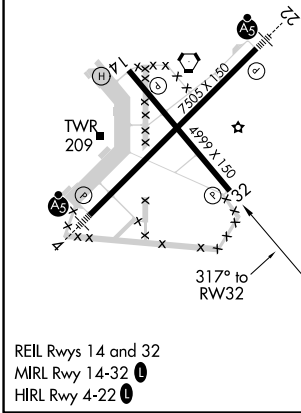

WAAS CH 56428 W32A	APP CRS 317°	Rwy ldg 4999 TDZE 78 Apt Elev 79
--	------------------------	---

RNAV (GPS) RWY 32

MONROE RGNL (MLU)

RNP APCH.

ASR For uncompensated Baro-VNAV systems, LNAV/VNAV NA below -15°C or above 43°C. Circling Rwy 14 NA at night.

MISSED APPROACH: Climb to 3000 direct ZUNTU on track 319° to FLESH and hold.

ATIS 125.05	MONROE APP CON * 118.15 290.475	MONROE TOWER * 118.9 (CTAF) 257.8	GND CON 121.9	CLNC DEL 121.65	UNICOM 122.95
-----------------------	---	---	-------------------------	---------------------------	-------------------------

ELEV 79	D	TDZE 78				
3000	ZUNTU	tr 319°	FLESH	4 NM	WISUT	Holding Pattern
*LNAV only. XEHPO 1.4 NM to RW32						
CATEGORY	A	B	C	D		
LPV DA		328-1	250 (300-1)			
LNAV/VNAV DA		356-1	278 (300-1)			
LNAV MDA	460-1	382 (400-1)	460-1½ 382 (400-1½)			
C CIRCLING	580-1	501 (600-1)	740-1¾ 661 (700-1¾)	1160-3	1081 (1100-3)	