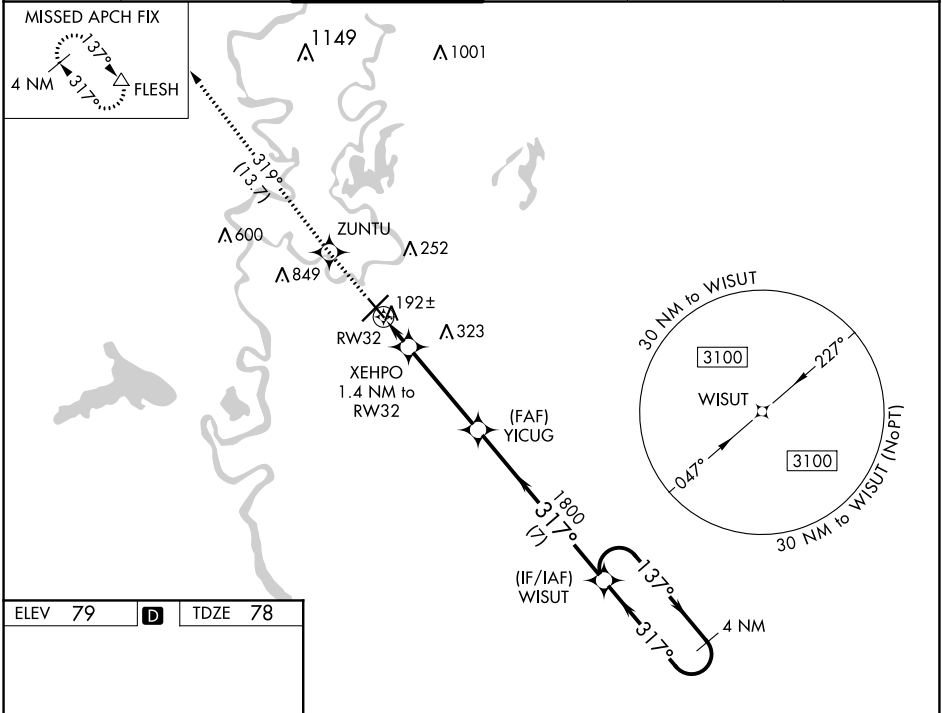

WAAS CH 56428 W32A	APP CRS 317°	Rwy ldg 4999 TDZE 78 Apt Elev 79
--	------------------------	---

RNAV (GPS) RWY 32

MONROE RGNL (MLU)

RNP APCH.

ASR For uncompensated Baro-VNAV systems, LNAV/VNAV NA below -15°C or above 43°C. Circling Rwy 14 NA at night.

MISSED APPROACH: Climb to 3000 direct ZUNTU on track 319° to FLESH and hold.

ATIS 125.05	MONROE APP CON * 118.15 290.475	MONROE TOWER * 118.9 (CTAF) 257.8	GND CON 121.9	CLNC DEL 121.65	UNICOM 122.95
-----------------------	---	---	-------------------------	---------------------------	-------------------------

ELEV 79	D	TDZE 78				
3000	ZUNTU	tr 319°	FLESH	4 NM	WISUT	Holding Pattern
*LNAV only. XEHPO 1.4 NM to RW32						
CATEGORY	A	B	C	D		
LPV DA		328-1	250 (300-1)			
LNAV/VNAV DA		356-1	278 (300-1)			
LNAV MDA	460-1	382 (400-1)	460-1½ 382 (400-1½)			
C CIRCLING	580-1	501 (600-1)	740-1¾ 661 (700-1¾)	1160-3	1081 (1100-3)	

SC-4, 25 MAR 2021 to 22 APR 2021

SC-4, 25 MAR 2021 to 22 APR 2021