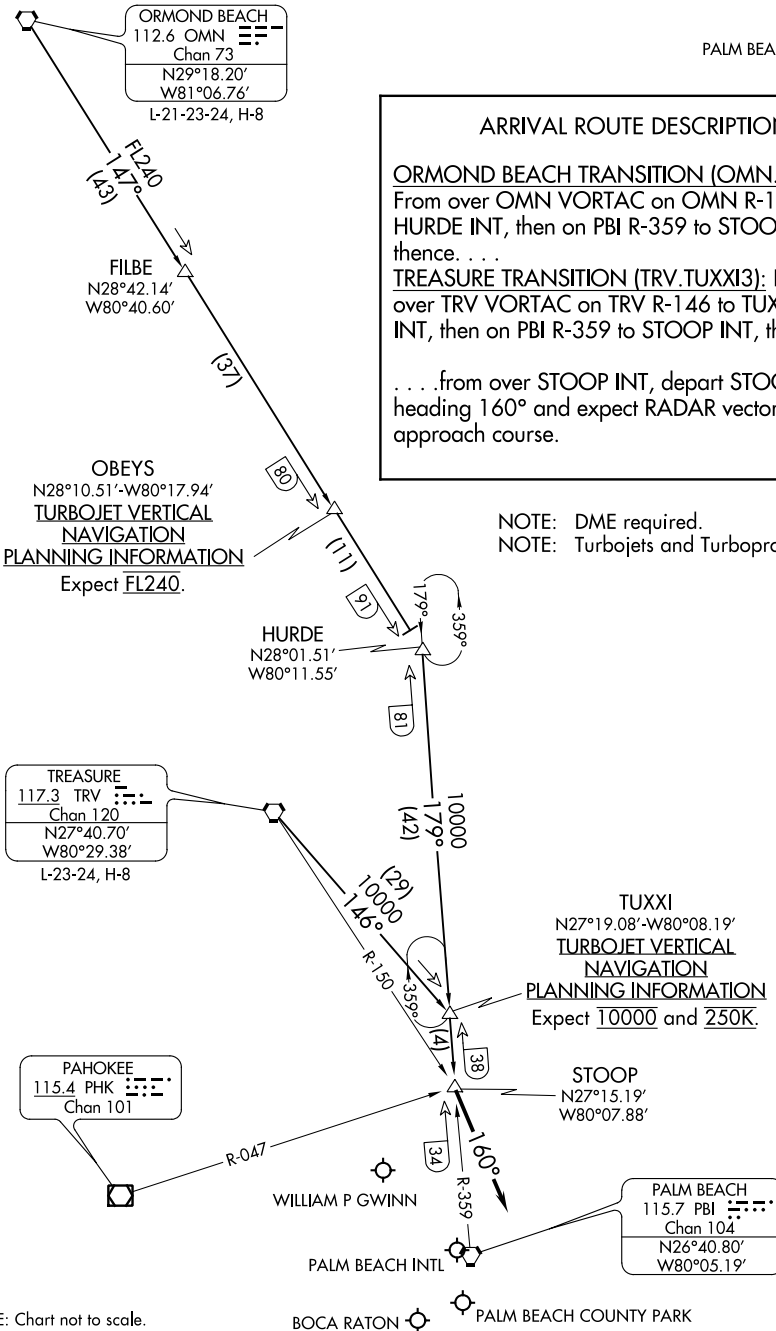

TUXXI THREE ARRIVAL

WEST PALM BEACH, FLORIDA

PBI D-ATIS
123.75
PALM BEACH APP CON
128.3 317.4

ARRIVAL ROUTE DESCRIPTION

ORMOND BEACH TRANSITION (OMN.TUXXI3):
From over OMN VORTAC on OMN R-147 to HURDE INT, then on PBI R-359 to STOOP INT, thence. . . .

TREASURE TRANSITION (TRV.TUXXI3):
From over TRV VORTAC on TRV R-146 to TUXXI INT, then on PBI R-359 to STOOP INT, thence. . . .

. . . .from over STOOP INT, depart STOOP INT heading 160° and expect RADAR vectors to final approach course.

NOTE: DME required.
NOTE: Turbojets and Turboprops only.

SE-3, 25 MAR 2021 to 22 APR 2021

SE-3, 25 MAR 2021 to 22 APR 2021

TUXXI THREE ARRIVAL

WEST PALM BEACH, FLORIDA