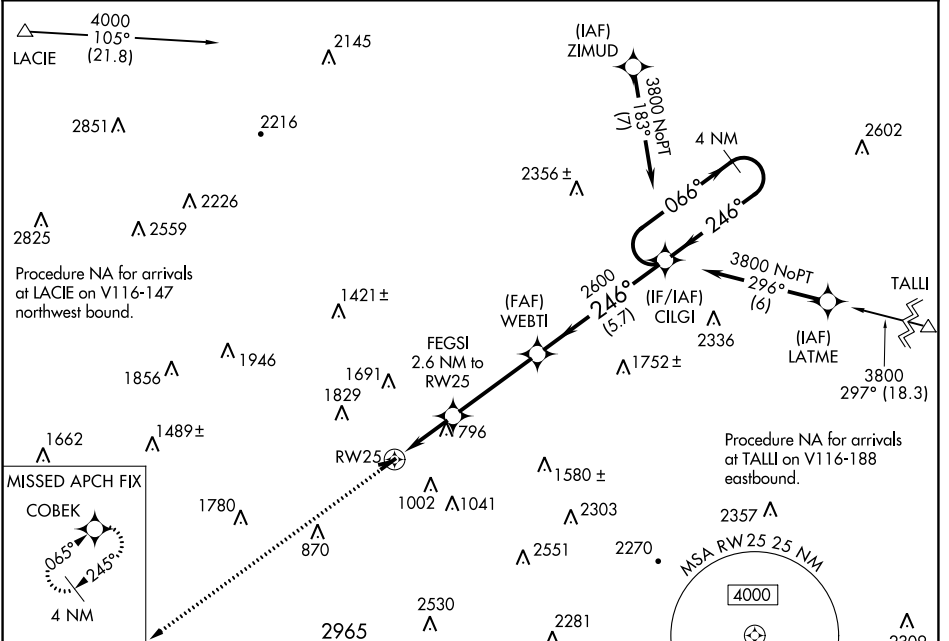

WAAS CH 45824 W25A	APP CRS 246°	Rwy Idg 3375 TDZE 543 Apt Elev 543
--	------------------------	---

RNAV (GPS) RWY 25

WILKES-BARRE WYOMING VALLEY (WBW)

RNP APCH.

∇ Circling NA to Rwys 9 and 27. Rwy 25 helicopter visibility reduction below ¼ SM NA.
▲ Baro-VNAV NA. Use Wilkes-Barre/Scranton altimeter setting. Circling Rwy 7 NA at night.
▲ NA Circling NA NW of Rwy 7-25.

MISSED APPROACH:
 Climb to 3700 direct
 COBEK and hold.

AVP ASOS 111.6	WILKES-BARRE APP CON 126.3 256.7	UNICOM 122.8 (CTAF)
--------------------------	--	-------------------------------

ELEV 543	TDZE 543
-----------------	-----------------

CATEGORY	A	B	C	D
LPV DA	1063-1½	520 (600-1½)		NA
LNAV/VNAV DA	1184-2¼	641 (700-2¼)		NA
LNAV MDA	1240-1	697 (700-1)		NA
CIRCLING	1280-1 737 (800-1)	1380-1¼ 837 (900-1¼)		NA

NE-4, 25 MAR 2021 to 22 APR 2021

NE-4, 25 MAR 2021 to 22 APR 2021