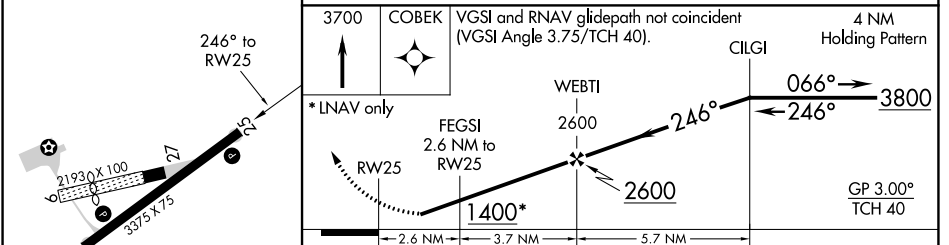

WAAS CH 45824 W25A	APP CRS 246°	Rwy Idg 3375 TDZE 543 Apt Elev 543
--	------------------------	---

RNAV (GPS) RWY 25

WILKES-BARRE WYOMING VALLEY (WBW)

RNP APCH.

∇ Circling NA to Rwys 9 and 27. Rwy 25 helicopter visibility reduction below ¼ SM NA.
▲ Baro-VNAV NA. Use Wilkes-Barre/Scranton altimeter setting. Circling Rwy 7 NA at night.
▲ NA Circling NA NW of Rwy 7-25.

MISSED APPROACH:
 Climb to 3700 direct
 COBEK and hold.

AVP ASOS 111.6	WILKES-BARRE APP CON 126.3 256.7	UNICOM 122.8 (CTAF)
--------------------------	--	-------------------------------

ELEV 543	TDZE 543
-----------------	-----------------