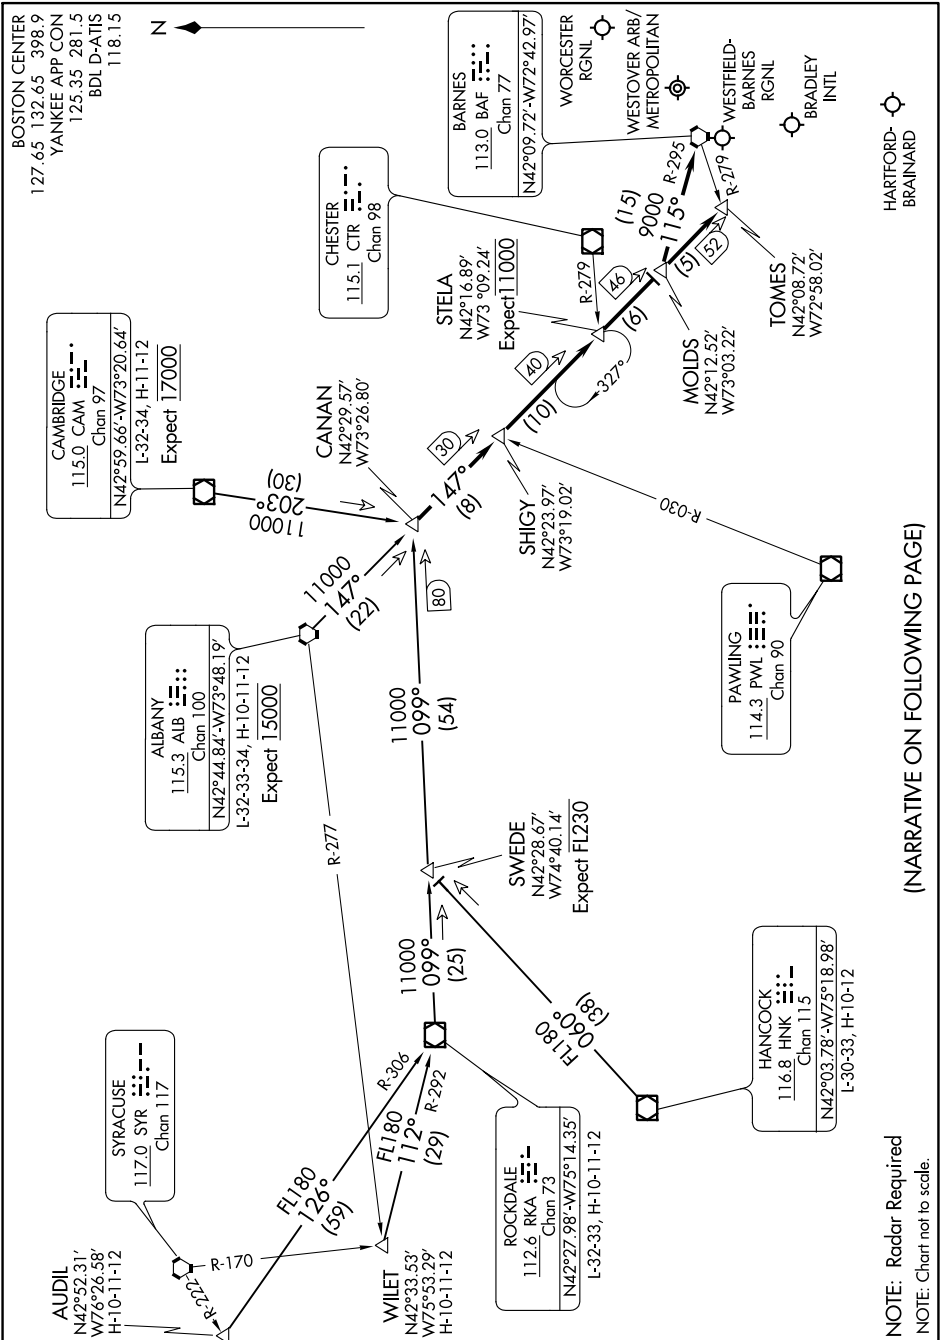

STELA ONE ARRIVAL

WINDSOR LOCKS, CONNECTICUT

NE-1, 25 MAR 2021 to 22 APR 2021

(NARRATIVE ON FOLLOWING PAGE)

NE-1, 25 MAR 2021 to 22 APR 2021

STELA ONE ARRIVAL

(STELA.STELA1) 31MAY12

WINDSOR LOCKS, CONNECTICUT

NOTE: Radar Required
NOTE: Chart not to scale.