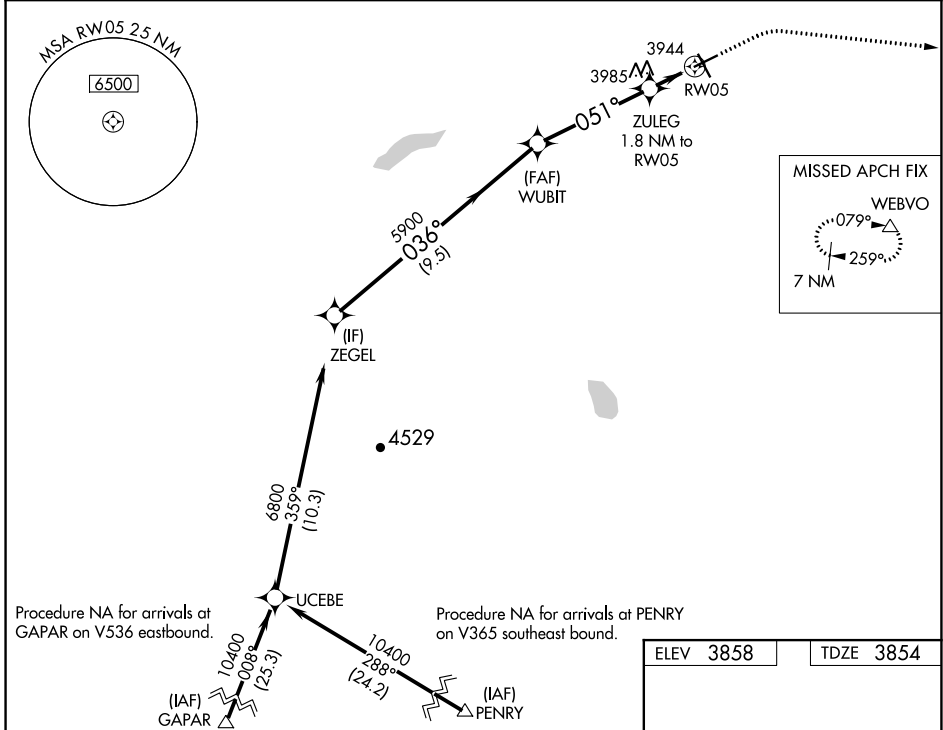

WAAS CH 86737 W05A	APP CRS 051°	Rwy Idg TDZE Apt Elev	5300 3854 3858
--	------------------------	-----------------------------	---

RNAV (GPS) RWY 5

CUT BANK INTL (CTB)

⚠ For uncompensated Baro-VNAV systems, LNAV/VNAV NA below -25°C (-13°F) or above 51°C (124°F). DME/DME RNP-0.3 NA.

MISSED APPROACH: Climb to 4500 then climbing right turn to 11000 direct WEBVO and hold.

ASOS 119.025	SALT LAKE CITY CENTER 133.4 285.4	UNICOM 123.0 (CTAF) 0
------------------------	---	---------------------------------

CATEGORY	A	B	C	D
LPV DA		4054-1	200 (200-1)	
LNAV/VNAV DA		4104-1	250 (300-1)	
LNAV MDA		4200-1	346 (400-1)	
C CIRCLING	4280-1 422 (500-1)	4320-1 462 (500-1)	4400-1½ 542 (600-1½)	4620-2½ 762 (800-2½)

NW-1, 25 MAR 2021 to 22 APR 2021

NW-1, 25 MAR 2021 to 22 APR 2021