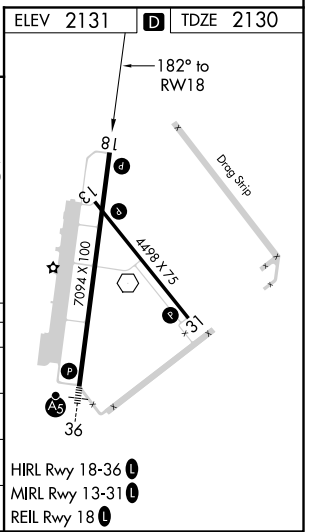

WAAS CH 86213 W18A	APP CRS 182°	Rwy Idg 7094 TDZE 2130 Apt Elev 2131
--	------------------------	---

RNAV (GPS) RWY 18

KEARNEY RGNL (E.A.R.)

RNP APCH.	MISSED APPROACH: Climb to 4700 direct BELON and hold.
<p>▼ For uncompensated Baro-VNAV systems, LNAV/VNAV NA below -23°C or above 54°C.</p> <p>▲</p>	

AWOS-3PT 123.875	MINNEAPOLIS CENTER 119.4 278.8	UNICOM 123.0 (CTAF) Ⓛ
----------------------------	--	--

Procedure NA for arrivals at YOZLE on V219 southwest bound.

CATEGORY	A	B	C	D
LPV DA		2330- ³ / ₄	200 (200- ³ / ₄)	
LNAV/VNAV DA		2393- ⁷ / ₈	263 (300- ⁷ / ₈)	
LNAV MDA	2680-1	550 (600-1)	2680-1 ⁵ / ₈	550 (600-1 ⁵ / ₈)
C CIRCLING	2680-1	549 (600-1)	2680-1 ⁵ / ₈	2840-2 ¹ / ₄ 709 (800-2 ¹ / ₄)

HIRL Rwy 18-36 **Ⓛ**
MIRL Rwy 13-31 **Ⓛ**
REIL Rwy 18 **Ⓛ**

NC-2, 25 MAR 2021 to 22 APR 2021

NC-2, 25 MAR 2021 to 22 APR 2021