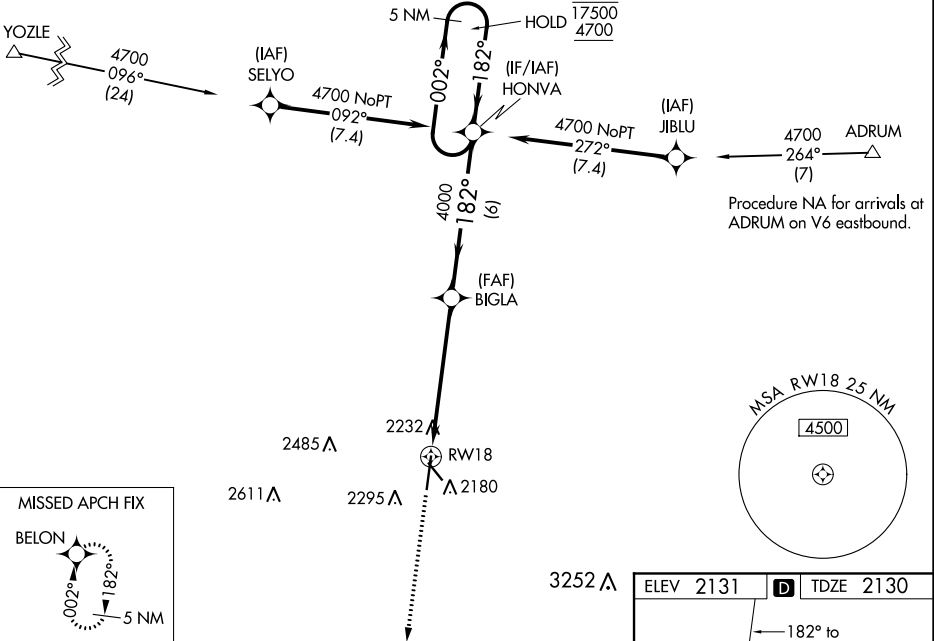

WAAS CH 86213 W18A	APP CRS 182°	Rwy Idg 7094 TDZE 2130 Apt Elev 2131
--	------------------------	---

RNAV (GPS) RWY 18

KEARNEY RGNL (E.A.R.)

RNP APCH.	MISSED APPROACH: Climb to 4700 direct BELON and hold.
<p>▼ For uncompensated Baro-VNAV systems, LNAV/VNAV NA below -23°C or above 54°C.</p> <p>▲</p>	

AWOS-3PT 123.875	MINNEAPOLIS CENTER 119.4 278.8	UNICOM 123.0 (CTAF) Ⓛ
----------------------------	--	--

Procedure NA for arrivals at YOZLE on V219 southwest bound.

CATEGORY	A	B	C	D
LPV DA		2330- ³ / ₄	200 (200- ³ / ₄)	
LNAV/VNAV DA		2393- ⁷ / ₈	263 (300- ⁷ / ₈)	
LNAV MDA	2680-1	550 (600-1)	2680-1 ⁵ / ₈	550 (600-1 ⁵ / ₈)
C CIRCLING	2680-1	549 (600-1)	2680-1 ⁵ / ₈	2840-2 ¹ / ₄ 709 (800-2 ¹ / ₄)

HIRL Rwy 18-36 **Ⓛ**
MIRL Rwy 13-31 **Ⓛ**
REIL Rwy 18 **Ⓛ**

NC-2, 25 MAR 2021 to 22 APR 2021

NC-2, 25 MAR 2021 to 22 APR 2021