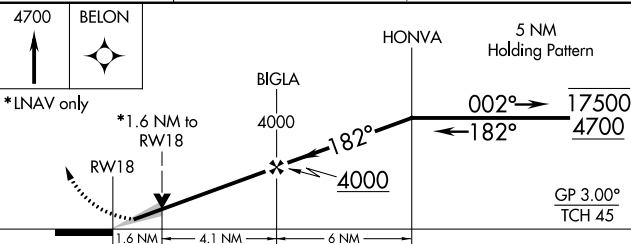

WAAS CH 86213 W18A	APP CRS 182°	Rwy Idg 7094 TDZE 2130 Apt Elev 2131
--	------------------------	---

RNAV (GPS) RWY 18

KEARNEY RGNL (E.A.R.)

RNP APCH.	MISSED APPROACH: Climb to 4700 direct BELON and hold.
<p>▼ For uncompensated Baro-VNAV systems, LNAV/VNAV NA below -23°C or above 54°C.</p> <p>▲</p>	

AWOS-3PT 123.875	MINNEAPOLIS CENTER 119.4 278.8	UNICOM 123.0 (CTAF) Ⓛ
----------------------------	--	--

Procedure NA for arrivals at YOZLE on V219 southwest bound.

CATEGORY	A	B	C	D
LPV DA		2330- ³ / ₄	200 (200- ³ / ₄)	
LNAV/VNAV DA		2393- ⁷ / ₈	263 (300- ⁷ / ₈)	
LNAV MDA	2680-1	550 (600-1)	2680-1 ⁵ / ₈	550 (600-1 ⁵ / ₈)
C CIRCLING	2680-1	549 (600-1)	2680-1 ⁵ / ₈	2840-2 ¹ / ₄ 709 (800-2 ¹ / ₄)