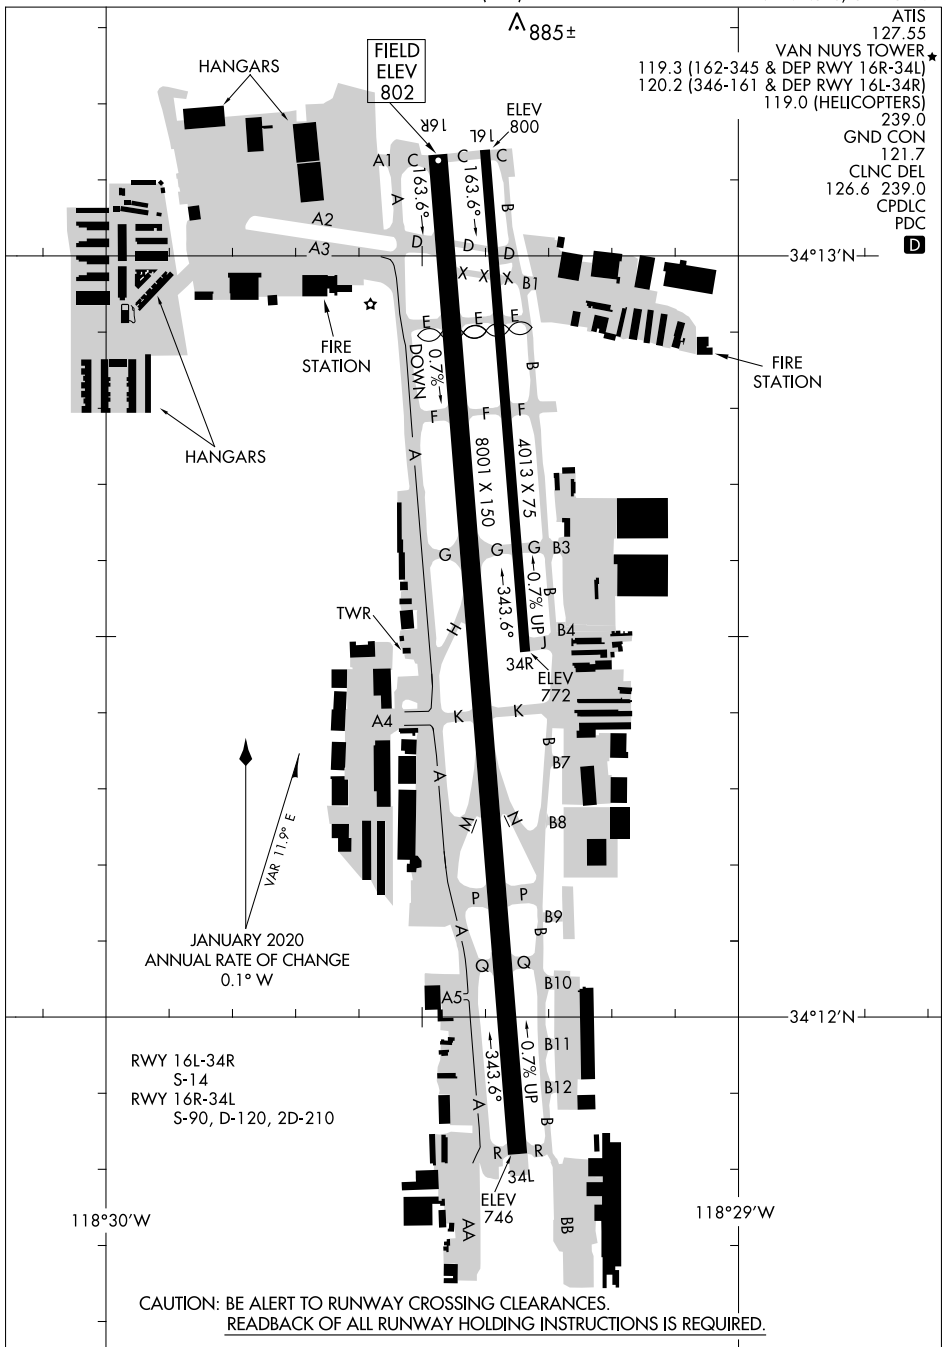

AIRPORT DIAGRAM

AL-552 (FAA)

VAN NUYS (VNY)
VAN NUYS, CALIFORNIA

SW-3, 25 MAR 2021 to 22 APR 2021

SW-3, 25 MAR 2021 to 22 APR 2021

CAUTION: BE ALERT TO RUNWAY CROSSING CLEARANCES.
READBACK OF ALL RUNWAY HOLDING INSTRUCTIONS IS REQUIRED.

AIRPORT DIAGRAM

VAN NUYS, CALIFORNIA
VAN NUYS (VNY)