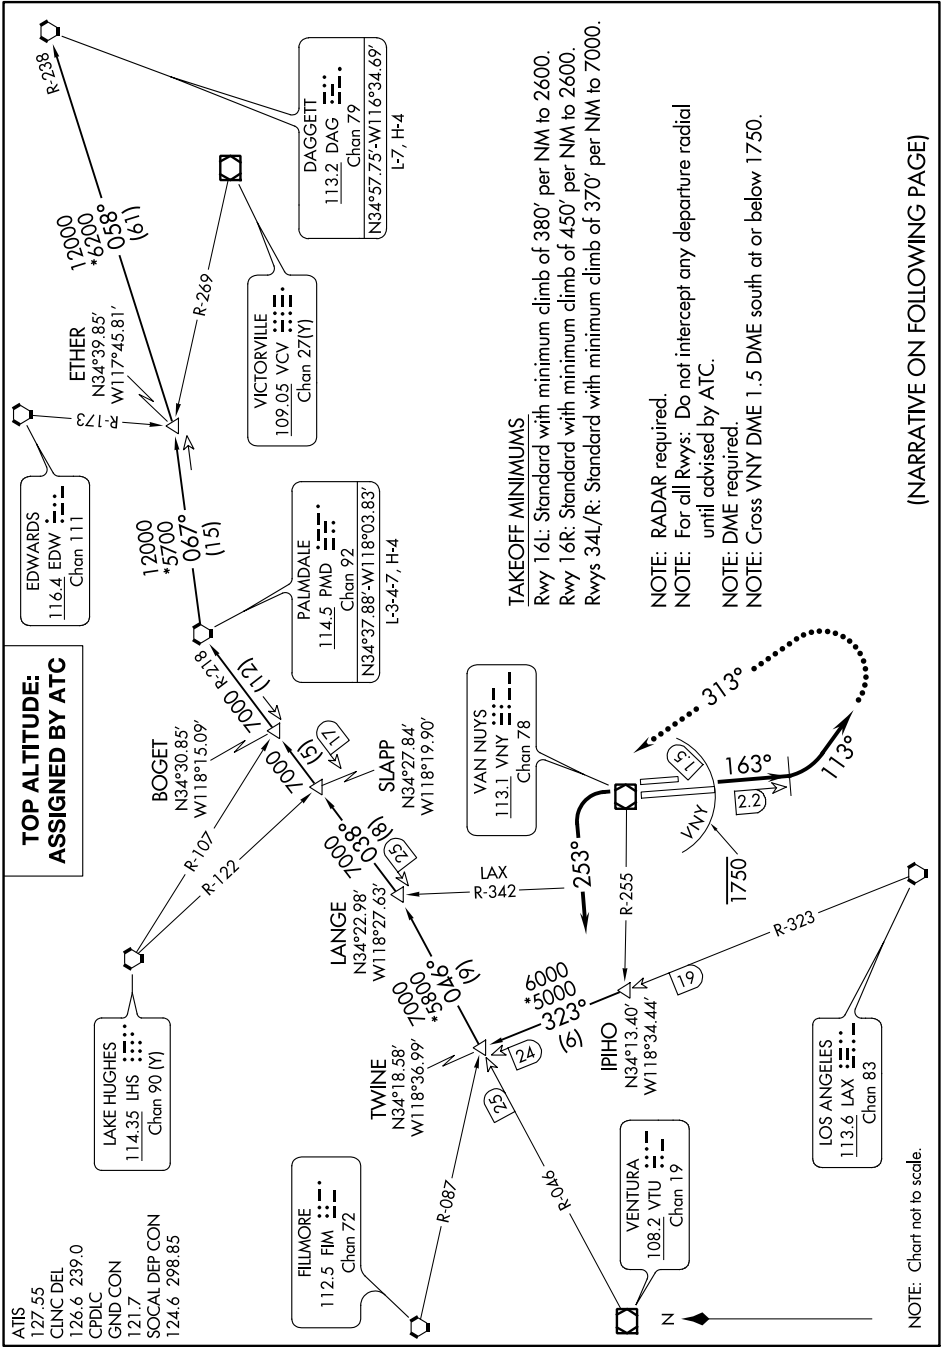

NEWHALL ONE DEPARTURE

AL-552 (FAA)

VAN NUYS (VNY)
VAN NUYS, CALIFORNIA

SW-3, 25 MAR 2021 to 22 APR 2021

(NARRATIVE ON FOLLOWING PAGE)

SW-3, 25 MAR 2021 to 22 APR 2021

NEWHALL ONE DEPARTURE

VAN NUYS, CALIFORNIA
VAN NUYS (VNY)

NOTE: Chart not to scale.