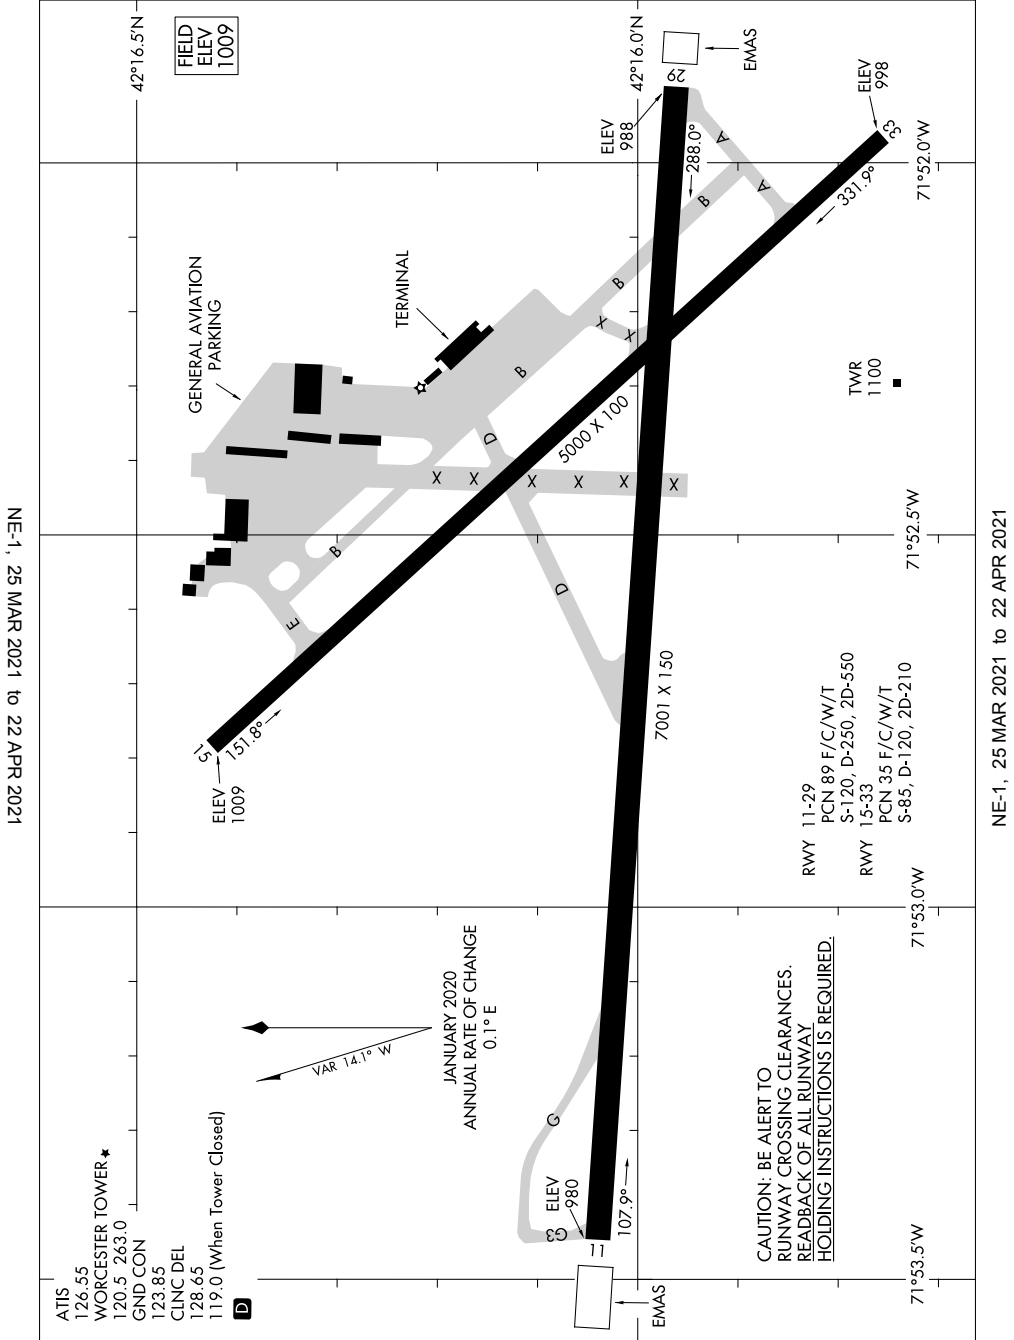

# AIRPORT DIAGRAM

AL-652 (FAA)

WORCESTER RGNL (ORH)  
WORCESTER, MASSACHUSETTS

NE-1, 25 MAR 2021 to 22 APR 2021

NE-1, 25 MAR 2021 to 22 APR 2021

# AIRPORT DIAGRAM

WORCESTER, MASSACHUSETTS  
WORCESTER RGNL (ORH)