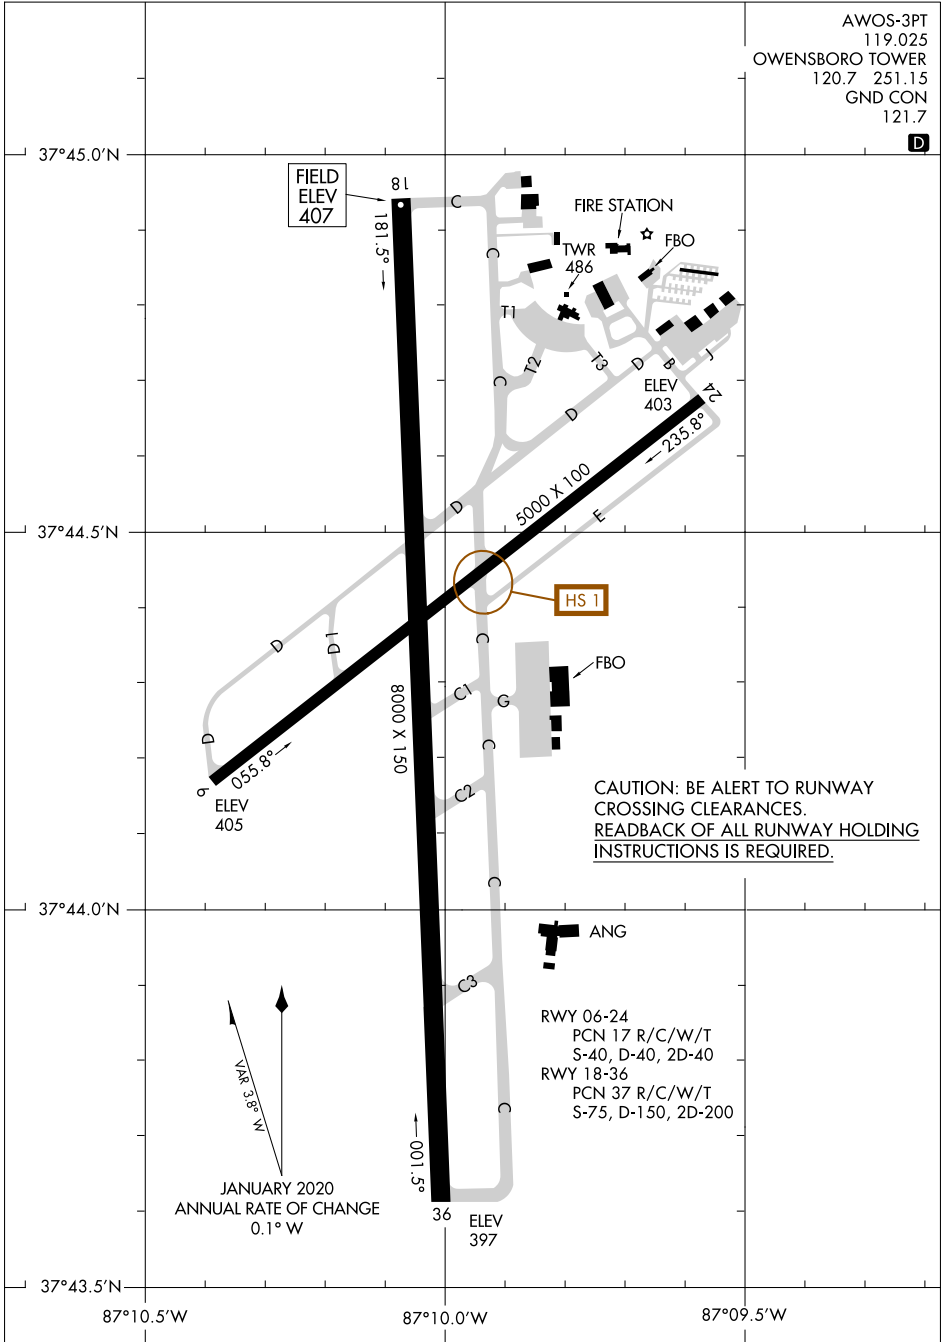

AIRPORT DIAGRAM

OWENSBORO-DAVISS COUNTY RGNL (OWB)
AL-707 (FAA) OWENSBORO, KENTUCKY

AWOS-3PT
119.025
OWENSBORO TOWER
120.7 251.15
GND CON
121.7

D

SE-1, 25 MAR 2021 to 22 APR 2021

SE-1, 25 MAR 2021 to 22 APR 2021

AIRPORT DIAGRAM

OWENSBORO, KENTUCKY
OWENSBORO-DAVISS COUNTY RGNL (OWB)