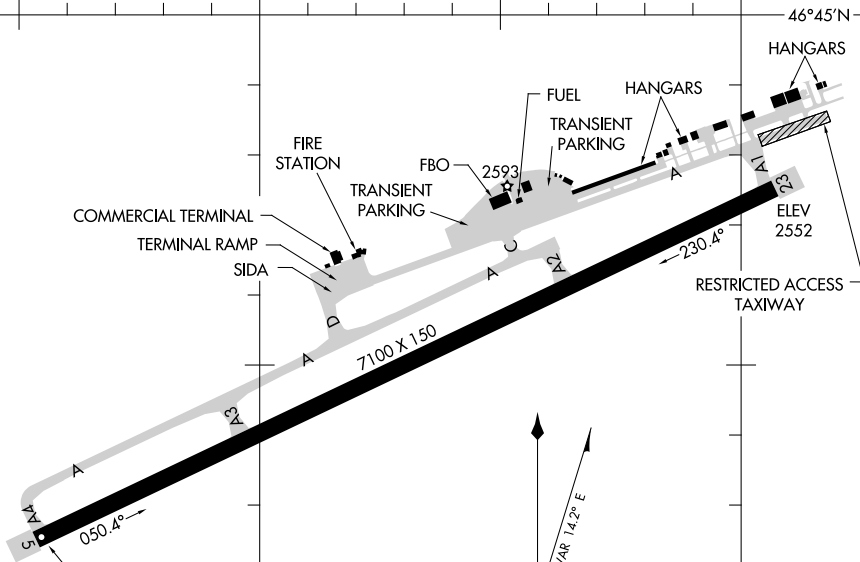

ASOS  
 135.675  
 CTAF/UNICOM  
 122.8

**D**

117°07'W

117°06'W

NW-1, 25 MAR 2021 to 22 APR 2021

NW-1, 25 MAR 2021 to 22 APR 2021

FIELD  
 ELEV  
 2567

JANUARY 2020  
 ANNUAL RATE OF CHANGE  
 0.1° W

RWY 05-23  
 PCN 68 F/C/X/T  
 S-120, D-239, 2D-385

46°44'N