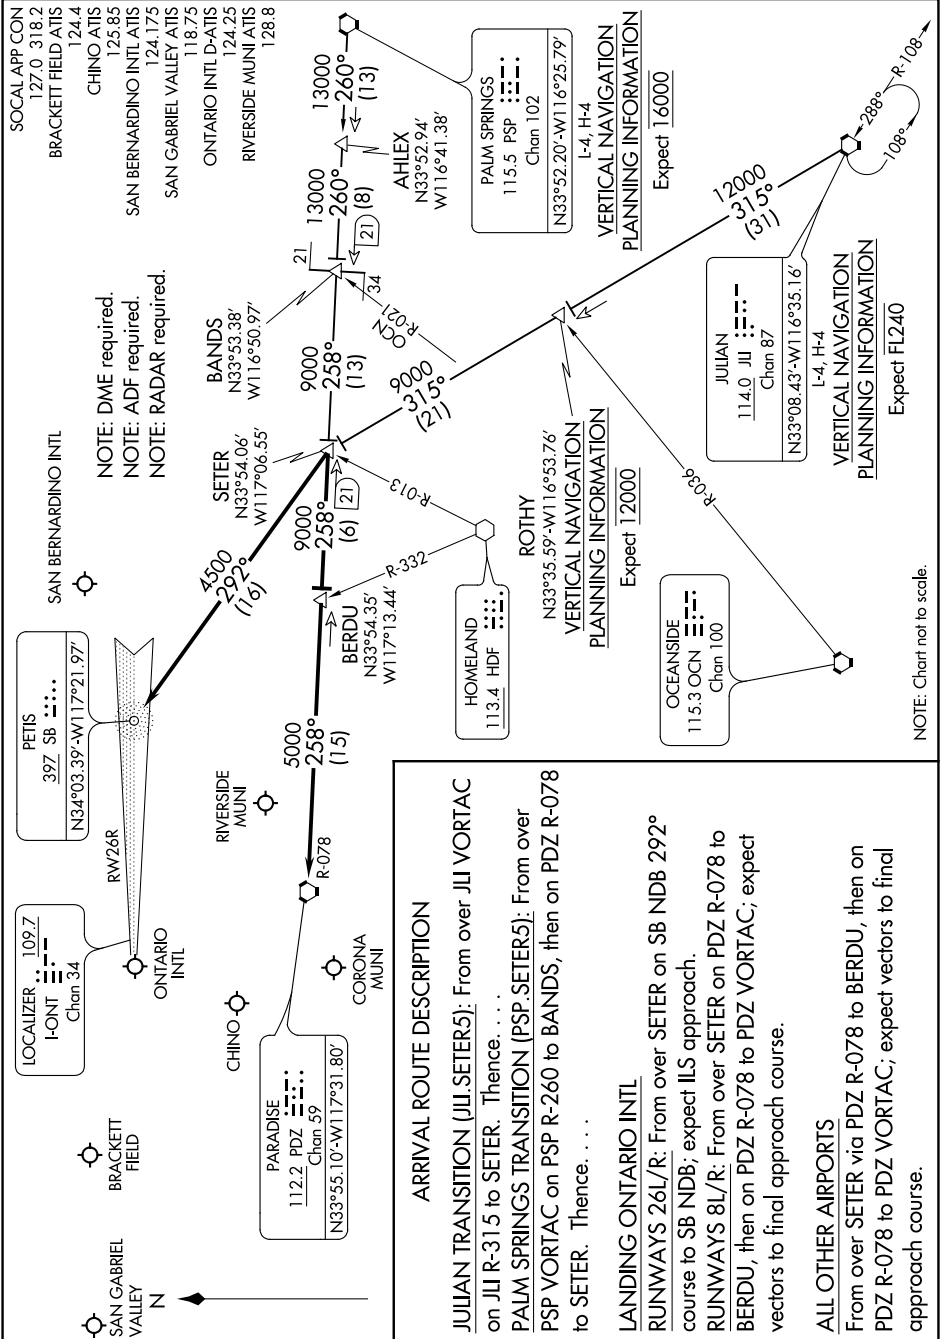

SETER FIVE ARRIVAL

AL-965 (FAA)

ONTARIO, CALIFORNIA

SW-3, 25 MAR 2021 to 22 APR 2021

ARRIVAL ROUTE DESCRIPTION

JULIAN TRANSITION (JLI.SETER5): From over JLI VORTAC on JLI R-315 to SETER. Thence, . . .

PALM SPRINGS TRANSITION (PSP.SETER5): From over PSP VORTAC on PSP R-260 to BANDS, then on PDZ R-078 to SETER. Thence, . . .

LANDING ONTARIO INTL

RUNWAYS 26L/R: From over SETER on SB NDB 292° course to SB NDB; expect ILS approach.

RUNWAYS 8L/R: From over SETER on PDZ R-078 to BERDU, then on PDZ R-078 to PDZ VORTAC; expect vectors to final approach course.

ALL OTHER AIRPORTS

From over SETER via PDZ R-078 to BERDU, then on PDZ R-078 to PDZ VORTAC; expect vectors to final approach course.

SETER FIVE ARRIVAL

ONTARIO, CALIFORNIA

SW-3, 25 MAR 2021 to 22 APR 2021

NOTE: Chart not to scale.