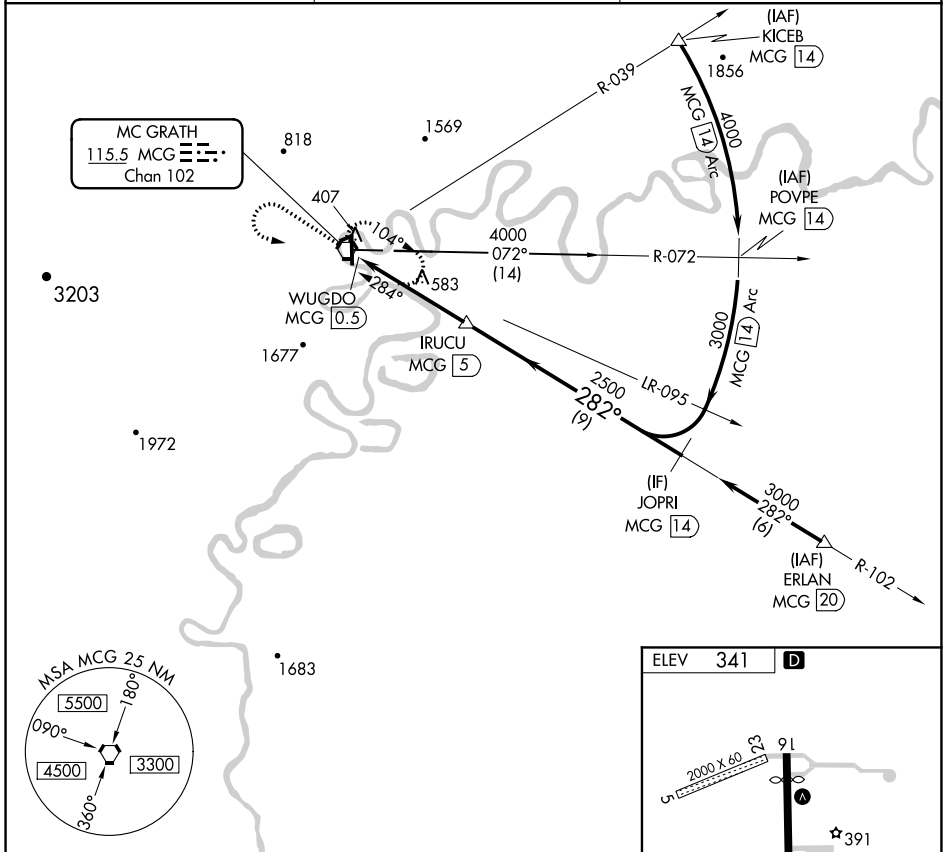

VORTAC MCG <b>115.5</b> Chan <b>102</b>	APP CRS <b>282°</b>	Rwy Idg TDZE Apt Elev	<b>N/A</b> <b>N/A</b> <b>341</b>
---	------------------------	-----------------------------	--

**VOR/DME-C**  
MC GRATH (MCG)(PAMC)

**MISSED APPROACH:** Climb to 2200 then climbing left turn to 4000 direct MCG VORTAC and hold, continue climb-in-hold to 4000.

ASOS <b>135.65</b>	ANCHORAGE CENTER <b>128.1 353.8</b>	MCGRATH RADIO <b>123.6</b> (CTAF) <b>1</b>
-----------------------	--	---

CATEGORY	A	B	C	D
CIRCLING	1060-1	719 (800-1)	1060-2 719 (800-2)	1180-2¾ 839 (900-2¾)

AK, 25 FEB 2021 to 22 APR 2021

AK, 25 FEB 2021 to 22 APR 2021