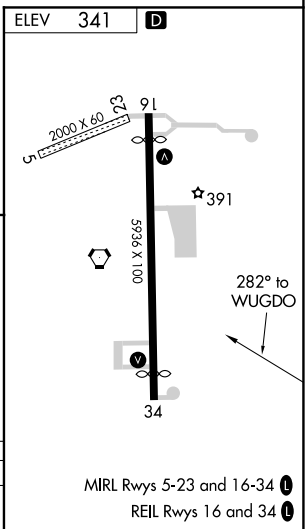

VORTAC MCG <b>115.5</b> Chan <b>102</b>	APP CRS <b>282°</b>	Rwy Idg TDZE Apt Elev	<b>N/A</b> <b>N/A</b> <b>341</b>
---	------------------------	-----------------------------	--

**VOR/DME-C**  
MC GRATH (MCG)(PAMC)

**MISSED APPROACH:** Climb to 2200 then climbing left turn to 4000 direct MCG VORTAC and hold, continue climb-in-hold to 4000.

ASOS <b>135.65</b>	ANCHORAGE CENTER <b>128.1 353.8</b>	MCGRATH RADIO <b>123.6</b> (CTAF) <b>1</b>
-----------------------	--	---

CATEGORY	A	B	C	D
CIRCLING	1060-1	719 (800-1)	1060-2 719 (800-2)	1180-2¾ 839 (900-2¾)

AK, 25 FEB 2021 to 22 APR 2021

AK, 25 FEB 2021 to 22 APR 2021