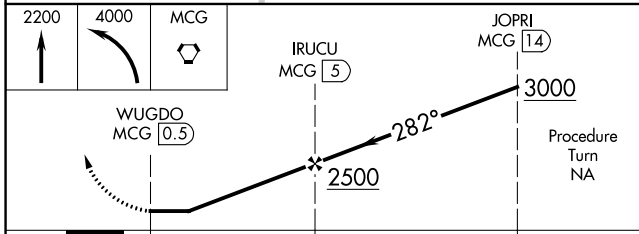

VORTAC MCG <b>115.5</b> Chan <b>102</b>	APP CRS <b>282°</b>	Rwy Idg TDZE Apt Elev	<b>N/A</b> <b>N/A</b> <b>341</b>
---	------------------------	-----------------------------	--

**VOR/DME-C**  
MC GRATH (MCG)(PAMC)

**MISSED APPROACH:** Climb to 2200 then climbing left turn to 4000 direct MCG VORTAC and hold, continue climb-in-hold to 4000.

ASOS <b>135.65</b>	ANCHORAGE CENTER <b>128.1 353.8</b>	MCGRATH RADIO <b>123.6</b> (CTAF) <b>1</b>
-----------------------	--	---