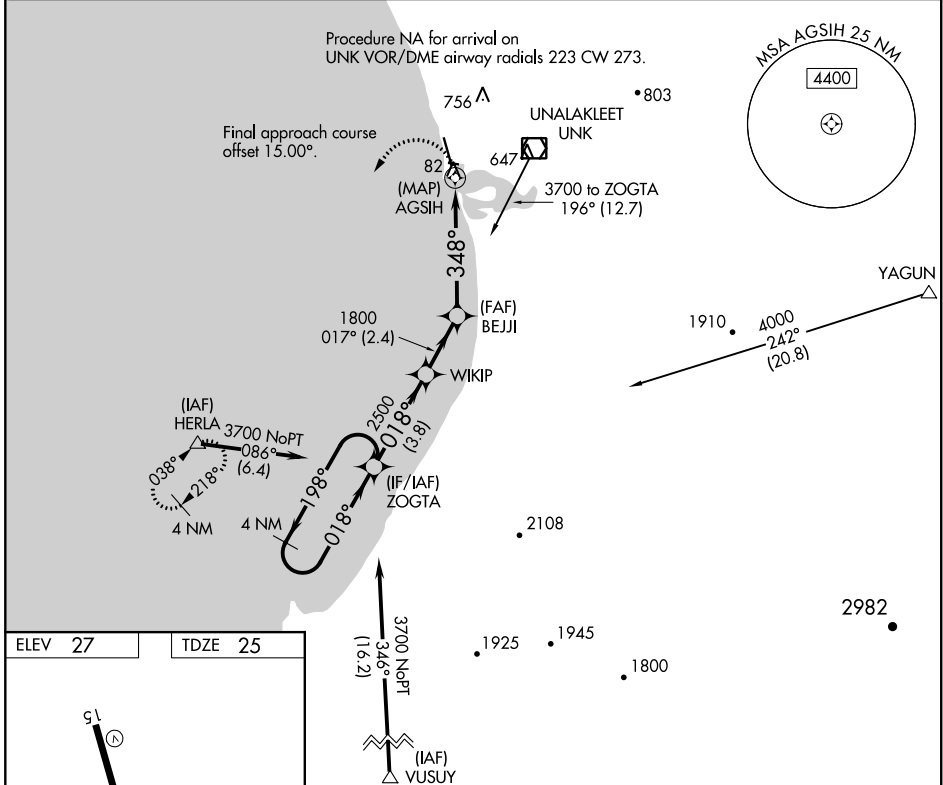

RNAV (GPS) RWY 33

UNALAKLEET (UNK)(PAUN)

APP CRS 348°	Rwy Idg TDZE Apt Elev	5900 25 27
------------------------	-----------------------------	---------------------------------------

⚠ Circling NA east of Rwy 15-33. Circling Rwy 9 NA at night.
⚠ Rwy 33 helicopter visibility reduction below 3/4 SM NA.
❄ -39°C
⚠ DME/DME RNP-0.3 NA.

MISSED APPROACH:
 Climbing left turn to 3700
 direct HERLA and hold,
 continue climb-in-hold to 3700.

AWOS-3P 132.25	ANCHORAGE CENTER 135.7 335.5	NOME RADIO 122.3	CTAF 123.0
--------------------------	--	----------------------------	----------------------

CATEGORY	A	B	C	D
LNAV MDA	600-1	575 (600-1)	600-1 1/2	575 (600-1 1/2)
C CIRCLING	600-1 573 (600-1)	700-1 673 (700-1)	700-2 673 (700-2)	860-2 3/4 833 (900-2 3/4)

AK, 25 FEB 2021 to 22 APR 2021

AK, 25 FEB 2021 to 22 APR 2021