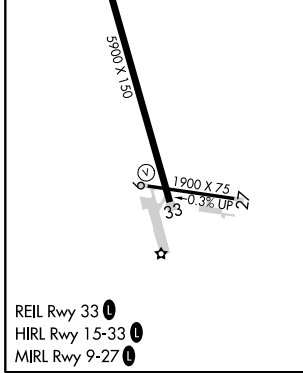

RNAV (GPS) RWY 33

UNALAKLEET (UNK)(PAUN)

APP CRS 348°	Rwy Idg TDZE Apt Elev	5900 25 27
------------------------	-----------------------------	---------------------------------------

⚠ Circling NA east of Rwy 15-33. Circling Rwy 9 NA at night.
⚠ Rwy 33 helicopter visibility reduction below 3/4 SM NA.
❄ -39°C
⚠ DME/DME RNP-0.3 NA.

MISSED APPROACH:
 Climbing left turn to 3700
 direct HERLA and hold,
 continue climb-in-hold to 3700.

AWOS-3P 132.25	ANCHORAGE CENTER 135.7 335.5	NOME RADIO 122.3	CTAF 123.0
--------------------------	--	----------------------------	----------------------