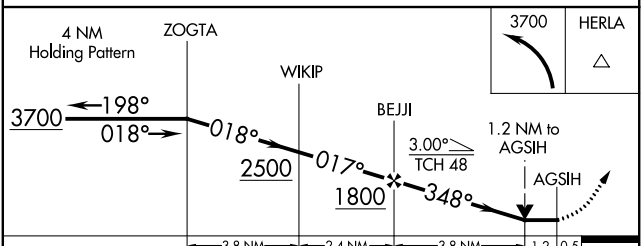

RNAV (GPS) RWY 33

UNALAKLEET (UNK)(PAUN)

APP CRS 348°	Rwy Idg TDZE Apt Elev	5900 25 27
------------------------	-----------------------------	---------------------------------------

⚠ Circling NA east of Rwy 15-33. Circling Rwy 9 NA at night.
⚠ Rwy 33 helicopter visibility reduction below 3/4 SM NA.
❄ -39°C
⚠ DME/DME RNP-0.3 NA.

MISSED APPROACH:
 Climbing left turn to 3700
 direct HERLA and hold,
 continue climb-in-hold to 3700.

AWOS-3P 132.25	ANCHORAGE CENTER 135.7 335.5	NOME RADIO 122.3	CTAF 123.0
--------------------------	--	----------------------------	----------------------