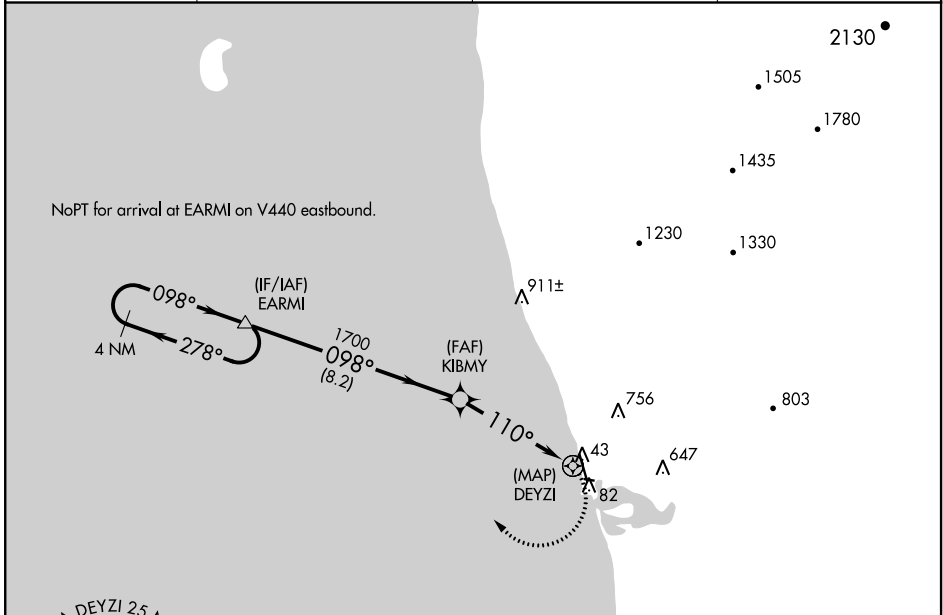

# RNAV (GPS)-A

UNALAKLEET (UNK)(PAUN)

APP CRS <b>110°</b>	Rwy Idg TDZE Apt Elev	<b>N/A</b> <b>N/A</b> <b>27</b>
------------------------	-----------------------------	---------------------------------------

**⚠** Circling to Rwy 9 NA at night.  
**⚠** Circling NA east of Rwy 15-33.  
**❄** -39°C  
 DME/DME RNP-0.3 NA.

MISSED APPROACH: Climbing right turn to 3000 direct EARMI and hold.

AWOS-3P <b>132.25</b>	ANCHORAGE CENTER <b>135.7 335.5</b>	NOME RADIO <b>122.3</b>	CTAF <b>123.0</b>
--------------------------	--	----------------------------	----------------------