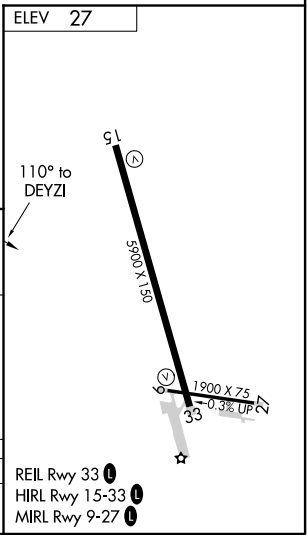

# RNAV (GPS)-A

UNALAKLEET (UNK)(PAUN)

APP CRS <b>110°</b>	Rwy Idg TDZE Apt Elev	<b>N/A</b> <b>N/A</b> <b>27</b>
------------------------	-----------------------------	---------------------------------------

**⚠** Circling to Rwy 9 NA at night.  
**⚠** Circling NA east of Rwy 15-33.  
**❄** -39°C  
 DME/DME RNP-0.3 NA.

MISSED APPROACH: Climbing right turn to 3000 direct EARMI and hold.

AWOS-3P <b>132.25</b>	ANCHORAGE CENTER <b>135.7 335.5</b>	NOME RADIO <b>122.3</b>	CTAF <b>123.0</b>
--------------------------	--	----------------------------	----------------------

CATEGORY	A	B	C	D
<b>CIRCLING</b>	400-1 373 (400-1)	700-1 673 (700-1)	700-2 673 (700-2)	860-2¾ 833 (900-2¾)

REIL Rwy 33 **Ⓛ**  
 HIRL Rwy 15-33 **Ⓛ**  
 MIRL Rwy 9-27 **Ⓛ**

AK, 25 FEB 2021 to 22 APR 2021