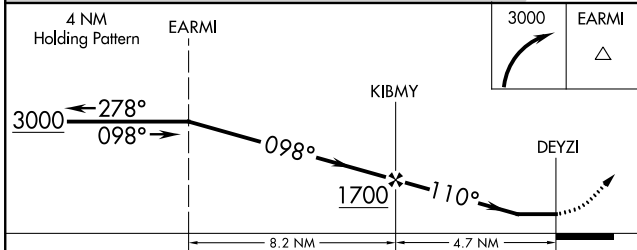

**⚠** Circling to Rwy 9 NA at night.  
**⚠** Circling NA east of Rwy 15-33.  
**❄** -39°C  
 DME/DME RNP-0.3 NA.

MISSED APPROACH: Climbing right turn to 3000 direct EARMI and hold.

AWOS-3P <b>132.25</b>	ANCHORAGE CENTER <b>135.7 335.5</b>	NOME RADIO <b>122.3</b>	CTAF <b>123.0</b>
--------------------------	--	----------------------------	----------------------