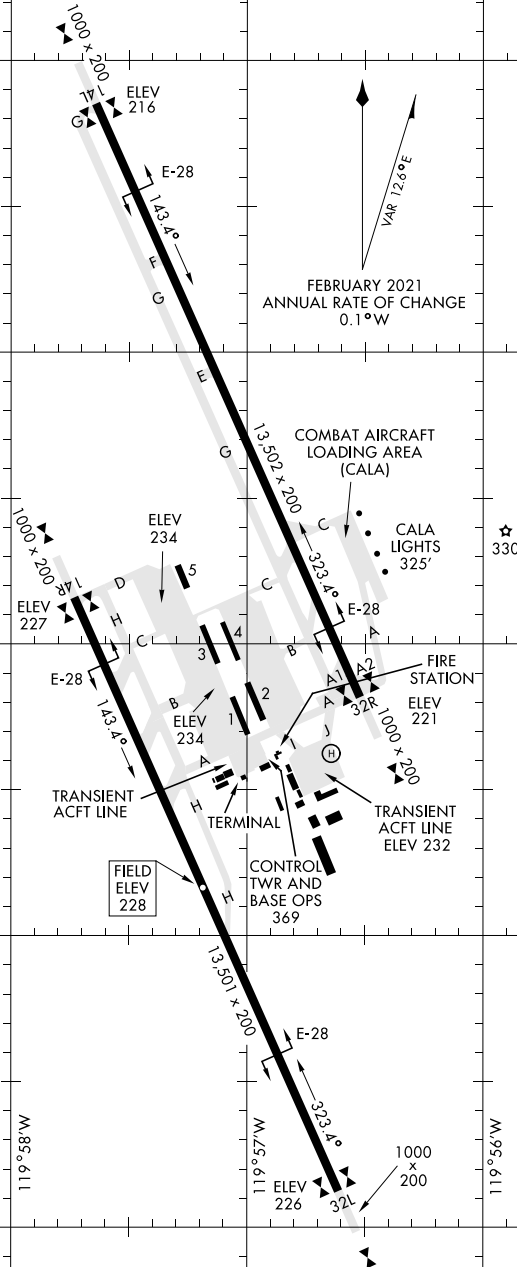

AIRPORT DIAGRAM

AL-5067 [USN]

LEMOORE NAS (REEVES FIELD) (KNLC)

LEMOORE, CALIFORNIA

ATIS ★
 121.575 327.15
 LEMOORE TOWER ★
 128.3 340.2 Rwy 14L, 32L
 128.3 360.2 (Rwy 14R, 32R)
 GND CON
 121.65 305.2
 CLNC DEL
 124.1 371.9

SW-2, 25 MAR 2021 to 22 APR 2021

SW-2, 25 MAR 2021 to 22 APR 2021

RWY 14L-32R
 PCN 51 R/C/W/T
 RWY 14R-32L
 PCN 56 R/C/W/T

AIRPORT DIAGRAM

LEMOORE, CALIFORNIA
LEMOORE NAS (REEVES FIELD) (KNLC)