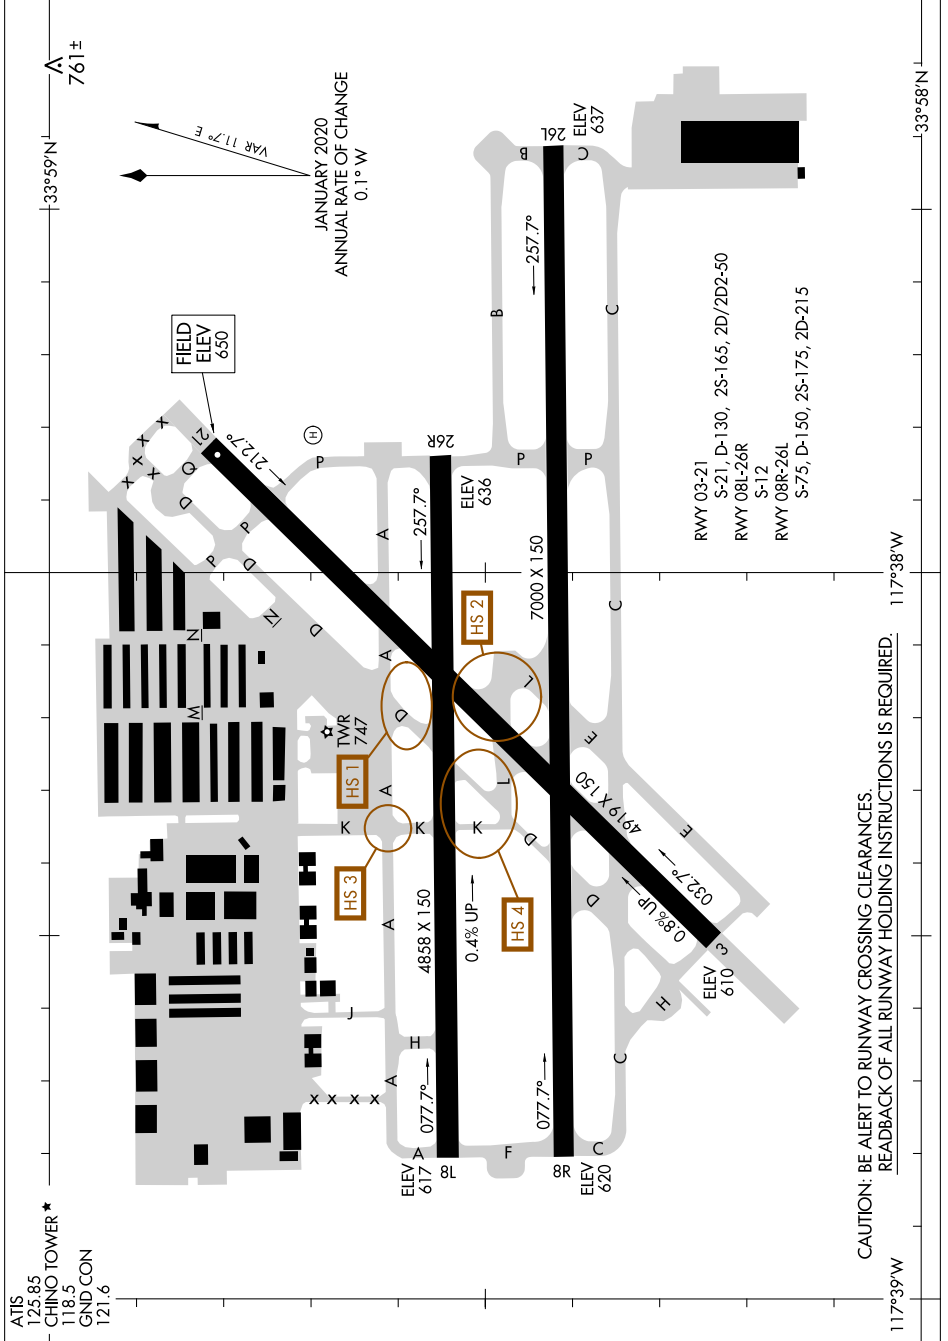

AIRPORT DIAGRAM

AL-5599 (FAA)

CHINO (CNO)
CHINO, CALIFORNIA

SW-3, 25 MAR 2021 to 22 APR 2021

CAUTION: BE ALERT TO RUNWAY CROSSING CLEARANCES.
READBACK OF ALL RUNWAY HOLDING INSTRUCTIONS IS REQUIRED.

117°39'W

117°38'W

33°58'N

AIRPORT DIAGRAM

CHINO, CALIFORNIA
CHINO (CNO)

SW-3, 25 MAR 2021 to 22 APR 2021