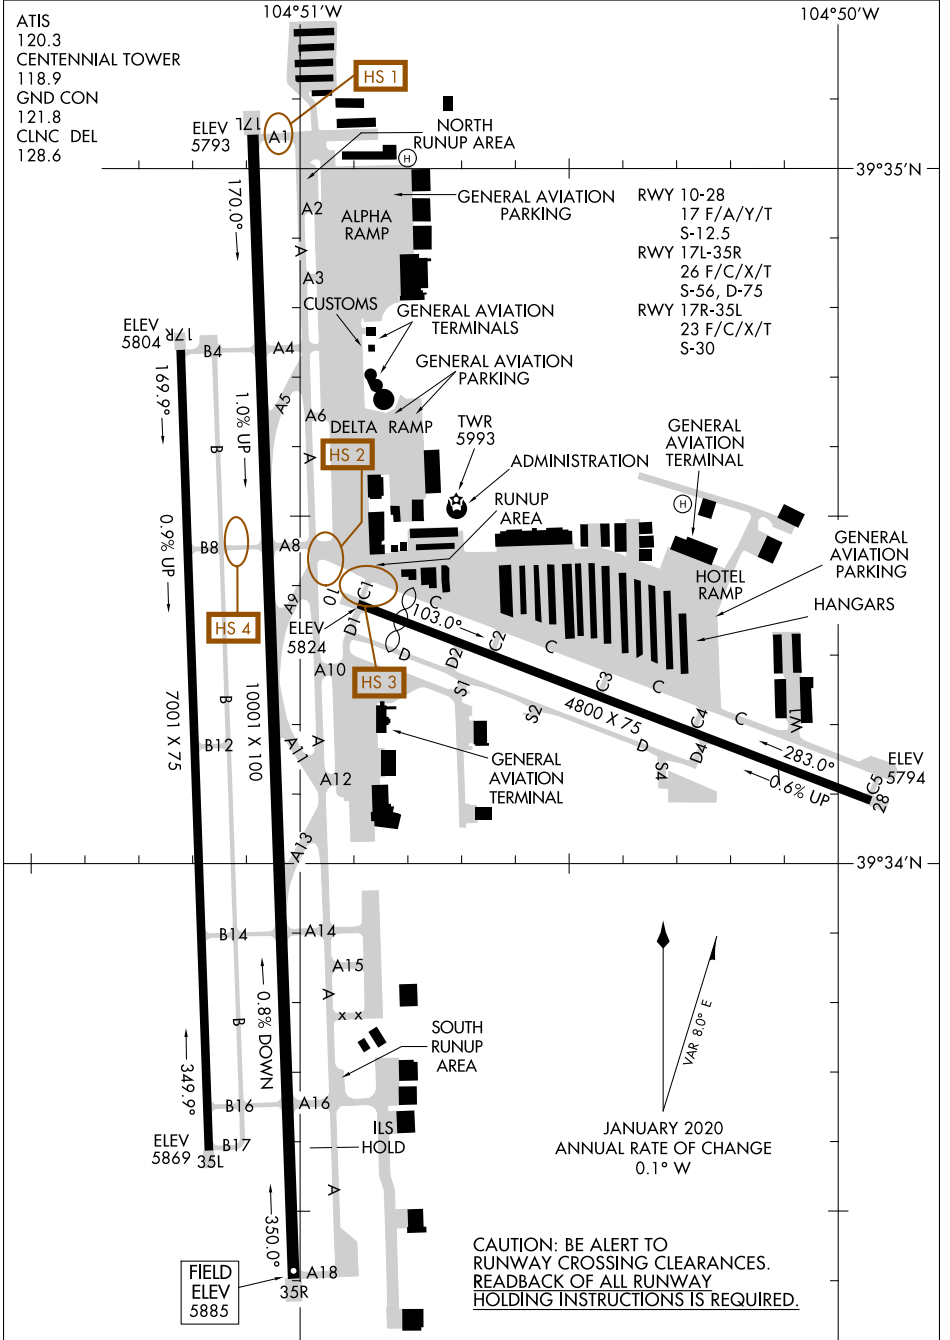

# AIRPORT DIAGRAM

AL-5715 (FAA)

CENTENNIAL (APA)  
DENVER, COLORADO

SW-1, 25 MAR 2021 to 22 APR 2021

SW-1, 25 MAR 2021 to 22 APR 2021

# AIRPORT DIAGRAM

DENVER, COLORADO  
CENTENNIAL (APA)