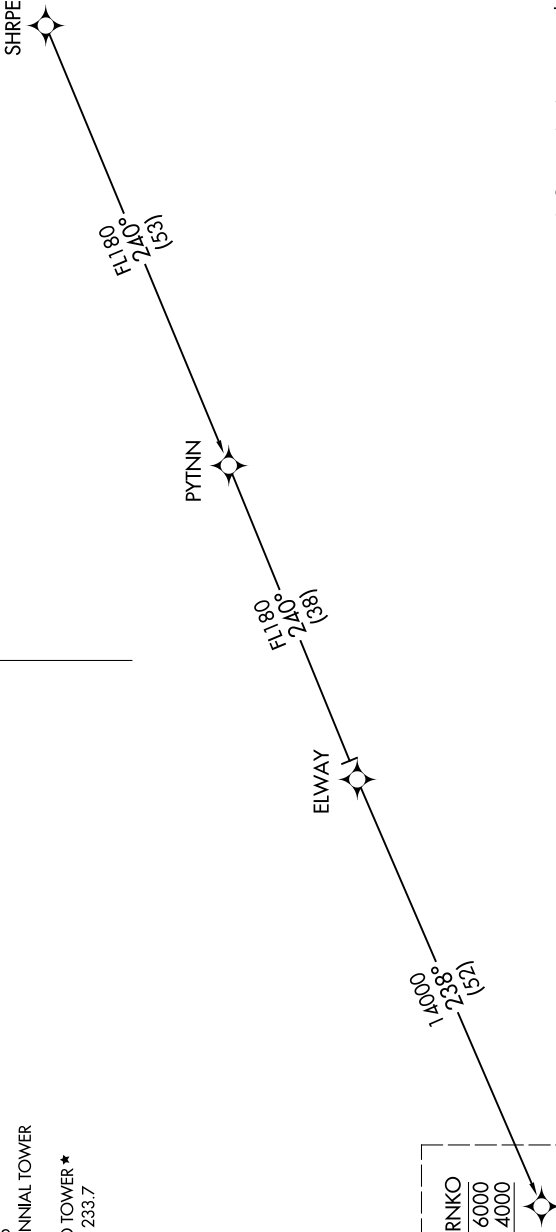

BRNKO TWO ARRIVAL (RNAV) Transition Routes

DENVER, COLORADO

SW-1, 25 MAR 2021 to 22 APR 2021

- DENVER APP CON
127.05 363.25
- APA ATIS
120.3
- BJC ATIS
126.25
- CENTENNIAL TOWER
118.9
- METRO TOWER *
118.6 233.7

BRNKO
16000
14000

See following page
for arrival routes

- NOTE: RADAR required.
- NOTE: RNAV 1.
- NOTE: GPS required.
- NOTE: Turboplet aircraft only.

NOTE: Chart not to scale.

SHRPE TRANSITION (SHRPE.BRNKO2)

(CONTINUED ON FOLLOWING PAGE)

SW-1, 25 MAR 2021 to 22 APR 2021

BRNKO TWO ARRIVAL (RNAV) Transition Routes

DENVER, COLORADO