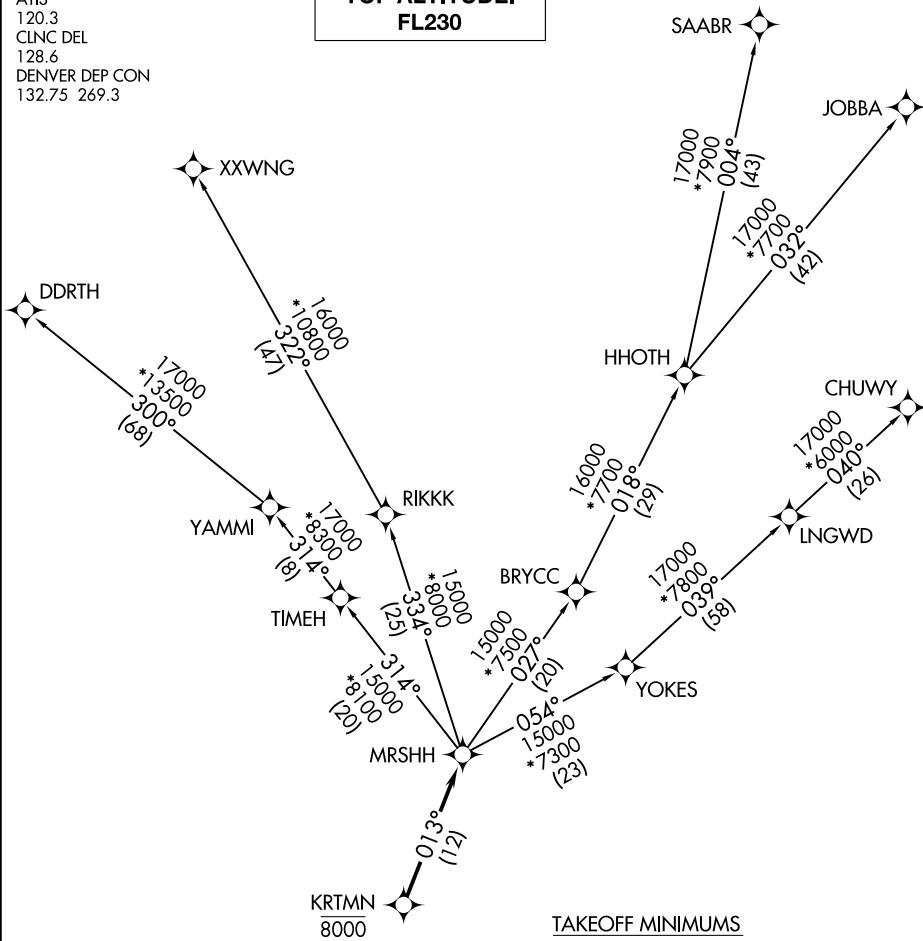

ATIS  
120.3  
CLNC DEL  
128.6  
DENVER DEP CON  
132.75 269.3

**TOP ALTITUDE:  
FL230**

SW-1, 25 MAR 2021 to 22 APR 2021

SW-1, 25 MAR 2021 to 22 APR 2021

NOTE: Chart not to scale.

(NARRATIVE ON FOLLOWING PAGE)