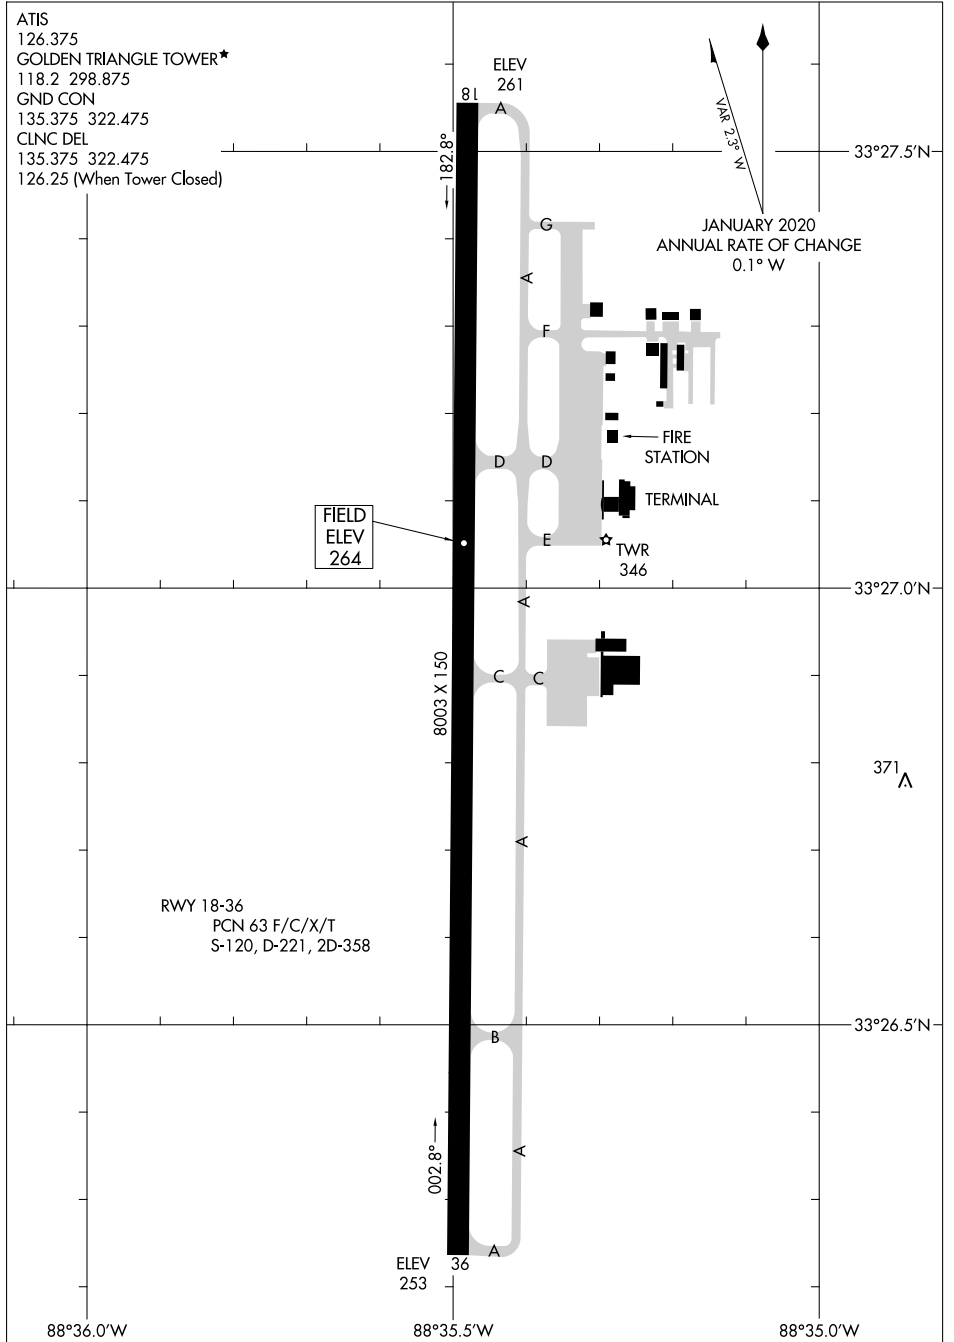

AIRPORT DIAGRAM

ATIS
 126.375
 GOLDEN TRIANGLE TOWER*
 118.2 298.875
 GND CON
 135.375 322.475
 CLNC DEL
 135.375 322.475
 126.25 (When Tower Closed)

SC-4, 25 MAR 2021 to 22 APR 2021

SC-4, 25 MAR 2021 to 22 APR 2021

AIRPORT DIAGRAM