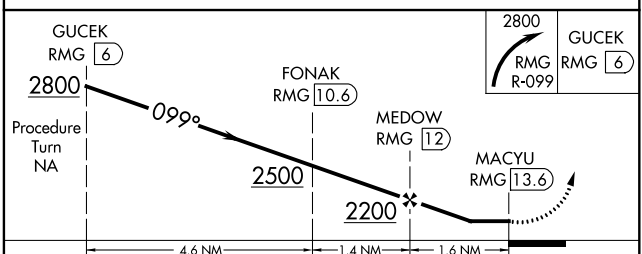

VORTAC RMG 115.4 Chan 101	APP CRS 099°	Rwy Idg TDZE Apt Elev	N/A N/A 759
---	------------------------	-----------------------------	--

VOR-A
CARTERSVILLE (VPC)

⚠ When local altimeter setting not received, use Richard B Russell Rgnl - J H Towers Field altimeter setting and increase all MDA 80 feet and Cat C and D visibility ¼ mile. DME required.

MISSED APPROACH: Climbing right turn to 2800 on RMG R-099 to GUCEK/6 DME and hold.

ASOS 120.525	ATLANTA APP CON 121.0 268.7	GCO 121.725	UNICOM 123.05 (CTAF) 0
------------------------	---------------------------------------	-----------------------	---

SE-4, 25 MAR 2021 to 22 APR 2021

SE-4, 25 MAR 2021 to 22 APR 2021

CATEGORY	A	B	C	D
CIRCLING	1560-1 801 (900-1)	1560-1¼ 801 (900-1¼)	1600-2½ 841 (900-2½)	1600-2¾ 841 (900-2¾)