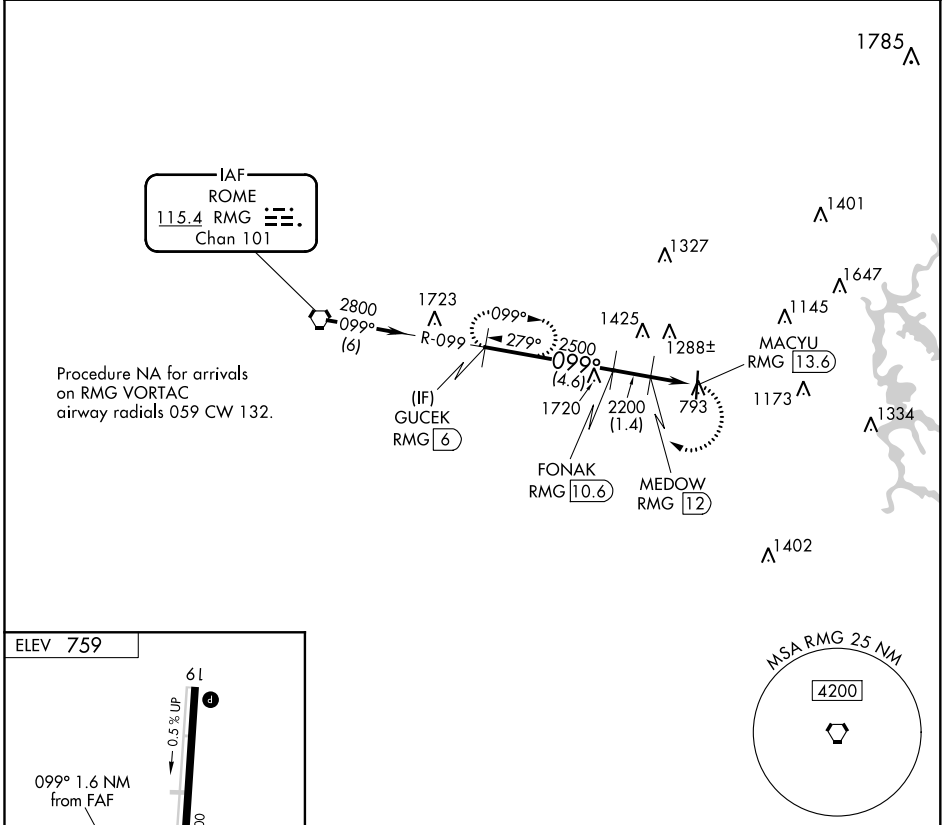

VORTAC RMG 115.4 Chan 101	APP CRS 099°	Rwy Idg TDZE Apt Elev	N/A N/A 759
---	------------------------	-----------------------------	--

VOR-A
CARTERSVILLE (VPC)

⚠ When local altimeter setting not received, use Richard B Russell Rgnl - J H Towers Field altimeter setting and increase all MDA 80 feet and Cat C and D visibility ¼ mile. DME required.

MISSED APPROACH: Climbing right turn to 2800 on RMG R-099 to GUCEK/6 DME and hold.

ASOS 120.525	ATLANTA APP CON 121.0 268.7	GCO 121.725	UNICOM 123.05 (CTAF) 0
------------------------	---------------------------------------	-----------------------	---

SE-4, 25 MAR 2021 to 22 APR 2021

SE-4, 25 MAR 2021 to 22 APR 2021

CATEGORY	A	B	C	D
CIRCLING	1560-1 801 (900-1)	1560-1¼ 801 (900-1¼)	1600-2½ 841 (900-2½)	1600-2¾ 841 (900-2¾)