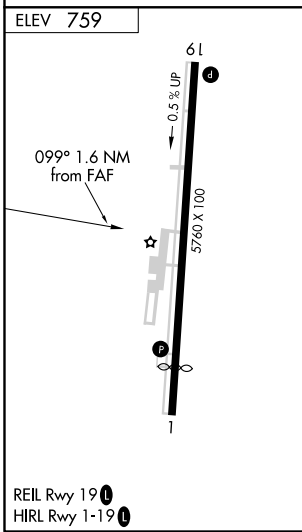

VORTAC RMG 115.4 Chan 101	APP CRS 099°	Rwy Idg TDZE Apt Elev	N/A N/A 759
---	------------------------	-----------------------------	--

VOR-A
CARTERSVILLE (VPC)

⚠ When local altimeter setting not received, use Richard B Russell Rgnl - J H Towers Field altimeter setting and increase all MDA 80 feet and Cat C and D visibility ¼ mile. DME required.

MISSED APPROACH: Climbing right turn to 2800 on RMG R-099 to GUCEK/6 DME and hold.

ASOS 120.525	ATLANTA APP CON 121.0 268.7	GCO 121.725	UNICOM 123.05 (CTAF) 0
------------------------	---------------------------------------	-----------------------	---

SE-4, 25 MAR 2021 to 22 APR 2021

SE-4, 25 MAR 2021 to 22 APR 2021

CATEGORY	A	B	C	D
CIRCLING	1560-1 801 (900-1)	1560-1¼ 801 (900-1¼)	1600-2½ 841 (900-2½)	1600-2¾ 841 (900-2¾)