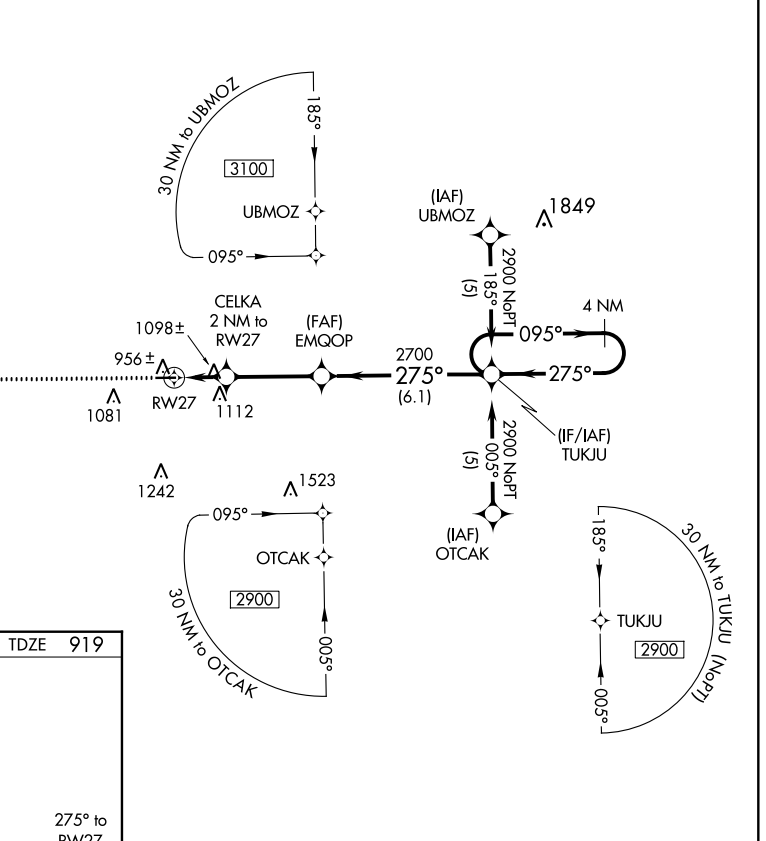

APP CRS	Rwy Idg	3199
275°	TDZE	919
	Apt Elev	920

RNAV (GPS) RWY 27

PRICES (9G2)

RNP APCH.		MISSED APPROACH: Climb to 3100 direct OQONI and hold.
<p>▼ Use Flint altimeter setting; when not received, use Howell altimeter setting.</p> <p>▲ NA Procedure NA at night. Rwy 27 helicopter visibility reduction below 1 SM NA.</p>		
FNT ASOS	GREAT LAKES APP CON ★	UNICOM
133.15	128.55 257.9	123.0 (CTAF) 0

ELEV 920	TDZE 919
----------	----------

CATEGORY	A	B	C	D
LNAV MDA	1400-1 481 (500-1)			NA

EC-1, 25 MAR 2021 to 22 APR 2021

EC-1, 25 MAR 2021 to 22 APR 2021