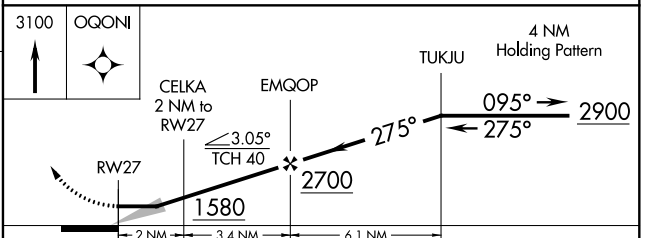

CATEGORY	A	B	C	D
LNAV MDA	1400-1 481 (500-1)			NA

EC-1, 25 MAR 2021 to 22 APR 2021

EC-1, 25 MAR 2021 to 22 APR 2021